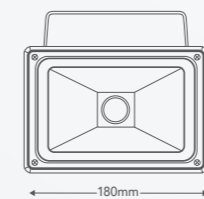

LFL0120WBL