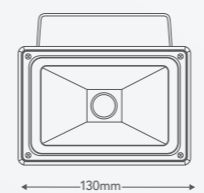

Main applications

Ideal for driveways, secluded walkways, front and back porches

UP TO
3000
LUMENS

Sensor options available

IP44
WEATHERPROOF

3 YEAR
WARRANTY

Power	10W | 20W | 30W | 40W	
Lumen output	Cool White 730 | 1615 | 2250 | 3000lm	
Efficacy	Cool White 73 | 80 | 75 | 75lm/W	
Colour temperature	Cool White	4,000K
CRI	80+	
Lifespan	15,000h	
Construction	Die-cast aluminium	
Head swivel angle	180° vertical	
Sensor detection range/angle	12m / 180°	
Sensor time-delay adjustment	10 (±5) seconds to 4 (±1) minutes	
Sensor type	Passive Infrared (PIR)	
Sensor manual override	Yes	
Package contents	LED floodlight with mounting bracket, wall plugs and screws	
Product code	10W	LFL0110WBL
	20W	LFL0120WBL
	30W	LFL0130WBL
	40W	LFL0140WBL
	10W with PIR sensor	LFS0110WBL
	30W with PIR sensor	LFS0130WBL

LFL0110WBL