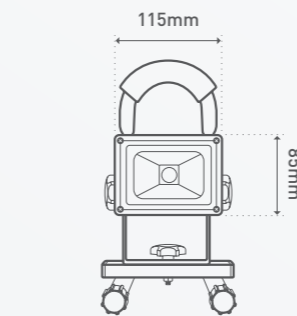

Main applications
Illuminating work spaces

TIP
Adjust height to suit any type of work

UP TO
3230
LUMENS

IP44
WEATHERPROOF

EASY
PLUG-IN

3 YEAR
WARRANTY

Power		10W 20W 30W 2x10W 2x20W
Lumen output	Cool White	730 1615 2250 2x730 2x1615lm
Efficacy	Cool White	73 80 75 73 80lm/W
Colour temperature	Cool White	4,000K
CRI		80+
Lifespan		15,000h
Construction		Die-cast aluminium
Height Adjustment		Yes tripod
Head swivel angle		180° vertical
Weatherproof rating		IP44
Package contents		LED Worklight with flex and plug
Product code	Portable	
	10W	LWK0110WBL
	20W	LWK0120WBL
	30W	LWK0130WBL
	Tripods	
	2x10W	LWK0220WBL
	2x20W	LWK0240WBL