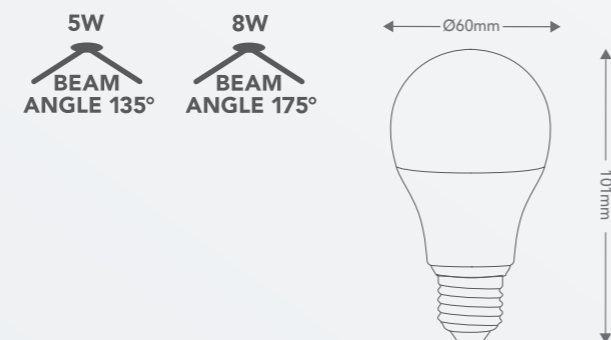

A60 LED GLOBES (5W TO 8W)

UP TO
1035
LUMENS

MAXIMUM EFFICACY
UP TO 129lm/W

B22 + E27
OPTIONS

3 YEAR
WARRANTY

Power	5W	8W	
Lumen output	Warm White	490lm	945lm
	Cool White	520lm	1,035lm
Efficacy	Warm White	98lm/W	118lm/W
	Cool White	104lm/W	129lm/W
Colour temperature	Warm White	3,000K	
	Cool White	4,000K	
CRI	80+		
Lifespan	25,000h		
Base	Bayonet B22 | Edison E27		
Package contents	A60 LED Globe 5W or 8W, mounted with Bayonet B22 or Edison E27 base		

Product code	5W Globes	
	Warm White BC	LA60013KBC
	Warm White ES	LA60013KES
	Cool White BC	LA60014KBC
	Cool White ES	LA60014KES
Product code	8W Globes	
	Warm White BC	LA60023KBC
	Warm White ES	LA60023KES
	Cool White BC	LA60024KBC
	Cool White ES	LA60024KES

BAYONET B22 (BC)

EDISON E27 (ES)

A60 FILAMENT LED GLOBES (3.7W)

500
LUMENS

MAXIMUM EFFICACY
UP TO 135lm/W

B22 + E27
OPTIONS

3 YEAR
WARRANTY

Power	3.7W	
Lumen output	Warm White	500lm
Efficacy	Warm White	135m/W
Colour temperature	Warm White	3,000K
CRI	80+	
Lifespan	10,000h	
Base	Bayonet B22 | Edison E27	
Package contents	A60 filament LED Globe 3.7W mounted with Bayonet B22 or Edison E27 base	
Product code	Warm White BC	LA6001FILBC
	Warm White ES	LA6001FILES