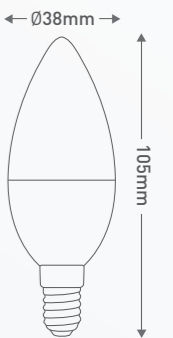

EDISON E14 (SES)

Main applications

Chandeliers, table lamps and various luminaires