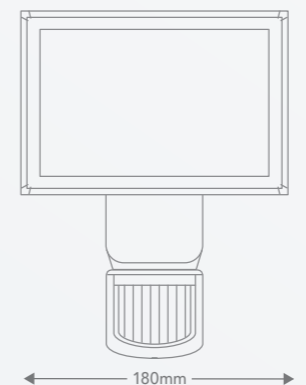

TORAN

FLOODLIGHT WITH SENSOR (16W)

Ideal for mounting under eaves or for illuminating driveways, the Toran keeps you safe with style. Equipped with a motion sensor for energy saving and an adjustable head which enables 180° flexibility.

Main applications

Ideal for driveways, secluded walkways, front and back porches

Power	16W	
Lumen output	Cool White	1,700lm
Efficacy	Cool White	106lm/W
Colour temperature	Cool White	4,000K
CRI	80+	
Lifespan	30,000h	
Head swivel angle	90° vertical / 120° horizontal	
Sensor detection range/angle	12m / 180°	
Sensor time-delay adjustment	10 (±5) seconds to 4 (±1) minutes	
Sensor type	Passive Infrared (PIR)	
Sensor manual override	Yes	
Construction	UV resistant polycarbonate with aluminium heat sink	
Package contents	16W LED floodlight with sensor, wall plugs and screws	
Product code	Black Finish Cool White Light	LFS0316WBL

BEAM
ANGLE 100°

UP TO
1700
LUMENS

PIR
SENSOR WITH
MANUAL
OVERRIDE

IP44
WEATHERPROOF

3 YEAR
WARRANTY