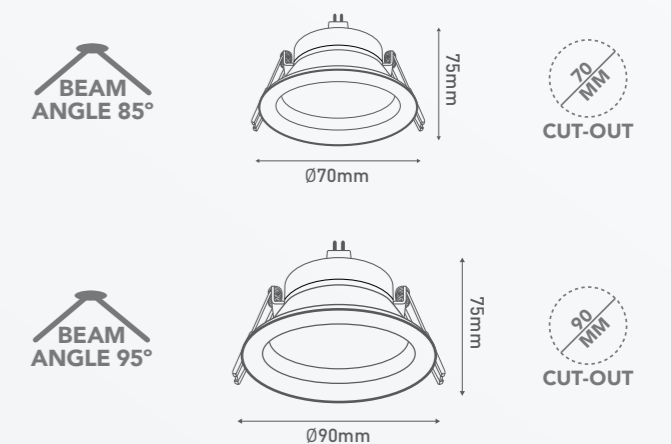

3. Ready.

Enjoy great light output, sleek design and up to 80% energy saving.