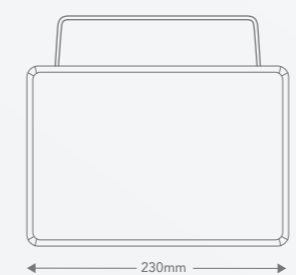

Power	11W	
Lumen output	Cool White	1,100lm
Efficacy	Cool White	100lm/W
Colour temperature	Cool White	4,000K
CRI	80+	
Head swivel angle	180° vertical (No sensor) 90° vertical (Sensor)	
Lifespan	15,000h (No sensor) 30,000h (Sensor)	
Construction	UV Resistant ABS Plastic aluminium heat sink	
Sensor detection range/angle	8m / 130°	
Sensor time-delay adjustment	10 (±5) seconds to 4 (±1) minutes	
Sensor type	Passive Infrared (PIR)	
Sensor manual override	No	
Package contents	LED floodlight with mounting brackets, wall plugs and screws	
Product code	Black Finish 11W	LFL0213WBL
	11W with PIR sensor	LFS0214WBL

LFL0213WBL