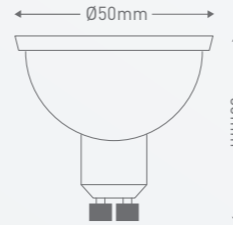

GU10 LED GLOBES (5W)

UP TO
500
LUMENS

MAXIMUM EFFICACY
UP TO 100lm/W

3 YEAR
WARRANTY

Power	5W	
Lumen output	Warm White	460lm
	Cool White	500lm
Efficacy	Warm White	92lm/W
	Cool White	100lm/W
Colour temperature	Warm White	3,000K
	Cool White	4,000K
CRI	80+	
Lifespan	15,000h	
Base	GU10	
Package contents	5W LED Globe with GU10 base	
Product code	5W LED Globes	
	Warm White	LGU10013K
	Cool White	LGU10014K

BEAM
ANGLE 65°

GU10

Main applications

Perfect upgrade of existing GU10 halogen fixtures

PAR38 LED GLOBE (14W)

UP TO
1100
LUMENS

EDISON
E27

3 YEAR
WARRANTY

Power	14W	
Lumen output	Warm White	1,100lm
Efficacy	Warm White	78lm/W
Colour temperature	Warm White	3,000K
CRI	80+	
Lifespan	30,000h	
Base	Edison E27	
Package contents	PAR38 Globe 14W mounted with Edison E27 base	
Product code	Warm White ES	LPAR38013K

BEAM
ANGLE 120°