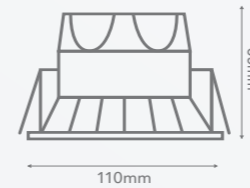

Power	8W	
Lumen output	Warm White	750lm
	Cool White	820lm
Efficacy	Warm White	93lm/W
	Cool White	102lm/W
Colour temperature	Warm White	3,000K
	Cool White	4,000K
CRI	80+	
Dimming	Trailing edge dimmers	
Lifespan	35,000h	
Package contents	8W dimmable downlight with integrated driver. Supplied with flex and plug	
Product codes	White Fascia Warm White Light	LDL043KWE
	White Fascia Cool White Light	LDL044KWE

BEAM
ANGLE 95°