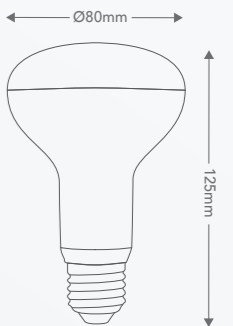

EDISON E27 (ES)

Main applications

Bathroom heater centre light
Reflector type downlights