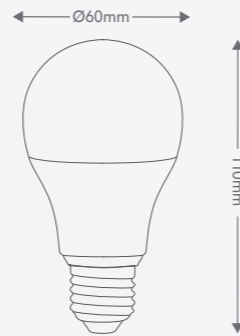

A60 INSECT LED GLOBES (5W)

UP TO
460
LUMENS

Less attractive to insects

B22 + E27
OPTIONS

3 YEAR
WARRANTY

Power	5W	
Lumen output	460lm	
Efficacy	92lm/W	
Light Colour	Yellow	
Lifespan	25,000h	
Base	Bayonet B22 | Edison E27	
Package contents	A60 LED Globe 5W mounted with Bayonet B22 or Edison E27 base	
Product code	BC	LA6001BUGBC
	ES	LA6001BUGES

BEAM
ANGLE 210°

BAYONET B22 (BC)

EDISON E27 (ES)

Main applications

Specially turned colour filter so that light is less attractive to insects

CANDLE LED GLOBES (3W TO 5W)

300
LUMENS

3 YEAR
WARRANTY

Power		3W	5W
Lumen output	Warm White	300lm	560lm
Efficacy	Warm White	100lm/W	112lm/W
Colour temperature	Warm White	3,000K	
CRI	80+		
Base	Edison Screw E14		
Package contents	Candle 3W or 5W mounted with Edison E14 Base		
Product code	3W Warm White SES	LCA013KSES	
	5W Warm White SES	LCA023KSES	

BEAM
ANGLE 180°