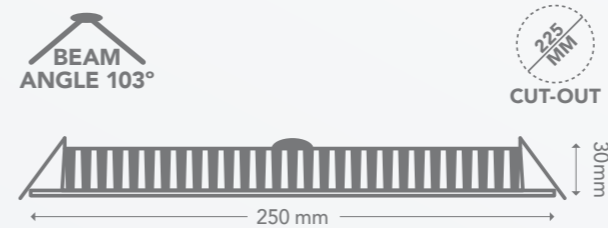

Main applications

Living areas, bedrooms, bathrooms, and undercover outdoor areas.
Ideal replacement for oyster lights

Power	18W	
Lumen output	Warm White	1,440lm
	Cool White	1,500lm
Efficacy	Warm White	80 lm/W
	Cool White	83 lm/W
Colour temperature	Warm White	3,000K
	Cool White	4,000K
CRI	80+	
Dimming	Trailing & leading edge, 2 & 3 wire	
Lifespan	30,000h	
Construction	Aluminium	
Package contents	Dimmable SELV external LED driver and 18W LED sealed fixture. Supplied with flex and plug	
Product code	White Fascia	
	Warm White Light	LPA013KWE
	White Fascia	
	Cool White Light	LPA014KWE