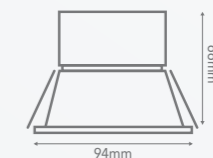

DLI70 Series