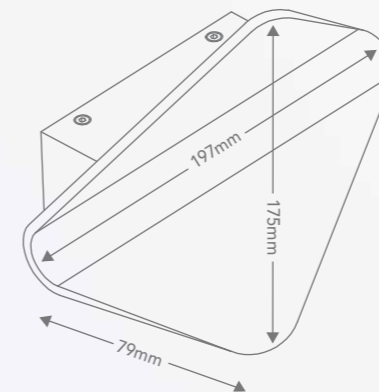

Main applications

Living areas, hallways, entrances

Power	7.5W	
Lumen output	Warm White	520lm
Efficacy	Warm White	69lm/W
Colour temperature	Warm White	3,000K
CRI	80+	
Lifespan	30,000h	
Construction	Anodised aluminium with high gloss white finish	
Package contents	7.5W LED up/down light fixture, wall plugs and screws	
Product code	White Finish Warm White Light	LWL033KWE

BEAM ANGLE 120°