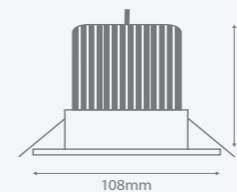

BEAM
ANGLE 80°

85-90
MM
CUT-OUT

UP TO
980
LUMENS

IP44
WEATHERPROOF

6 YEAR
WARRANTY

AZALEA DOWNLIGHT SERIES (11W)

A marriage of style and function, our Azalea effortlessly achieves optimum lighting performance with impressive economy. With a 48mm depth, it is brilliant for tight ceiling cavities and multi-floor dwellings.