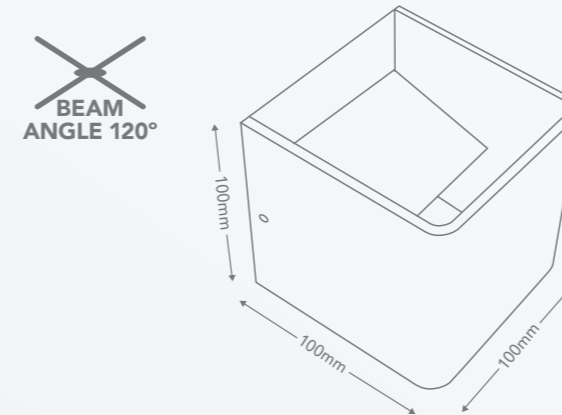

↑
Light flows both
up and down
↓

Main applications

Living areas, hallways, entrances

Power	8.3W
Lumen output	Warm White 335lm
Efficacy	Warm White 40lm/W
Colour temperature	Warm White 3,000K
CRI	80+
Lifespan	30,000h
Construction	Anodised aluminium with white finish
Package contents	8.3W LED up/down light fixture, wall plugs and screws
Product code	White Finish Warm White Light LWL053KWE