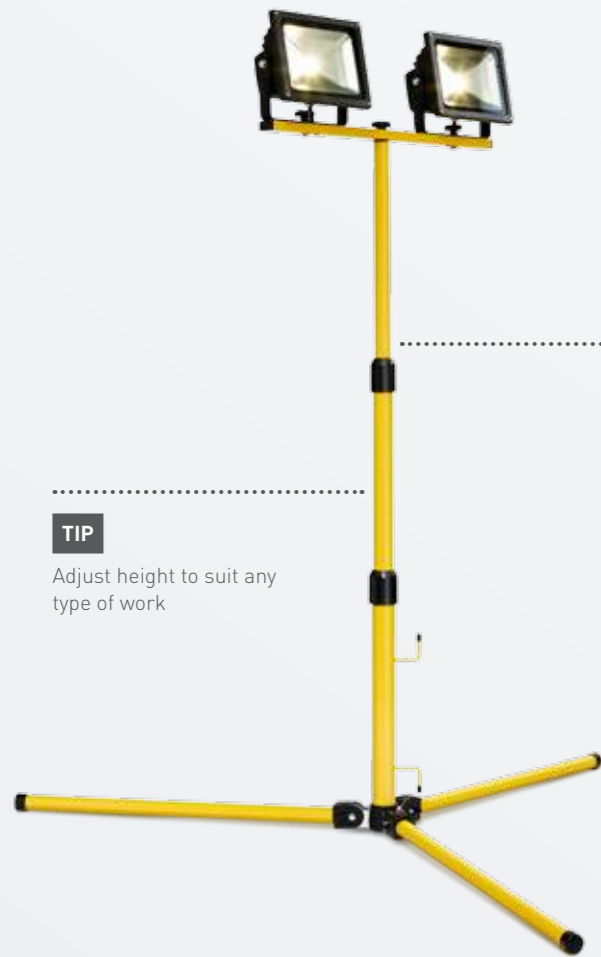

LFL0213WBL

LFS0214WBL

ADJUSTABLE HEAD 180°

IP44 WEATHERPROOF

3 YEAR WARRANTY

FORTA WORKLIGHTS (10W TO 40W)

Brighten up a work space on site, at home, in the garage or workshop with a high performing Forta LED worklight. Increase visibility and safety indoors or outdoors with this IP44 weatherproof rated range.