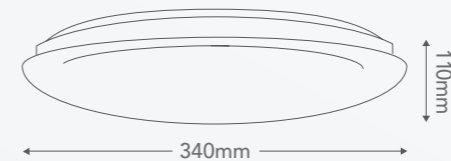

Main applications

Living areas, bedrooms, bathrooms, and undercover outdoor areas.

Power	17W	
Lumen output	Warm White	1,650lm
	Cool White	1,750lm
Efficacy	Warm White	98lm/W
	Cool White	104lm/W
Colour temperature	Warm White	3,000K
	Cool White	4,000K
CRI	80+	
Dimming	Trailing edge dimmers	
Lifespan	30,000h	
Construction	Metal base with polycarbonate lens	
Package contents	17W LED dimmable oyster light, wall plugs and screws	
Product code	White Finish Warm White Light	LOL013KWE
	White Finish Cool White Light	LOL014KWE