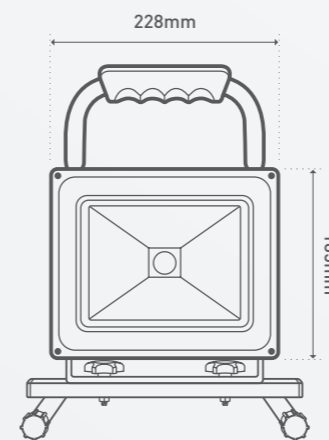

Main applications
Illuminating work spaces

TIP
Adjust height to suit any type of work

UP TO
3230
LUMENS

IP44
WEATHERPROOF

EASY
PLUG-IN

3 YEAR
WARRANTY

Power		10W 20W 30W 2x10W 2x20W
Lumen output	Cool White	730 1615 2250 2x730 2x1615lm
Efficacy	Cool White	73 80 75 73 80lm/W
Colour temperature	Cool White	4,000K
CRI		80+
Lifespan		15,000h
Construction		Die-cast aluminium
Height Adjustment		Yes tripod
Head swivel angle		180° vertical
Weatherproof rating		IP44
Package contents		LED Worklight with flex and plug
Product code	Portable	
	10W	LWK0110WBL
	20W	LWK0120WBL
	30W	LWK0130WBL
	Tripods	
	2x10W	LWK0220WBL
	2x20W	LWK0240WBL