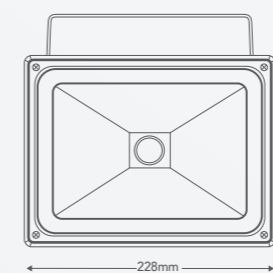

LFL0140WBL