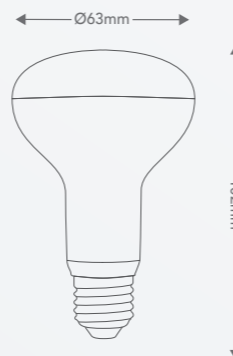

R63 LED GLOBE (5.7W)

570 LUMENS

EDISON E27

3 YEAR WARRANTY

Power	5.7W	
Lumen output	Warm White	570lm
Efficacy	Warm White	100lm/W
Colour temperature	Warm White	3,000K
CRI	80+	
Lifespan	25,000h	
Base	Edison E27	
Package contents	R63 LED Globe 5.7W mounted with Edison E27 base	
Product code	Warm White ES	LR63013KES

BEAM ANGLE 110°

EDISON E27 (ES)

R80 LED GLOBES (7W TO 7.5W)

UP TO 700 LUMENS

Dimmable option

MAXIMUM EFFICACY UP TO 100lm/W

3 YEAR WARRANTY

Power	7W		7.5W	
Lumen output	Warm White	580lm	650lm	
	Cool White	700lm	690lm	
Efficacy	Warm White	82lm/W	86lm/W	
	Cool White	100lm/W	92lm/W	
Colour temperature	Warm White	3,000K		
	Cool White	4,000K		
CRI	80+			
Dimming	Trailing edge dimmers			
Lifespan	18,000h (7W)		25,000h (7.5W)	
Base	Edison E27			
Package contents	7W or 7.5W LED Globe with Edison E27 base			
Product code	7W Globes Non dimmable			
	Warm White			LR80023K
	Cool White			LR80024K
Product code	7.5W Globes Dimmable			
	Warm White			LR80023KD
	Cool White			LR80024KD

BEAM ANGLE 110°