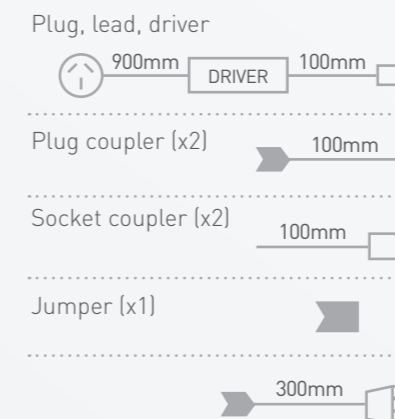

Driver kit contents LDR02D700/18

BEAM
ANGLE 45°

32
MM
CUT-OUT

95
LUMENS

IP65
WEATHERPROOF

6 YEAR
WARRANTY