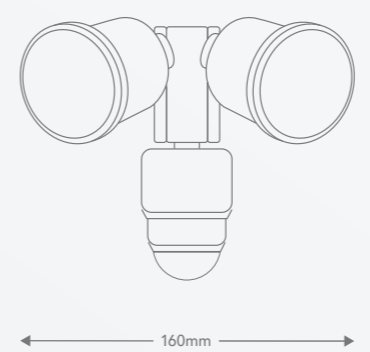

Main applications

Ideal for driveways, secluded walkways, front and back porches

Power	9W	
Lumen output	Cool White	900lm
Efficacy	Cool White	100m/W
Colour temperature	Cool White	4,000K
CRI	80+	
Lifespan	25,000h	
Head swivel angle	90° vertical and horizontal	
Sensor detection range/angle	8m / 130°	
Sensor time-delay adjustment	10 (±5) seconds to 4 (±1) minutes	
Sensor type	Passive Infrared (PIR)	
Construction	UV resistant polycarbonate	
Package contents	9W LED floodlight with sensor, wall plugs and screws	
Product code	Black Finish Cool White Light	LSS0209WBL

BEAM ANGLE 120°