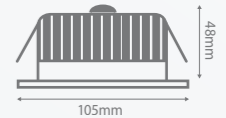

UP TO
850
LUMENS

INSULATION RATING

IP44
WEATHERPROOF

6 YEAR
WARRANTY

Power	11W	
Lumen output	Warm White	800lm
	Cool White	850lm
Efficacy	Warm White	73lm/W
	Cool White	77lm/W
Colour temperature	Warm White	3,000K
	Cool White	4,000K
CRI	80+	
Dimming	Trailing & leading edge, 2 & 3 wire	
Lifespan	30,000h	
Construction	Aluminium	
Package contents	Dimmable SELV external LED driver and 11W LED sealed fixture. Supplied with flex and plug	
Product codes	White Fascia Warm White Light	LDL013KWE
	White Fascia Cool White Light	LDL014KWE
	Aluminium Fascia Warm White Light	LDL013KPS
	Aluminium Fascia Cool White Light	LDL014KPS