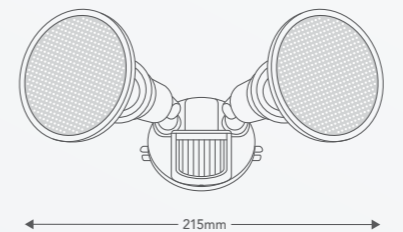

TIP

Passive infrared sensors are sensitive to a person's skin temperature through emitted body radiation, in contrast to background objects at room temperature. No energy is emitted from the sensor, thus the name "Passive Infrared" (PIR)

Power	29W	
Lumen output	Warm White	2,200lm
Efficacy	Warm White	75lm/W
Colour temperature	Warm White	3,000K
CRI	80+	
Lifespan	30,000h	
Head swivel angle	120°	
Sensor detection range/angle	12m / 180°	
Sensor time-delay adjustment	10 (±5) seconds to 4 (±1) minutes	
Sensor type	Passive Infrared (PIR)	
Construction	UV resistant polycarbonate	
Package contents	29W Twin LED floodlight with PIR sensor, wall plugs and screws, 2x14W PAR38 LED lamps	
Product code	Black Finish Warm White Light	LFS013KBL

BEAM ANGLE 120°

PAR38 replacement LED lamp (LPAR38013K)