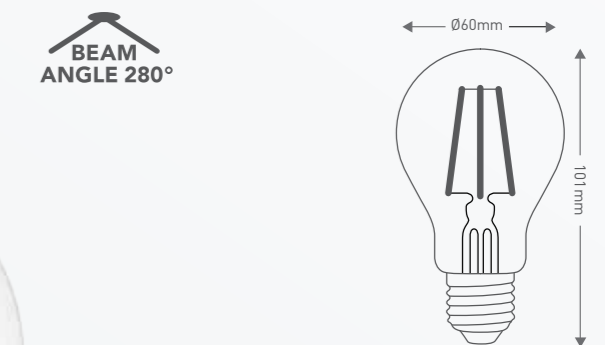

BAYONET B22 (BC)

EDISON E27 (ES)

A60 FILAMENT LED GLOBES (3.7W)

500
LUMENS

MAXIMUM EFFICACY
UP TO 135lm/W

B22 + E27
OPTIONS

3 YEAR
WARRANTY

Power	3.7W	
Lumen output	Warm White	500lm
Efficacy	Warm White	135m/W
Colour temperature	Warm White	3,000K
CRI	80+	
Lifespan	10,000h	
Base	Bayonet B22 Edison E27	
Package contents	A60 filament LED Globe 3.7W mounted with Bayonet B22 or Edison E27 base	
Product code	Warm White BC	LA6001FILBC
	Warm White ES	LA6001FILES