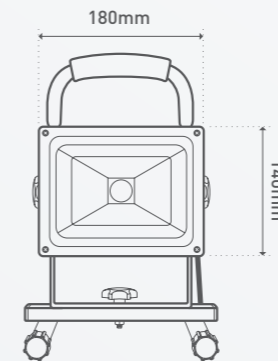

Main applications
Illuminating work spaces

TIP
Adjust height to suit any type of work

UP TO
3230
LUMENS

IP44
WEATHERPROOF

EASY
PLUG-IN

3 YEAR
WARRANTY

Power		10W 20W 30W 2x10W 2x20W
Lumen output	Cool White	730 1615 2250 2x730 2x1615lm
Efficacy	Cool White	73 80 75 73 80lm/W
Colour temperature	Cool White	4,000K
CRI		80+
Lifespan		15,000h
Construction		Die-cast aluminium
Height Adjustment		Yes tripod
Head swivel angle		180° vertical
Weatherproof rating		IP44
Package contents		LED Worklight with flex and plug
Product code	Portable	
	10W	LWK0110WBL
	20W	LWK0120WBL
	30W	LWK0130WBL
	Tripods	
	2x10W	LWK0220WBL
	2x20W	LWK0240WBL