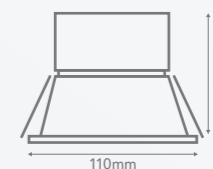

DLI90 Series