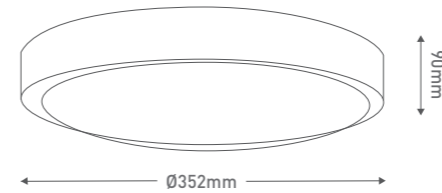

Main applications

Living areas, bedrooms, bathrooms

Power	18W	
Lumen output	Warm White	1,520lm
	Cool White	1,550lm
Efficacy	Warm White	84lm/W
	Cool White	86lm/W
Colour temperature	Warm White	3,000K
	Cool White	4,000K
CRI	80+	
Dimming	Trailing & leading edge, 2 & 3 wire	
Lifespan	24,000h	
Construction	Metal base with silver trim and plastic diffuser	
Package contents	18W LED dimmable oyster light, wall plugs and screens	
Product code	White Fascia Warm White Light	L0L023KPS
	White Fascia Cool White Light	L0L024KPS

Dimmable

3 YEAR WARRANTY

BEAM ANGLE 105°