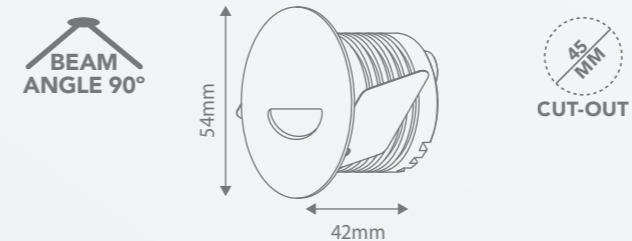

Power	2.4W	
Lumen output	Warm White	24lm
Efficacy	Warm White	10lm/W
Colour temperature	Warm White	3,000K
CRI	80+	
Dimming	Trailing & leading edge, 2 & 3 wire	
Lifespan	30,000h	
Construction	Corrosion resistant anodised aluminium	

Weatherproof rating	IP65	
Package contents	2.4W LED step light fixture	
Product codes	White Finish Warm White Light	LST013KWE
	Aluminium Finish Warm White Light	LST013KPS
	Driver Kit	LDR02D700/18

Installation Must be installed with driver kit LDR02D700/18. A minimum of 2 and a maximum of 6 step lights must be connected with each driver. Step lights must be connected in series.

Driver kit contents LDR02D700/18	Plug, lead, driver
	900mm DRIVER 100mm
	Plug coupler (x2) 100mm
	Socket coupler (x2) 100mm
	Jumper (x1) 300mm