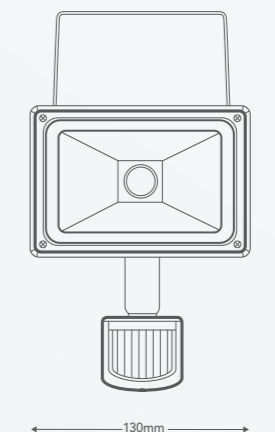

LFS0110WBL