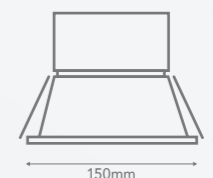

DLI125 Series