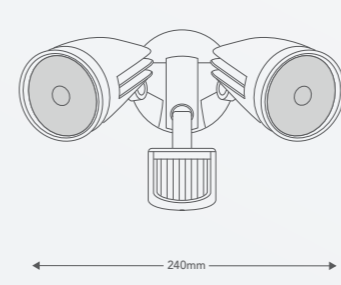

LSS0125WBL