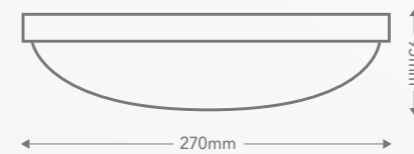

870
LUMENS

Wall or
Ceiling
Mounting

IP65
WEATHERPROOF

3 YEAR
WARRANTY

BEAM
ANGLE 118°

Main applications

Outdoor walls and ceilings

TWIN FLOODLIGHT WITH SENSOR (29W)