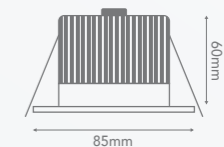

500 LUMENS*

IP44 WEATHERPROOF

6 YEAR WARRANTY

Power	7W	
Lumen output	Warm White	500lm
	Cool White	500lm
Efficacy	Warm White	71lm/W
	Cool White	71lm/W
Colour temperature	Warm White	3,000K
	Cool White	4,000K
CRI	80+	
Dimming	Trailing & leading edge, 2 & 3 wire	
Lifespan	30,000h	
Construction	Aluminium	
Package contents	Dimmable SELV external LED driver and 7W LED sealed fixture. Supplied with flex and plug	
Product codes	White Fascia	
	Warm White Light	LDL033KWE
	White Fascia	
	Cool White Light	LDL034KWE
	Aluminium Fascia	
	Warm White Light	LDL033KPS
	Aluminium Fascia	
	Cool White Light	LDL034KPS