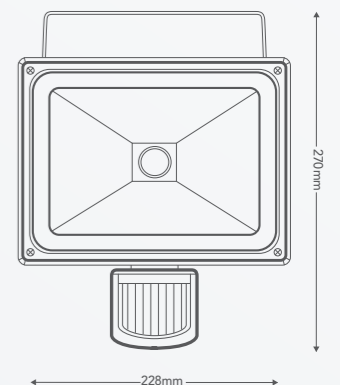

LFS0130WBL