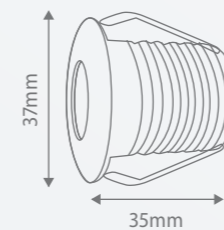

BEAM
ANGLE 45°