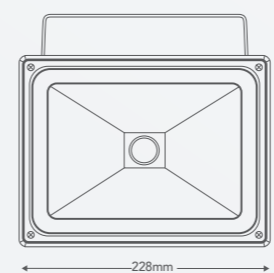

LFL0130WBL