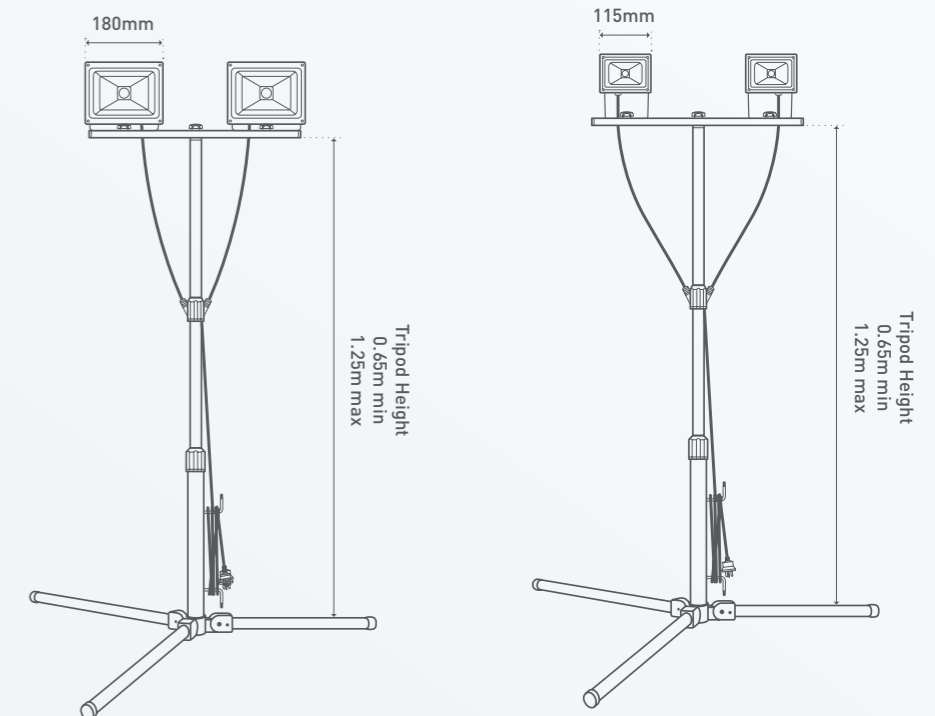

Main applications
Illuminating work spaces

TIP
Adjust height to suit any type of work

UP TO
3230
LUMENS

IP44
WEATHERPROOF

EASY
PLUG-IN

3 YEAR
WARRANTY

Power		10W 20W 30W 2x10W 2x20W
Lumen output	Cool White	730 1615 2250 2x730 2x1615lm
Efficacy	Cool White	73 80 75 73 80lm/W
Colour temperature	Cool White	4,000K
CRI		80+
Lifespan		15,000h
Construction		Die-cast aluminium
Height Adjustment		Yes tripod
Head swivel angle		180° vertical
Weatherproof rating		IP44
Package contents		LED Worklight with flex and plug
Product code	Portable	
	10W	LWK0110WBL
	20W	LWK0120WBL
	30W	LWK0130WBL
	Tripods	
	2x10W	LWK0220WBL
	2x20W	LWK0240WBL