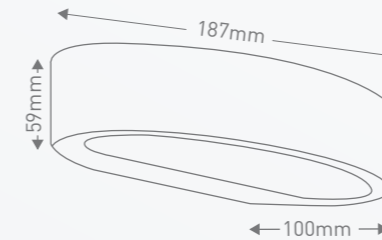

Main applications

Exterior walls, pillars,
front entrances and alfresco areas

Power	7W	
Lumen output	Warm White	350lm
Efficacy	Warm White	50lm/W
Colour temperature	Warm White	3,000K
CRI	80+	
Lifespan	30,000h	
Construction	Anodised aluminium	
Package contents	7W LED up/down light fixture with allen key for mounting, wall plugs and screws	
Product code	Aluminium Finish Warm White Light	LWL063KPS

**BEAM
ANGLE 120°**