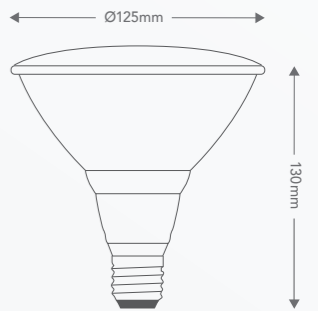

EDISON E27 (ES)