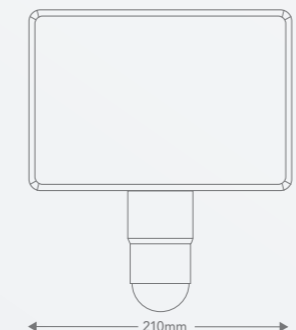

LFS0214WBL