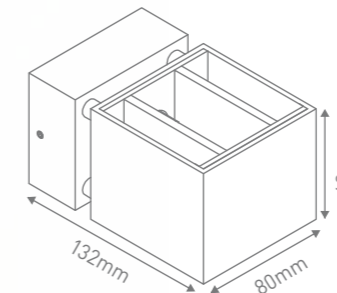

430
LUMENS

UP/DOWN
LIGHT BEAM

IP54
WEATHERPROOF

6 YEAR
WARRANTY