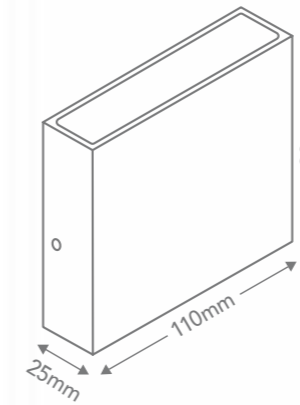

380
LUMENS

UP DOWN
LIGHT BEAM

IP54
WEATHERPROOF

6 YEAR
WARRANTY

TIP

Match Pinna with Legrand Soliroc weatherproof switches and sockets for a harmonious outdoor theme

Main applications

Exterior walls, pillars, front entrances and backyard entertainment areas