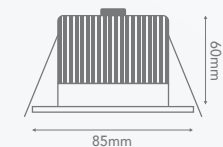

500 LUMENS

IC ABUTTED & COVERED

IP44 WEATHERPROOF

6 YEAR WARRANTY

Power	7W	
Lumen output	Warm White	500lm
	Cool White	500lm
Efficacy	Warm White	71lm/W
	Cool White	71lm/W
Colour temperature	Warm White	3,000K
	Cool White	4,000K
CRI	80+	
Dimming	Trailing & leading edge, 2 & 3 wire	
Lifespan	30,000h	
Construction	Aluminium	
Package contents	Dimmable SELV external LED driver and 7W LED sealed fixture. Supplied with flex and plug	
Product codes	White Fascia	
	Warm White Light	LDL033KWE
	White Fascia	
	Cool White Light	LDL034KWE
	Aluminium Fascia	
	Warm White Light	LDL033KPS
	Aluminium Fascia	
	Cool White Light	LDL034KPS