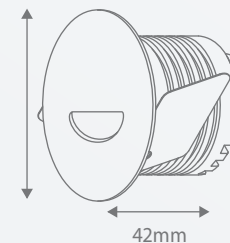

Driver kit contents LDR02D700/18

- Plug, lead, driver
- Plug coupler (x2) 100mm
- Socket coupler (x2) 100mm
- Jumper (x1)
- Hub (x3) 300mm

BEAM ANGLE 90°