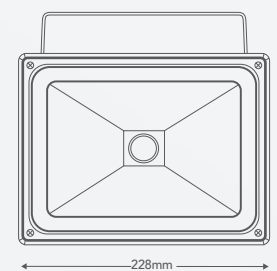

LFL0130WBL