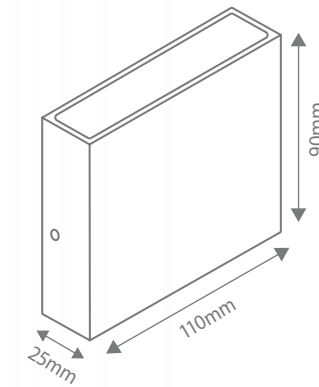

↑
Light flows both
up and down
↓

Power	10W
Lumen output	Warm White 380lm
Efficacy	Warm White 38lm/W
Colour temperature	Warm White 3,000K
CRI	80+
Lifespan	30,000h
Construction	Corrosion resistant anodised aluminium
Package contents	10W LED up/down light fixture, allen key for mounting, wall plugs and screws
Product code	Aluminium Finish Warm White Light LWL013KPS

~~BEAM~~
BEAM
ANGLE 120°