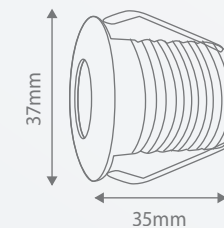

BEAM
ANGLE 45°