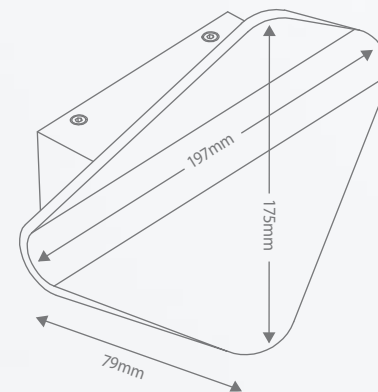

Main applications

Living areas, hallways, entrances

Power	7.5W	
Lumen output	Warm White	520lm
Efficacy	Warm White	69lm/W
Colour temperature	Warm White	3,000K
CRI	80+	
Lifespan	30,000h	
Construction	Anodised aluminium with high gloss white finish	
Package contents	7.5W LED up/down light fixture, wall plugs and screws	
Product code	White Finish Warm White Light	LWL033KWE

**BEAM
ANGLE 120°**