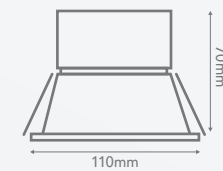

DLI90 Series

BEAM ANGLE 85°

90mm CUT-OUT

DLI125 Series

BEAM ANGLE 90°

125mm CUT-OUT

UP TO 880 LUMENS

IC-F ABUTTED & COVERED