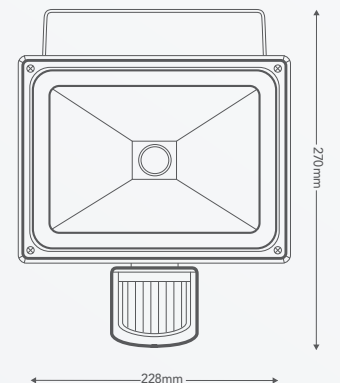

LFL0110WBL

LFL0120WBL

LFL0130WBL

LFL0140WBL

LFS0110WBL

LFS0130WBL

TORAN FLOODLIGHT WITH SENSOR (16W)

Ideal for mounting under eaves or for illuminating driveways, the Toran keeps you safe with style. Equipped with a motion sensor for energy saving and an adjustable head which enables 180° flexibility.