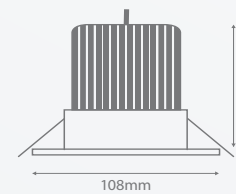

With an outstanding 92+ CRI, Dalia downlights illuminate objects and surfaces in their true colours

Power	15W	
Lumen output	Warm White	950lm
	Cool White	980lm
Efficacy	Warm White	63lm/W
	Cool White	65lm/W
Colour temperature	Warm White	3,000K
	Cool White	4,000K
CRI	92+	
Dimming	Trailing & leading edge, 2 & 3 wire	
Lifespan	30,000h	
Construction	Corrosion resistant anodised aluminium	
Package contents	Dimmable SELV external LED driver and 15W LED sealed fixture. Supplied with flex and plug	
Product codes	White Fascia Warm White Light	LDL023KWE
	White Fascia Cool White Light	LDL024KWE
	Aluminium Fascia Warm White Light	LDL023KPS
	Aluminium Fascia Cool White Light	LDL024KPS