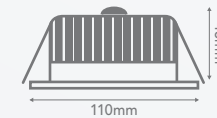

Recessed diffuser reduces glare

Power	10W	
Lumen output	Warm White	800lm
	Cool White	830lm
Efficacy	Warm White	80lm/W
	Cool White	83lm/W
Colour temperature	Warm White	3,000K
	Cool White	4,000K
CRI	80+	
Dimming	Trailing edge dimmers	
Lifespan	30,000h	
Package contents	Dimmable SELV external LED driver with quick-connect plug and 10W LED sealed fixture. Supplied with flex and plug	
Product codes	White Fascia Warm White Light	DLS9001
	White Fascia Cool White Light	DLS9002
	Brushed Chrome Fascia Warm White Light	DLS9003
	Brushed Chrome Fascia Cool White Light	DLS9004