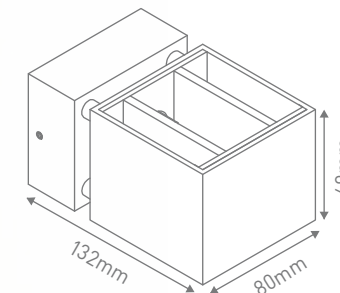

KYRA

EXTERIOR UP/DOWN LIGHT (7.5W)

The multi-talented Kyra represents the ultimate in lighting versatility. Fitted with adjustable panels, Kyra effortlessly oscillates from an uplight to a downlight, or even both. Ideal for highlighting entrances or pillars. Weatherproof rated IP54.

↑
Light can flow
up, down or both
up and down
↓

TIP

Use in conjunction with HPM 3 wire sensors to automatically switch on lights when movement is detected

Main applications

Exterior walls, pillars, front entrances

Power	7.5W
Lumen output	Warm White 430lm
Efficacy	Warm White 57lm/W
Colour temperature	Warm White 3,000K
CRI	80+
Lifespan	30,000h
Construction	Anodised aluminium
Package contents	7.5W LED up/down light fixture allen key for mounting, wall plugs and screws
Product code	Aluminium Finish Warm White Light LWL023KPS