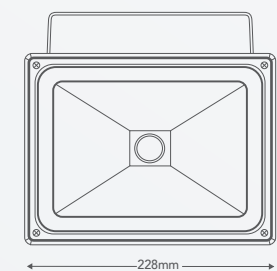

LFL0110WBL

LFL0120WBL

LFL0130WBL

LFL0140WBL

LFS0110WBL

LFS0130WBL

TORAN FLOODLIGHT WITH SENSOR (16W)

Ideal for mounting under eaves or for illuminating driveways, the Toran keeps you safe with style. Equipped with a motion sensor for energy saving and an adjustable head which enables 180° flexibility.