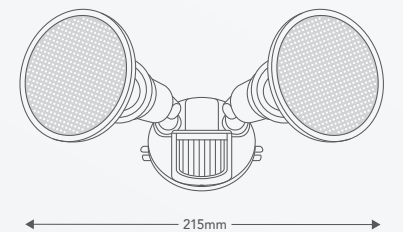

TIP

Passive infrared sensors are sensitive to a person's skin temperature through emitted body radiation, in contrast to background objects at room temperature. No energy is emitted from the sensor, thus the name "passive infrared" (PIR).

Power	29W	
Lumen output	Warm White	2,200lm
Efficacy	Warm White	75lm/W
Colour temperature	Warm White	3,000K
CRI	80+	
Lifespan	30,000h	
Head swivel angle	120°	
Sensor detection range/angle	12m / 180°	
Sensor time-delay adjustment	10 (±5) seconds to 4 (±1) minutes	
Sensor type	Passive infrared (PIR)	
Construction	UV resistant polycarbonate	
Package contents	29W Twin LED floodlight with PIR sensor, wall plugs and screws, 2x14W PAR38 LED lamps	
Product code	Black Finish Warm White Light	LFS013KBL

BEAM ANGLE 120°

PAR38 replacement LED lamp (LPAR38013K)