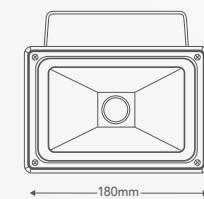

LFL0120WBL