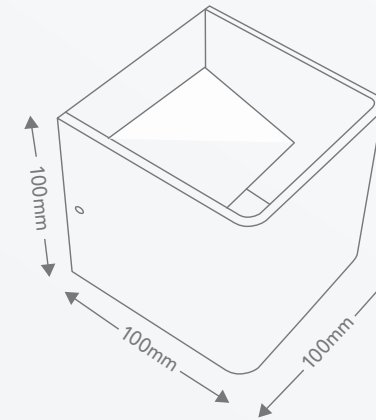

Main applications

Living areas, hallways, entrances

Power	8.3W
Lumen output	Warm White 335lm
Efficacy	Warm White 40lm/W
Colour temperature	Warm White 3,000K
CRI	80+
Lifespan	30,000h
Construction	Anodised aluminium with white finish
Package contents	8.3W LED up/down light fixture, wall plugs and screws
Product code	White Finish Warm White Light LWL053KWE

~~BEAM~~
ANGLE 120°