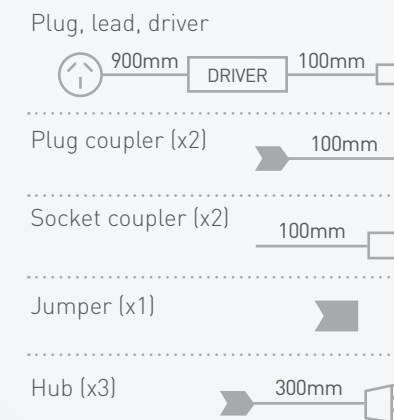

Installation Must be installed with driver kit LDR02D700/18. A minimum of 2 and a maximum of 6 starlights must be connected with each driver. Starlights must be connected in series.

Driver kit contents LDR02D700/18