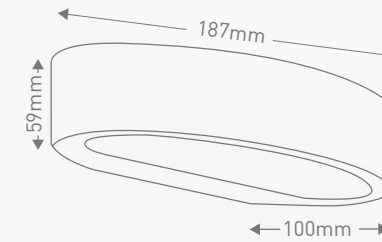

Main applications

Exterior walls, pillars,
front entrances and alfresco areas

Power	7W	
Lumen output	Warm White	350lm
Efficacy	Warm White	50lm/W
Colour temperature	Warm White	3,000K
CRI	80+	
Lifespan	30,000h	
Construction	Anodised aluminium	
Package contents	7W LED up/down light fixture with allen key for mounting, wall plugs and screws	
Product code	Aluminium Finish Warm White Light	LWL063KPS

~~X~~
BEAM
ANGLE 120°