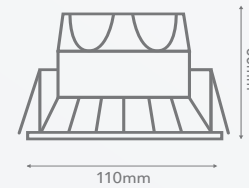

90
MM
CUT-OUT

UP TO
820
LUMENS

IC
ABUTTED &
COVERED

IP44
WEATHERPROOF

3 YEAR
WARRANTY