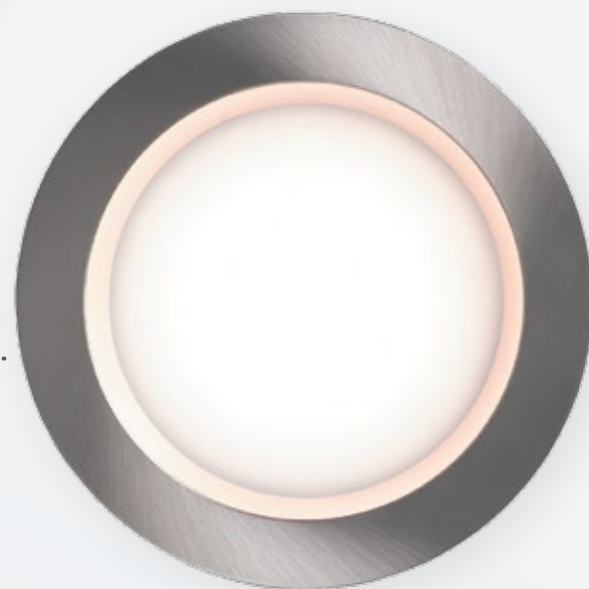

Main applications

Living areas, bedrooms, bathrooms, outdoor areas (undercover)