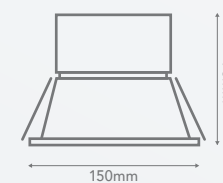

DLI90 Series

BEAM ANGLE 85°

90mm CUT-OUT

DLI125 Series

BEAM ANGLE 90°

125mm CUT-OUT

UP TO 880 LUMENS

IC-F ABUTTED & COVERED