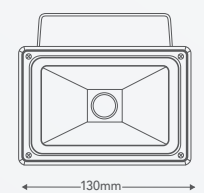

Main applications

Ideal for driveways, secluded walkways, front and back porches.

UP TO
3000
LUMENS

Sensor options available

IP44
WEATHERPROOF

3 YEAR
WARRANTY

Power	10W | 20W | 30W | 40W	
Lumen output	Cool White 730 | 1615 | 2250 | 3000lm	
Efficacy	Cool White 73 | 80 | 75 | 75lm/W	
Colour temperature	Cool White	4,000K
CRI	80+	
Lifespan	15,000h	
Construction	Die cast aluminium	
Head swivel angle	180° vertical	
Sensor detection range/angle	12m / 180°	
Sensor time-delay adjustment	10 (±5) seconds to 4 (±1) minutes	
Sensor type	Passive infrared (PIR)	
Sensor manual override	Yes	
Package contents	LED floodlight with mounting bracket, wall plugs and screws	
Product code	10W	LFL0110WBL
	20W	LFL0120WBL
	30W	LFL0130WBL
	40W	LFL0140WBL
	10W with PIR sensor	LFS0110WBL
	30W with PIR sensor	LFS0130WBL

LFL0110WBL