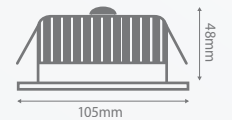

UP TO
850
LUMENS

IC
ABUTTED &
COVERED

IP44
WEATHERPROOF

6 YEAR
WARRANTY

Power	11W	
Lumen output	Warm White	800lm
	Cool White	850lm
Efficacy	Warm White	73lm/W
	Cool White	77lm/W
Colour temperature	Warm White	3,000K
	Cool White	4,000K
CRI	80+	
Dimming	Trailing & leading edge, 2 & 3 wire	
Lifespan	30,000h	
Construction	Aluminium	
Package contents	Dimmable SELV external LED driver and 11W LED sealed fixture. Supplied with flex and plug	
Product codes	White Fascia Warm White Light	LDL013KWE
	White Fascia Cool White Light	LDL014KWE
	Aluminium Fascia Warm White Light	LDL013KPS
	Aluminium Fascia Cool White Light	LDL014KPS