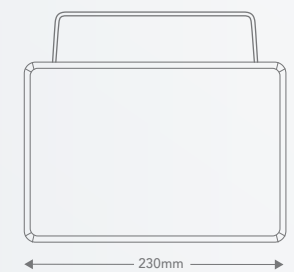

Main applications

Ideal for driveways, secluded walkways, front and back porches.

Power	13W	
Lumen output	Warm White	1100lm
Efficacy	Warm White	84lm/W
Colour temperature	Warm White	4,000K
CRI	80+	
Head swivel angle	180°vertical	
Lifespan	15,000h	
Package contents	13W LED floodlight with mounting brackets, wall plugs and screws	
Product code	Black Finish Cool White Light	LFL0213WBL

BEAM ANGLE 105°