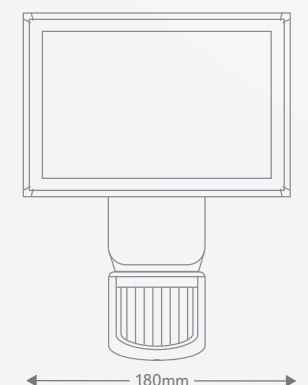

TORAN FLOODLIGHT WITH SENSOR (16W)

Ideal for mounting under eaves or for illuminating driveways, the Toran keeps you safe with style. Equipped with a motion sensor for energy saving and an adjustable head which enables 180° flexibility.

Main applications

Ideal for driveways, secluded walkways, front and back porches.

Power	16W	
Lumen output	Cool White	1,700lm
Efficacy	Cool White	106lm/W
Colour temperature	Cool White	4,000K
CRI	80+	
Lifespan	30,000h	
Head swivel angle	90° vertical / 120° horizontal	
Sensor detection range/angle	12m / 180°	
Sensor time-delay adjustment	10 (±5) seconds to 4 (±1) minutes	
Sensor type	Passive infrared (PIR)	
Sensor manual override	Yes	
Construction	UV resistant polycarbonate with aluminium heat sink	
Package contents	16W LED floodlight with sensor, wall plugs and screws	
Product code	Black Finish Cool White Light	LFS0316WBL

BEAM ANGLE 100°

UP TO
1700
LUMENS

PIR
SENSOR WITH
MANUAL
OVERRIDE

IP44
WEATHERPROOF

3 YEAR
WARRANTY