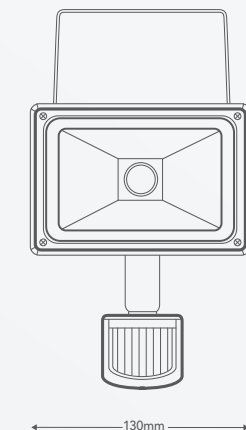

LFL0110WBL

LFL0120WBL

LFL0130WBL

LFL0140WBL

LFS0110WBL

LFS0130WBL

TORAN FLOODLIGHT WITH SENSOR (16W)

Ideal for mounting under eaves or for illuminating driveways, the Toran keeps you safe with style. Equipped with a motion sensor for energy saving and an adjustable head which enables 180° flexibility.