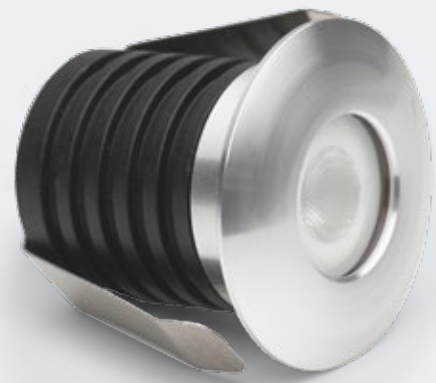

With a slim 35mm depth, Zinnia fits into almost any wall or ceiling cavity

Power	2.4W	
Lumen output	Warm White	95lm
Efficacy	Warm White	39lm/W
Colour temperature	Warm White	3,000K
CRI	80+	
Dimming	Trailing & leading edge, 2 & 3 wire	
Lifespan	30,000h	
Construction	Corrosion resistant anodised aluminium	
Package contents	2.4W LED starlight fixture	
Product codes	White Finish Warm White Light	LST023KWE
	Aluminium Finish Warm White Light	LST023KPS
	Driver Kit	LDR02D700/18

Installation Must be installed with driver kit LDR02D700/18. A minimum of 2 and a maximum of 6 starlights must be connected with each driver. Starlights must be connected in series.