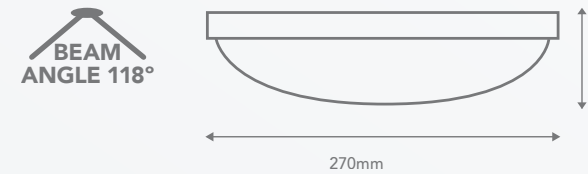

Main applications
Outdoor walls and ceilings

Power	12W	
Lumen output	Cool White	870lm
Efficacy	Cool White	72lm/W
Colour temperature	Cool White	4,000K
CRI	80+	
Construction	UV resistant polycarbonate	
Package contents	12W outdoor light fixture, wall plugs and screws	
Product codes	White Finish Cool White Light	LBL014KWE