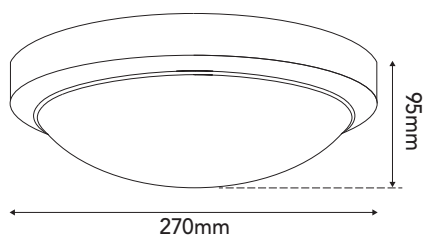

### Outdoor Light 12W, IP65

CAT NO. LBL014KWE, LBL014KBL

A brand of **legrand**

Cat no.	Description	Wattage	Fascia Diameter	Depth	Lumens	Colour Temp	Beam Angle	CRI	IP Rating
LBL014KWE	<b>White</b> LED outdoor Light 12W, <b>Cool White</b>	12W	270mm	90mm	870lm	4000K	120°	80+	IP65
LBL014KBL	<b>Black</b> LED outdoor Light 12W, <b>Cool White</b>	12W	270mm	90mm	870lm	4000K	120°	80+	IP65

# OROYA LED Outdoor Light 12W, IP65

CAT NO. **LBL014KWE, LBL014KBL**

A brand of **Legrand**

- 870 lumens
- 12 Watts
- High efficacy: up to 72lm/w
- Cool light (4000k)
- IP65 weatherproof
- Wide beam angle 120°
- 3-year warranty
- Suitable for walls or ceilings
- White and Black finish

Single product			
Cat No	Single Barcode	Dimensions	Weight
LBL014KWE	9321001454885	290 x 100 x 295mm	660g
LBL014KBL	9321001465058	290 x 100 x 295mm	660g

Outer box (Qty 6)			
Cat No	Barcode	Dimensions	Weight
LBL014KWE	9321001454892	625 x 305 x 315mm	6.8kg
LBL014KBL	9321001465065	625 x 305 x 315mm	6.8kg