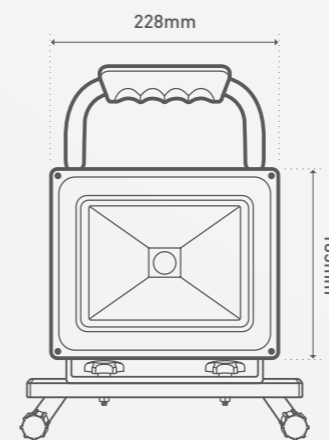

FORTA WORKLIGHTS (10W TO 40W)

Brighten up a work space on site, at home, in the garage or workshop with a high performing Forta LED worklight. Increase visibility and safety indoors or outdoors with this IP44 weatherproof rated range.

Main applications
Illuminating work spaces

TIP

Adjust height to suit any type of work

UP TO
3230
LUMENS

IP44
WEATHERPROOF

EASY
PLUG-IN

3 YEAR
WARRANTY

Power		10W 20W 30W 2x10W 2x20W
Lumen output	Cool White	730 1615 2250 2x730 2x1615lm
Efficacy	Cool White	73 80 75 73 80lm/W
Colour temperature	Cool White	4,000K
CRI		80+
Lifespan		15,000h
Construction		Die-cast aluminium
Height Adjustment		Yes tripod
Head swivel angle		180° vertical
Weatherproof rating		IP44
Package contents		LED Worklight with flex and plug
Product code	Portable	
	10W	LWK0110WBL
	20W	LWK0120WBL
	30W	LWK0130WBL
	Tripods	
	2x10W	LWK0220WBL
	2x20W	LWK0240WBL