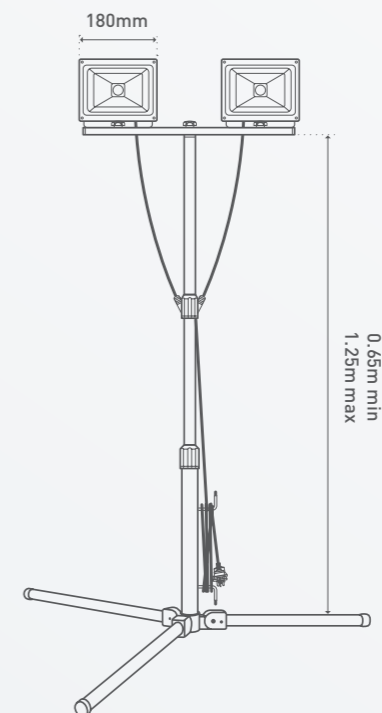

FORTA WORKLIGHTS (10W TO 40W)

Brighten up a work space on site, at home, in the garage or workshop with a high performing Forta LED worklight. Increase visibility and safety indoors or outdoors with this IP44 weatherproof rated range.

Main applications
Illuminating work spaces

TIP

Adjust height to suit any type of work

UP TO
3230
LUMENS

IP44
WEATHERPROOF

EASY
PLUG-IN

3 YEAR
WARRANTY

Power		10W 20W 30W 2x10W 2x20W
Lumen output	Cool White	730 1615 2250 2x730 2x1615lm
Efficacy	Cool White	73 80 75 73 80lm/W
Colour temperature	Cool White	4,000K
CRI		80+
Lifespan		15,000h
Construction		Die-cast aluminium
Height Adjustment		Yes tripod
Head swivel angle		180° vertical
Weatherproof rating		IP44
Package contents		LED Worklight with flex and plug
Product code	Portable	
	10W	LWK0110WBL
	20W	LWK0120WBL
	30W	LWK0130WBL
	Tripods	
	2x10W	LWK0220WBL
	2x20W	LWK0240WBL