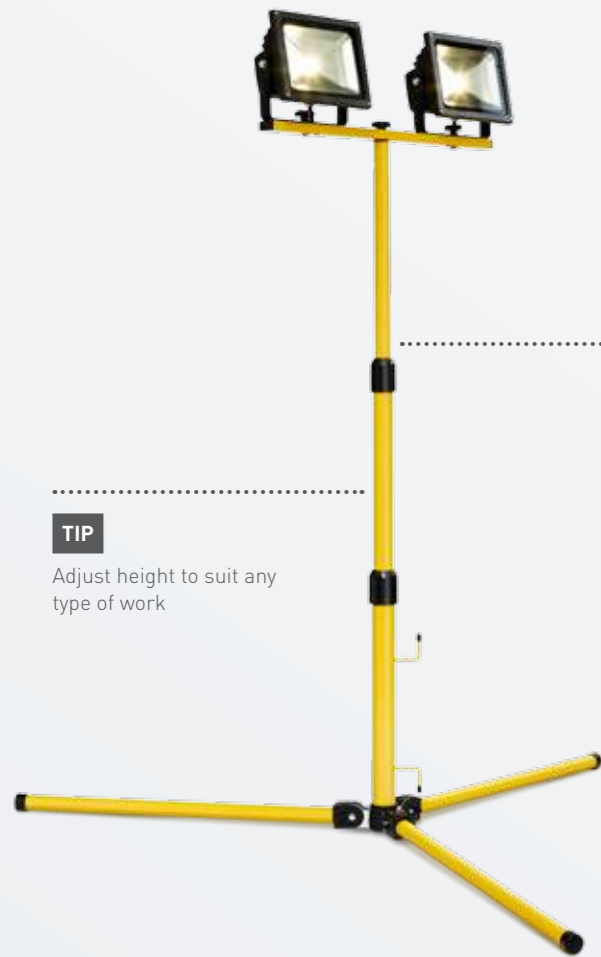

FORTA WORKLIGHTS (10W TO 40W)

Brighten up a work space on site, at home, in the garage or workshop with a high performing Forta LED worklight. Increase visibility and safety indoors or outdoors with this IP44 weatherproof rated range.

Main applications
Illuminating work spaces

TIP

Adjust height to suit any type of work

UP TO
3230
LUMENS

IP44
WEATHERPROOF

EASY
PLUG-IN

3 YEAR
WARRANTY

Power		10W 20W 30W 2x10W 2x20W
Lumen output	Cool White	730 1615 2250 2x730 2x1615lm
Efficacy	Cool White	73 80 75 73 80lm/W
Colour temperature	Cool White	4,000K
CRI		80+
Lifespan		15,000h
Construction		Die-cast aluminium
Height Adjustment		Yes tripod
Head swivel angle		180° vertical
Weatherproof rating		IP44
Package contents		LED Worklight with flex and plug
Product code	Portable	
	10W	LWK0110WBL
	20W	LWK0120WBL
	30W	LWK0130WBL
	Tripods	
	2x10W	LWK0220WBL
	2x20W	LWK0240WBL