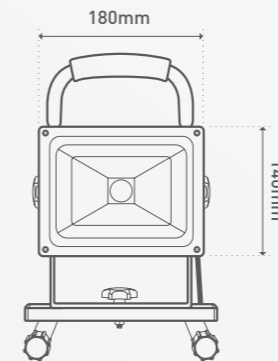

FORTA WORKLIGHTS (10W TO 40W)

Brighten up a work space on site, at home, in the garage or workshop with a high performing Forta LED worklight. Increase visibility and safety indoors or outdoors with this IP44 weatherproof rated range.

Main applications
Illuminating work spaces

TIP

Adjust height to suit any type of work

UP TO
3230
LUMENS

IP44
WEATHERPROOF

EASY
PLUG-IN

3 YEAR
WARRANTY

Power		10W 20W 30W 2x10W 2x20W
Lumen output	Cool White	730 1615 2250 2x730 2x1615lm
Efficacy	Cool White	73 80 75 73 80lm/W
Colour temperature	Cool White	4,000K
CRI		80+
Lifespan		15,000h
Construction		Die-cast aluminium
Height Adjustment		Yes tripod
Head swivel angle		180° vertical
Weatherproof rating		IP44
Package contents		LED Worklight with flex and plug
Product code	Portable	
	10W	LWK0110WBL
	20W	LWK0120WBL
	30W	LWK0130WBL
	Tripods	
	2x10W	LWK0220WBL
	2x20W	LWK0240WBL