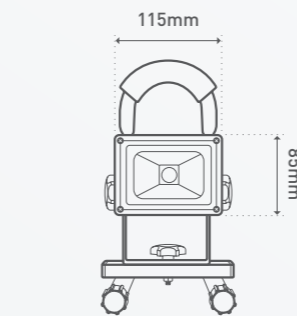

FORTA WORKLIGHTS (10W TO 40W)

Brighten up a work space on site, at home, in the garage or workshop with a high performing Forta LED worklight. Increase visibility and safety indoors or outdoors with this IP44 weatherproof rated range.

Main applications
Illuminating work spaces

TIP

Adjust height to suit any type of work

UP TO
3230
LUMENS

IP44
WEATHERPROOF

EASY
PLUG-IN

3 YEAR
WARRANTY

Power		10W 20W 30W 2x10W 2x20W
Lumen output	Cool White	730 1615 2250 2x730 2x1615lm
Efficacy	Cool White	73 80 75 73 80lm/W
Colour temperature	Cool White	4,000K
CRI		80+
Lifespan		15,000h
Construction		Die-cast aluminium
Height Adjustment		Yes tripod
Head swivel angle		180° vertical
Weatherproof rating		IP44
Package contents		LED Worklight with flex and plug
Product code	Portable	
	10W	LWK0110WBL
	20W	LWK0120WBL
	30W	LWK0130WBL
	Tripods	
	2x10W	LWK0220WBL
	2x20W	LWK0240WBL