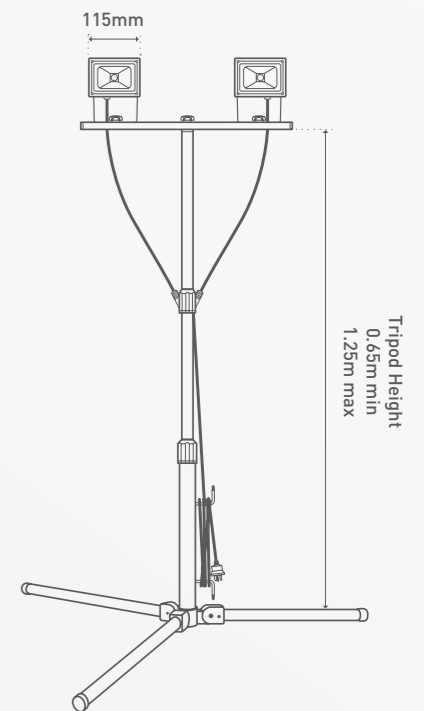

FORTA WORKLIGHTS (10W TO 40W)

Brighten up a work space on site, at home, in the garage or workshop with a high performing Forta LED worklight. Increase visibility and safety indoors or outdoors with this IP44 weatherproof rated range.

Main applications
Illuminating work spaces

TIP

Adjust height to suit any type of work

UP TO
3230
LUMENS

IP44
WEATHERPROOF

EASY
PLUG-IN

3 YEAR
WARRANTY

Power		10W 20W 30W 2x10W 2x20W
Lumen output	Cool White	730 1615 2250 2x730 2x1615lm
Efficacy	Cool White	73 80 75 73 80lm/W
Colour temperature	Cool White	4,000K
CRI		80+
Lifespan		15,000h
Construction		Die-cast aluminium
Height Adjustment		Yes tripod
Head swivel angle		180° vertical
Weatherproof rating		IP44
Package contents		LED Worklight with flex and plug
Product code	Portable	
	10W	LWK0110WBL
	20W	LWK0120WBL
	30W	LWK0130WBL
	Tripods	
	2x10W	LWK0220WBL
	2x20W	LWK0240WBL