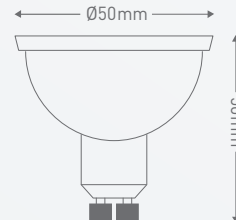

GU10 LED GLOBES (5W)

UP TO
500
LUMENS

MAXIMUM EFFICACY
UP TO 100lm/W

3 YEAR
WARRANTY

Power	5W	
Lumen output	Warm White	460lm
	Cool White	500lm
Efficacy	Warm White	92lm/W
	Cool White	100lm/W
Colour temperature	Warm White	3,000K
	Cool White	4,000K
CRI	80+	
Lifespan	15,000h	
Base	GU10	
Package contents	5W LED Globe with GU10 base	
Product code	5W LED Globes	
	Warm White	LGU10013K
	Cool White	LGU10014K

BEAM
ANGLE 65°

GU10

Main applications

Perfect upgrade of existing
GU10 halogen fixtures