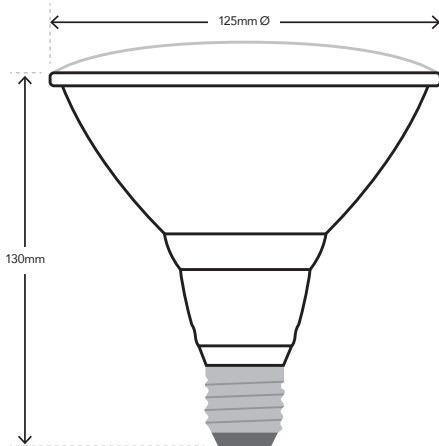

Data Sheet

PAR38 Globe

CAT NO. LPAR38013K

LPAR38013K

| | |
|-----------------------|---------------------------|
| Cat No | LPAR38013K |
| Description | PAR Globe warm white |
| Supply voltage | 230-240V a.c. 50 Hz |
| Colour | White |
| Power output | 14W |
| Lumens output | 1,100lm |
| CRI | 80+ |
| Beam angle | 120° |
| Lifespan | 30,000h* |
| Dimmable | No |
| Light colour | 3,000K Warm White Nominal |
| Head efficacy | 78lm/w |
| Base | Edison Screw E27 |
| Dimension | 125mm Ø x 130mm H |

PAR38 Globe

CAT NO. LPAR38013K

| Single product (QTY1) | | | |
|-----------------------|-------------------|--------|---------------|
| Cat No | Dimensions | Weight | Barcode |
| LPAR38013K | 130 x 130 x 132mm | 0.3kg | 9321001441113 |

| Inner box (QTY12) | | | |
|-------------------|-------------------|--------|---------------|
| Cat No | Dimensions | Weight | Barcode |
| LPAR38013K | 410 x 280 x 285mm | 3.6kg | 9321001441120 |

- Low 14W power consumption
- 1,100 lumen output
- Ideal upgrade for outdoor floodlights
- 30,000h lifespan
- 3 year warranty