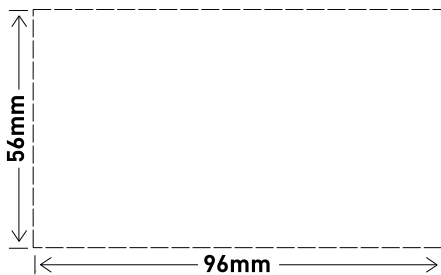

Glass and tile cut-out dimensions:

Legrand Australia
1300 369 777
www.hpm.com.au
ABN 31 000 102 661

Legrand New Zealand
0800 476 009
www.hpm.co.nz

Refer to your group buying office, Legrand Sales Representative or Legrand Sales Office for pricing.

Please note: specifications are subject to change without prior notice.