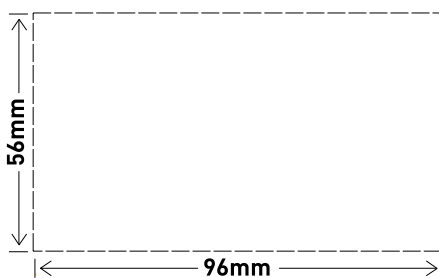

Glass and tile cut-out dimensions:

Back View