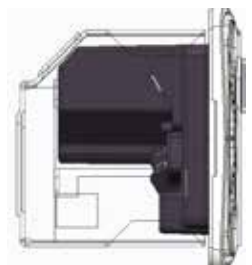

## Double Powerpoint, 10A with Integrated Dual USB Charger

CAT NO. **EV777USB2IWE, EV777USB2IGR**

A brand of **legrand**

**EV777USB2IWE**

**EV777USB2IGR**

- 2.4A charging capacity
- Capable of charging 1 tablet or 2 smartphones simultaneously at their maximum capacity
- Suitable for telephones, smartphones, MP3/MP4 players, fitness bands and sport watches
- Suitable for installation in wall boxes
- Suitable for all commercial and residential installations such as kitchens, bedrooms, offices, retail, hospitality and education facilities
- Overload protection (USB circuit)
- Low standby power consumption < 0.07W
- Internal safety shutters for extra safety (powerpoint)
- Conform to AS/NZS60950-1, AS/NZS 4665, AS/NZS 3100

Single product (Qty 1)	
Cat No.	Barcode
EV777USB2IWE	9321001465294
EV777USB2IGR	9321001465386

Inner box (Qty 6)		
Cat No.	Barcode	Dimensions (W x H x D)
EV777USB2IWE	9321001466550	163 x 174 x 124mm
EV777USB2IGR	9321001466635	163 x 174 x 124mm

Outer box (Qty 72)		
Cat No.	Barcode	Dimensions (W x H x D)
EV777USB2IWE	9321001467809	387 x 272 x 515mm
EV777USB2IGR	9321001467885	387 x 272 x 515mm

### Glass and tile cut-out dimensions:

Back View

Side view with wall box

Legrand Australia  
1300 369 777  
www.hpm.com.au  
ABN 31 000 102 661

Legrand New Zealand  
0800 476 009  
www.hpm.co.nz

Refer to your group buying office, Legrand Sales Representative or Legrand Sales Office for pricing.