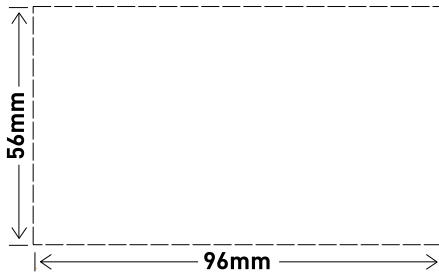

Data Sheet

VIVO™

1 Gang Switch, 10A

CAT NO. EV770/1WE, EV770/1GR

A brand of legrand®

EV770/1WE

EV770/1GR

Cat No.	EV770/1WE	EV770/1GR
Description	Vivo™ 1 Gang Switch, 10A	
Supply voltage	230 - 240V a.c.	
Current rating	10A, 10AX (fluoro)	
Colour	White (WE)	Dark Grey (GR)
Plate size (W x H x D)	85 x 119 x 10mm	
Mounting centres	84mm	
Compliance	AS/NZS 3133	

VIVO™ 1 Gang Switch, 10A

CAT NO. **EV770/1WE, EV770/1GR**

A brand of **legrand**

EV770/1WE

EV770/1GR

- Fluoro rated up to 10AX
- More fixing options - 4 corners
- Oval 84mm fixing points - make it easier to straighten products at the last minute

Single product (Qty 1)	
Cat No.	Barcode
EV770/1WE	9321001465461
EV770/1GR	9321001465522

Inner box (Qty 10)		
Cat No.	Barcode	Dimensions (W x H x D)
EV770/1WE	9321001466710	163 x 174 x 124mm
EV770/1GR	9321001466772	163 x 174 x 124mm

Outer box (Qty 120)		
Cat No.	Barcode	Dimensions (W x H x D)
EV770/1WE	9321001467953	387 x 272 x 515mm
EV770/1GR	9321001468011	387 x 272 x 515mm

Glass and tile cut-out dimensions:

Legrand Australia
1300 369 777
www.hpm.com.au
ABN 31 000 102 661