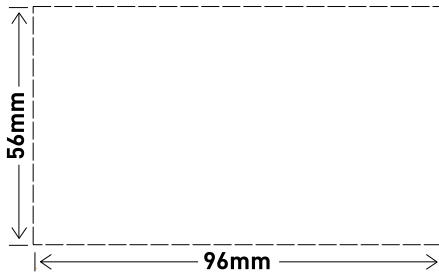

Glass and tile cut-out dimensions:

Legrand Australia
1300 369 777
www.hpm.com.au
ABN 31 000 102 661

Legrand New Zealand
0800 476 009
www.hpm.co.nz

Refer to your group buying office, Legrand Sales Representative or Legrand Sales Office for pricing.

Please note: specifications are subject to change without prior notice.