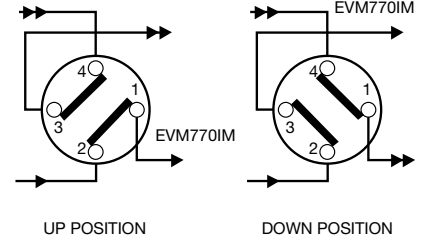

# Switch Mechanism, Intermediate, 10A

CAT NO. EVM770IMWE, EVM770IMGR

A brand of **legrand**

EVM770IMWE

EVM770IMGR

- Intermediate switch for multiway switching configuration

Single product (Qty 1)	
Cat No.	Barcode
EVM770IMWE	9321001465972
EVM770IMGR	9321001465980

Inner box (Qty 10)		
Cat No.	Barcode	Dimensions (W x H x D)
EVM770IMWE	9321001467229	200 x 130 x 70mm
EVM770IMGR	9321001467236	200 x 130 x 70mm

Outer box (Qty 120)		
Cat No.	Barcode	Dimensions (W x H x D)
EVM770IMWE	9321001468462	487 x 235 x 325mm
EVM770IMGR	9321001468479	487 x 235 x 325mm