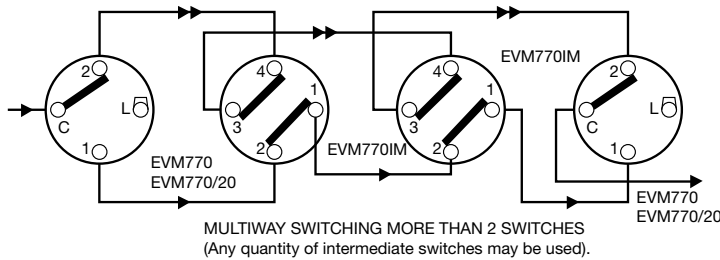

# Data Sheet

VIVO™

Switch Mechanism, Intermediate, 10A

CAT NO. EVM770IMWE, EVM770IMGR

A brand of legrand®

EVM770IMWE

EVM770IMGR

Cat No.	EVM770IMWE	EVM770IMGR
Description	Vivo™ Switch Mechanism, Intermediate, 10A	
Supply voltage	230 - 240V a.c.	
Current rating	10A, 10AX (fluoro)	
Colour	White (WE)	Dark Grey (GR)
Dimensions (W x H x D)	21 x 21 x 23mm	
Compliance	AS/NZS 3133	

# Switch Mechanism, Intermediate, 10A

CAT NO. EVM770IMWE, EVM770IMGR

A brand of **legrand**

EVM770IMWE

EVM770IMGR

- Intermediate switch for multiway switching configuration

Single product (Qty 1)	
Cat No.	Barcode
EVM770IMWE	9321001465972
EVM770IMGR	9321001465980

Inner box (Qty 10)		
Cat No.	Barcode	Dimensions (W x H x D)
EVM770IMWE	9321001467229	200 x 130 x 70mm
EVM770IMGR	9321001467236	200 x 130 x 70mm

Outer box (Qty 120)		
Cat No.	Barcode	Dimensions (W x H x D)
EVM770IMWE	9321001468462	487 x 235 x 325mm
EVM770IMGR	9321001468479	487 x 235 x 325mm