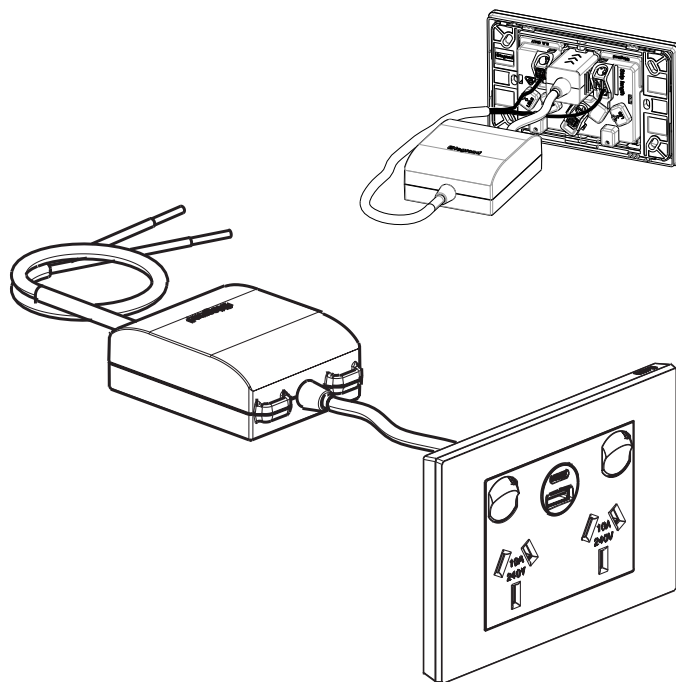

Single product (Qty 1)	
Cat No.	Barcode
EV777USB2ACWE	9321001469568
EV777USB2ACGR	9321001469575

Outer box (Qty 12)	
Cat No.	Barcode
EV777USB2ACWE	9321001469587
EV777USB2ACGR	9321001469599