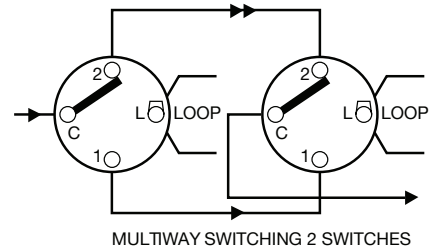

Glass and tile cut-out dimensions:

Legrand Australia
1300 369 777
www.hpm.com.au
ABN 31 000 102 661

Legrand New Zealand
0800 476 009
www.hpm.co.nz

Refer to your group buying office, Legrand Sales Representative or Legrand Sales Office for pricing.

Please note: specifications are subject to change without prior notice.