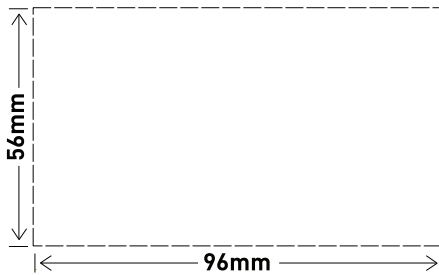

Data Sheet

VIVO™

4 Gang Switch, 10A

CAT NO. EV770/4WE, EV770/4GR

A brand of legrand®

EV770/4WE

EV770/4GR

Cat No.	EV770/4WE	EV770/4GR
Description	Vivo™ 4 Gang Switch, 10A	
Colour	White (WE)	Dark Grey (GR)
Supply voltage	230-240V a.c.	
Current rating	10A, 10AX (fluoro)	
Plate size (W x H x D)	119 x 85 x 10mm	
Mounting centres	84mm	
Compliance	AS/NZS 3133	

VIVO™ 4 Gang Switch, 10A

CAT NO. **EV770/4WE, EV770/4GR**

A brand of **legrand**

EV770/4WE

EV770/4GR

- Fluoro rated up to 10AX
- More fixing options - 4 corners
- Oval 84mm fixing points - make it easier to straighten products at the last minute

Single product (Qty 1)		
Cat No.	Barcode	Dimensions (W x H)
EV770/4WE	9321001465492	133 x 264mm
EV770/4GR	9321001465553	133 x 264mm

Inner box (Qty 10)		
Cat No.	Barcode	Dimensions (W x H x D)
EV770/4WE	9321001466741	163 x 174 x 124mm
EV770/4GR	9321001466802	163 x 174 x 124mm

Outer box (Qty 120)		
Cat No.	Barcode	Dimensions (W x H x D)
EV770/4WE	9321001467984	387 x 272 x 515mm
EV770/4GR	9321001468042	387 x 272 x 515mm

Glass and tile cut-out dimensions:

Legrand Australia
1300 369 777
www.hpm.com.au
ABN 31 000 102 661