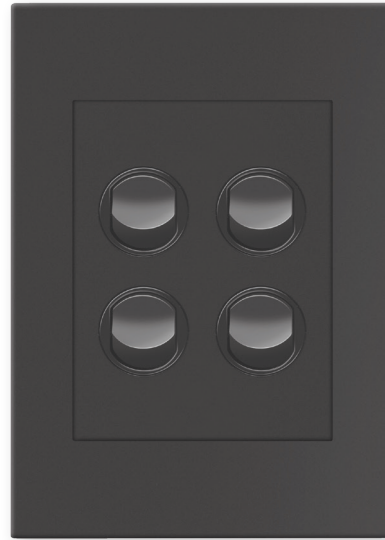

Data Sheet

VIVO™

4 Gang Switch, 10A

CAT NO. EV770/4WE, EV770/4GR

A brand of legrand®

EV770/4WE

EV770/4GR

Cat No.	EV770/4WE	EV770/4GR
Description	Vivo™ 4 Gang Switch, 10A	
Colour	White (WE)	Dark Grey (GR)
Supply voltage	230-240V a.c.	
Current rating	10A, 10AX (fluoro)	
Plate size (W x H x D)	119 x 85 x 10mm	
Mounting centres	84mm	
Compliance	AS/NZS 3133	

VIVO™ 4 Gang Switch, 10A

CAT NO. **EV770/4WE, EV770/4GR**

A brand of **legrand**

EV770/4WE

EV770/4GR

- Fluoro rated up to 10AX
- More fixing options - 4 corners
- Oval 84mm fixing points - make it easier to straighten products at the last minute

Single product (Qty 1)		
Cat No.	Barcode	Dimensions (W x H)
EV770/4WE	9321001465492	133 x 264mm
EV770/4GR	9321001465553	133 x 264mm

Inner box (Qty 10)		
Cat No.	Barcode	Dimensions (W x H x D)
EV770/4WE	9321001466741	163 x 174 x 124mm
EV770/4GR	9321001466802	163 x 174 x 124mm