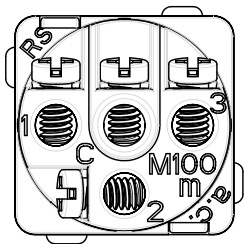

Wiring

Legrand Australia
1300 369 777
www.hpm.com.au
ABN 31 000 102 661

Legrand New Zealand
0800 476 009
www.hpm.co.nz

Refer to your group buying office, Legrand Sales Representative or Legrand Sales Office for pricing.

Please note: specifications are subject to change without prior notice.