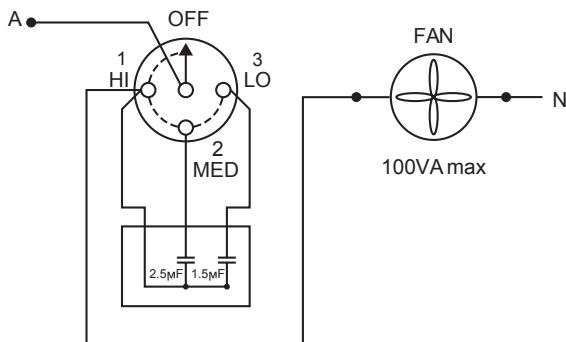

Wiring

Legrand Australia
1300 369 777
www.hpm.com.au
ABN 31 000 102 661

Legrand New Zealand
0800 476 009
www.hpm.co.nz

Refer to your group buying office, Legrand Sales Representative or Legrand Sales Office for pricing.

Please note: specifications are subject to change without prior notice.