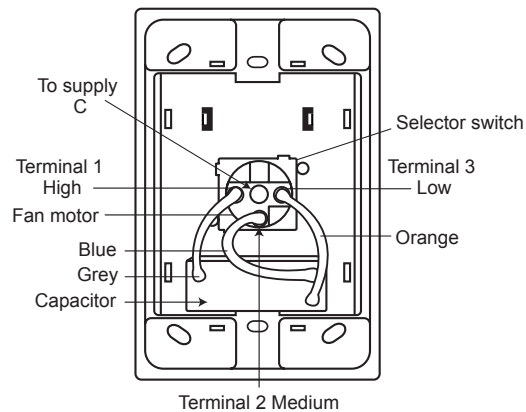

Wiring

Legrand Australia
1300 369 777
www.hpm.com.au
ABN 31 000 102 661

Legrand New Zealand
0800 476 009
www.hpm.co.nz

Refer to your group buying office, Legrand Sales Representative or Legrand Sales Office for pricing.

Please note: specifications are subject to change without prior notice.