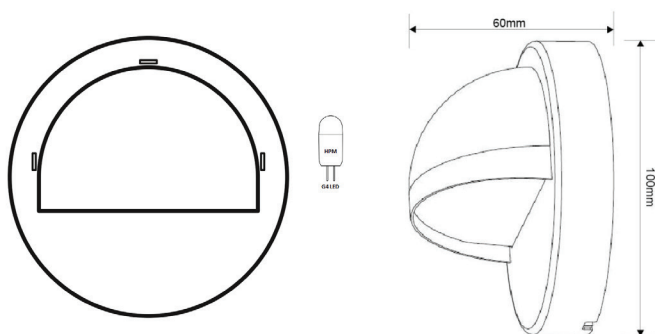

Data Sheet

ROSI LED Wall / Step Light

CAT NO. RGLLED002

A brand of legrand®

Cat No.	RGLLED002
Description	ROSI LED Wall / Step Light
Lumens Output	100lm
Input power	1W
Voltage	12V
Efficacy	100lm/W
Light colour	2700K
IP Rating	IP54
Lifespan	6,000h
Housing Material	Stainless Steel 304
Replacement Globe	1W G4 LED Bi-Pin Lamp
Warranty	1-year warranty

ROSI LED Wall / Step Light

CAT NO. **RGLLED002**

A brand of **legrand**

Single product (Qty 1)	
Cat No.	Barcode
RGLLED002	9321001474241

Outer Quantity (Qty 16)	
Cat No.	Barcode
RGLLED002	9321001474258

- Ideal for Gardens, Entrance and Terraces
- Packaging includes 1 x LED 1W G4 lamp
- Stainless Steel 304 finish
- IP rating: IP54
- G4 LED lamp