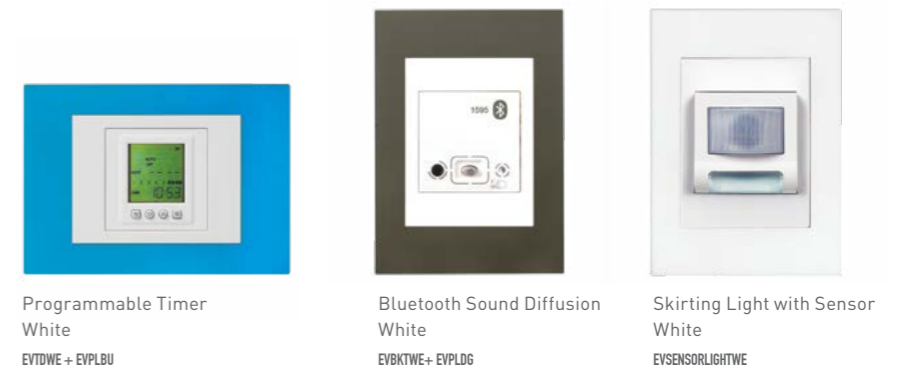

Rotary Fan Controller White
EV770/1FCWE+ EVPLLG

Rotary Style Dimmer Grey
EV250TGR + EVPLMS

Push-button Dimmer White
EV400PB2WE + EVPLMT

TV, PHONE & DATA

Mix and match phone, data, and TV sockets to create the combination you need in each switchplate

Phone & Data Socket White
EV770/1RJSEWE + EVPLRD

Pay-TV Socket White
EV770/1FOXWE

HDMI & USB sockets White
EVHDMIUSBWE + EVPLBL

ELECTRONIC FUNCTIONS

We offer a range of electronic switches for energy savings and comfort