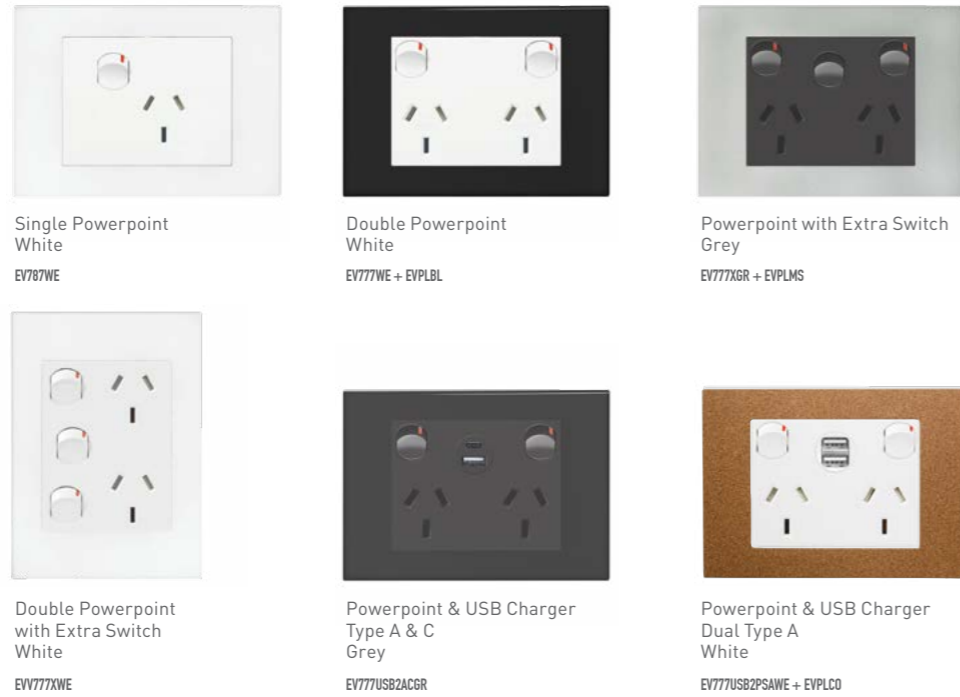

SWITCHES

Available in 1-6 gang options. Can be mounted vertically or horizontally

Architrave White
LNA770/1WE

Rocker White
EV770/1WE + EVPLPI

Rocker Grey
EV770/3GR + EVPLMT

Rocker White
EV770/5WE + EVPLKH

POWERPOINTS

Choose from a complete range of powerpoints for every position

Single Powerpoint White
EV787WE

Double Powerpoint White
EV777WE + EVPLBL

Powerpoint with Extra Switch Grey
EV777XGR + EVPLMS

Double Powerpoint with Extra Switch White
EV777XWE