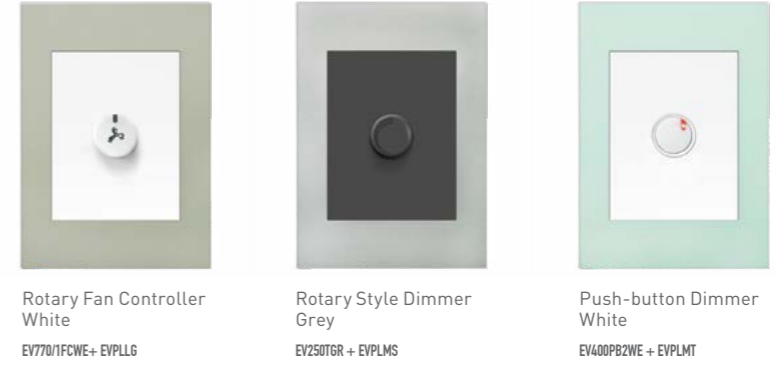

DIMMERS & FAN CONTROLLERS

Choose from rotary style or electronic push-button mechanisms

Rotary Fan Controller White
EV770/1FCWE+ EVPLLG

Rotary Style Dimmer Grey
EV250TGR + EVPLMS

Push-button Dimmer White
EV400PB2WE + EVPLMT

TV, PHONE & DATA

Mix and match phone, data, and TV sockets to create the combination you need in each switchplate