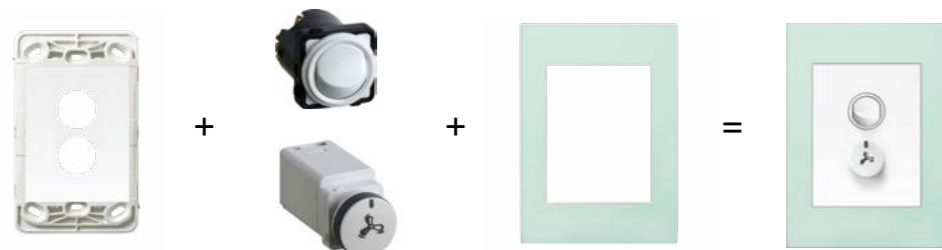

CUSTOMISE YOUR OWN

We sell all the components to make your own customised switch