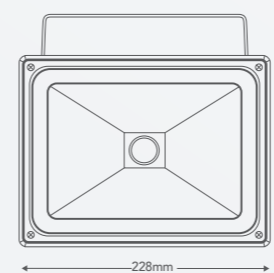

LFL0130WBL