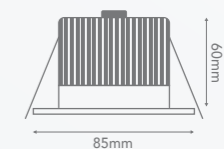

500 LUMENS*

IC-4
INSULATION RATING

IP44
WEATHERPROOF

6 YEAR WARRANTY

Power	7W	
Lumen output	Warm White	600lm
	Cool White	620lm
Efficacy	Warm White	86lm/W
	Cool White	89lm/W
Colour temperature	Warm White	3,000K
	Cool White	4,000K
CRI	80+	
Dimming	Trailing & leading edge, 2 & 3 wire	
Lifespan	30,000h	
Construction	Aluminium	
Package contents	Dimmable SELV external LED driver and 7W LED sealed fixture. Supplied with flex and plug	
Product codes	White Fascia	
	Warm White Light	LDL033KWE
	White Fascia	
	Cool White Light	LDL034KWE
	Aluminium Fascia	
	Warm White Light	LDL033KPS
	Aluminium Fascia	
	Cool White Light	LDL034KPS