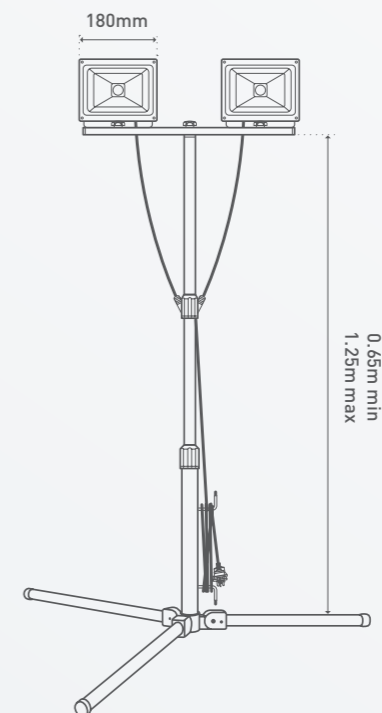

Main applications
Illuminating work spaces

TIP
Adjust height to suit any type of work

UP TO
3230
LUMENS

IP44
WEATHERPROOF

EASY
PLUG-IN

3 YEAR
WARRANTY

Power		10W 20W 30W 2x10W 2x20W
Lumen output	Cool White	730 1615 2250 2x730 2x1615lm
Efficacy	Cool White	73 80 75 73 80lm/W
Colour temperature	Cool White	4,000K
CRI		80+
Lifespan		15,000h
Construction		Die-cast aluminium
Height Adjustment		Yes tripod
Head swivel angle		180° vertical
Weatherproof rating		IP44
Package contents		LED Worklight with flex and plug
Product code	Portable	
	10W	LWK0110WBL
	20W	LWK0120WBL
	30W	LWK0130WBL
	Tripods	
	2x10W	LWK0220WBL
	2x20W	LWK0240WBL