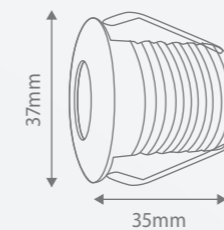

BEAM ANGLE 45°