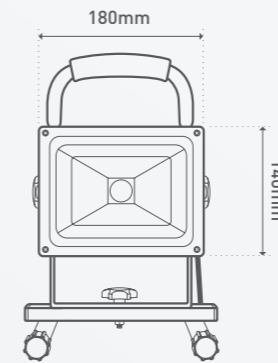

Main applications
Illuminating work spaces

TIP
Adjust height to suit any type of work

UP TO
3230
LUMENS

IP44
WEATHERPROOF

EASY
PLUG-IN

3 YEAR
WARRANTY

Power		10W 20W 30W 2x10W 2x20W
Lumen output	Cool White	730 1615 2250 2x730 2x1615lm
Efficacy	Cool White	73 80 75 73 80lm/W
Colour temperature	Cool White	4,000K
CRI		80+
Lifespan		15,000h
Construction		Die-cast aluminium
Height Adjustment		Yes tripod
Head swivel angle		180° vertical
Weatherproof rating		IP44
Package contents		LED Worklight with flex and plug
Product code	Portable	
	10W	LWK0110WBL
	20W	LWK0120WBL
	30W	LWK0130WBL
	Tripods	
	2x10W	LWK0220WBL
	2x20W	LWK0240WBL