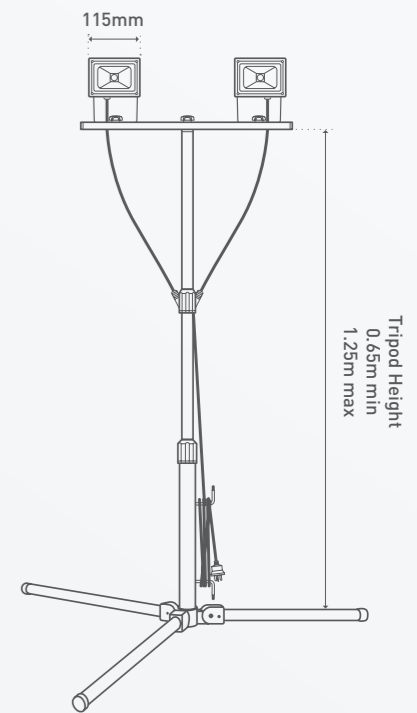

Main applications
Illuminating work spaces

TIP
Adjust height to suit any type of work

UP TO
3230
LUMENS

IP44
WEATHERPROOF

EASY
PLUG-IN

3 YEAR
WARRANTY

Power		10W 20W 30W 2x10W 2x20W
Lumen output	Cool White	730 1615 2250 2x730 2x1615lm
Efficacy	Cool White	73 80 75 73 80lm/W
Colour temperature	Cool White	4,000K
CRI		80+
Lifespan		15,000h
Construction		Die-cast aluminium
Height Adjustment		Yes tripod
Head swivel angle		180° vertical
Weatherproof rating		IP44
Package contents		LED Worklight with flex and plug
Product code	Portable	
	10W	LWK0110WBL
	20W	LWK0120WBL
	30W	LWK0130WBL
	Tripods	
	2x10W	LWK0220WBL
	2x20W	LWK0240WBL