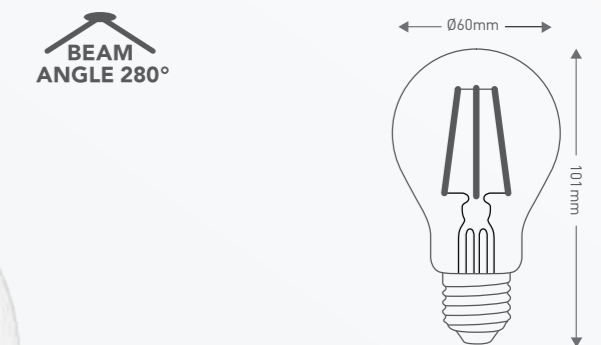

A60 FILAMENT LED GLOBES (3.7W)

500
LUMENS

MAXIMUM EFFICACY
UP TO 135lm/W

B22 + E27
OPTIONS

3 YEAR
WARRANTY

Power	3.7W	
Lumen output	Warm White	500lm
Efficacy	Warm White	135m/W
Colour temperature	Warm White	3,000K
CRI	80+	
Lifespan	10,000h	
Base	Bayonet B22 Edison E27	
Package contents	A60 filament LED Globe 3.7W mounted with Bayonet B22 or Edison E27 base	
Product code	Warm White BC	LA6001FILBC
	Warm White ES	LA6001FILES