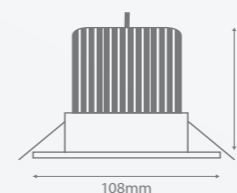

Main applications

Living areas, bedrooms, bathrooms, outdoor areas (undercover)

TIP

With an outstanding 92+ CRI, Dalia downlights illuminate objects and surfaces in their true colours

Power	15W	
Lumen output	Warm White	950lm
	Cool White	980lm
Efficacy	Warm White	63lm/W
	Cool White	65lm/W
Colour temperature	Warm White	3,000K
	Cool White	4,000K
CRI	92+	
Dimming	Trailing & leading edge, 2 & 3 wire	
Lifespan	30,000h	
Construction	Corrosion resistant anodised aluminium	
Package contents	Dimmable SELV external LED driver and 15W LED sealed fixture. Supplied with flex and plug	
Product codes	White Fascia Warm White Light	LDL023KWE
	White Fascia Cool White Light	LDL024KWE
	Aluminium Fascia Warm White Light	LDL023KPS
	Aluminium Fascia Cool White Light	LDL024KPS

BEAM
ANGLE 80°

85-90
MM
CUT-OUT

UP TO
980
LUMENS

IP44
WEATHERPROOF

6 YEAR
WARRANTY

AZALEA DOWNLIGHT SERIES (9W)

A marriage of style and function, our Azalea effortlessly achieves optimum lighting performance with impressive economy. With a 48mm depth, it is brilliant for tight ceiling cavities and multi-floor dwellings.