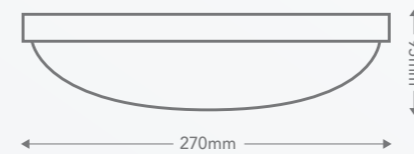

870
LUMENS

Wall or
Ceiling
Mounting

IP65
WEATHERPROOF

3 YEAR
WARRANTY

BEAM
ANGLE 118°

Main applications

Outdoor walls and ceilings

TWIN FLOODLIGHT WITH SENSOR (29W)