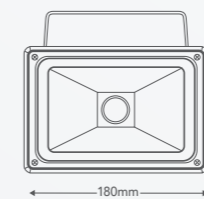

LFL0120WBL