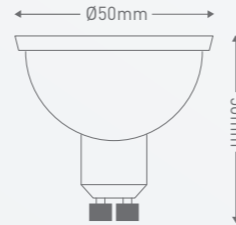

GU10 LED GLOBES (5W)

UP TO
500
LUMENS

MAXIMUM EFFICACY
UP TO 100lm/W

3 YEAR
WARRANTY

Power	5W	
Lumen output	Warm White	460lm
	Cool White	500lm
Efficacy	Warm White	92lm/W
	Cool White	100lm/W
Colour temperature	Warm White	3,000K
	Cool White	4,000K
CRI	80+	
Lifespan	15,000h	
Base	GU10	
Package contents	5W LED Globe with GU10 base	
Product code	5W LED Globes	
	Warm White	LGU10013K
	Cool White	LGU10014K

BEAM
ANGLE 65°

GU10

Main applications

Perfect upgrade of existing GU10 halogen fixtures

PAR38 LED GLOBE (14W)

UP TO
1100
LUMENS

EDISON
E27

3 YEAR
WARRANTY

Power	14W	
Lumen output	Warm White	1,100lm
Efficacy	Warm White	78lm/W
Colour temperature	Warm White	3,000K
CRI	80+	
Lifespan	30,000h	
Base	Edison E27	
Package contents	PAR38 Globe 14W mounted with Edison E27 base	
Product code	Warm White ES	LPAR38013K

BEAM
ANGLE 120°