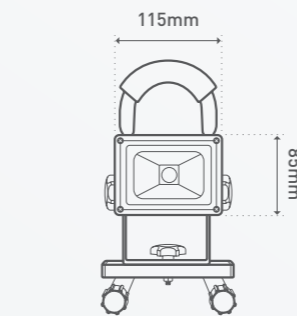

Main applications
Illuminating work spaces

TIP
Adjust height to suit any type of work

UP TO
3230
LUMENS

IP44
WEATHERPROOF

EASY
PLUG-IN

3 YEAR
WARRANTY

Power		10W 20W 30W 2x10W 2x20W
Lumen output	Cool White	730 1615 2250 2x730 2x1615lm
Efficacy	Cool White	73 80 75 73 80lm/W
Colour temperature	Cool White	4,000K
CRI		80+
Lifespan		15,000h
Construction		Die-cast aluminium
Height Adjustment		Yes tripod
Head swivel angle		180° vertical
Weatherproof rating		IP44
Package contents		LED Worklight with flex and plug
Product code	Portable	
	10W	LWK0110WBL
	20W	LWK0120WBL
	30W	LWK0130WBL
	Tripods	
	2x10W	LWK0220WBL
	2x20W	LWK0240WBL