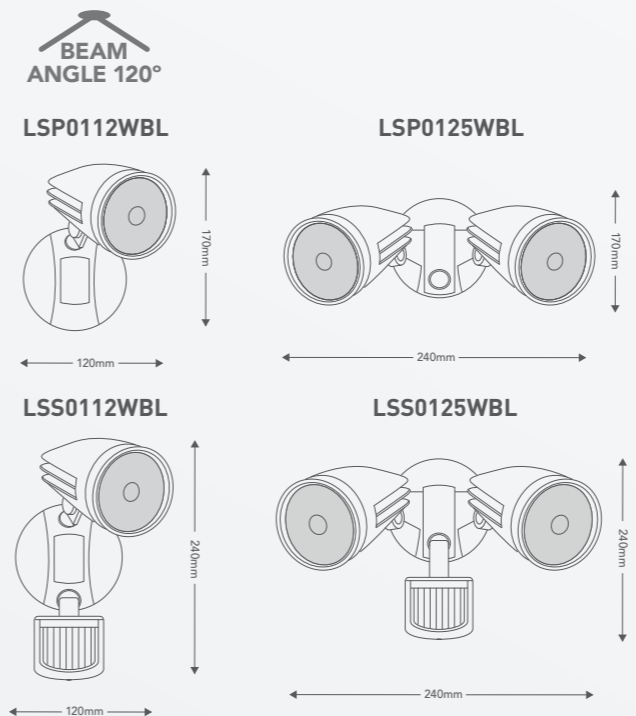

TIP

Ideal for driveways, including walkways, front and back porches

Power	12W	|	25W
Lumen output	Cool White	1,070	| 2,200lm
Efficacy	Cool White	88lm/W	| 89lm/W
Colour temperature	Cool White	4,000K	
CRI	80+		
Lifespan	15,000h		
Head swivel angle	130° vertical / 180° horizontal		
Sensor detection range/angle	12m / 180°		
Sensor time-delay adjustment	10 (±5) seconds to 4 (±1) minutes		
Sensor type	Passive Infrared (PIR)		
Sensor manual override	Yes		
Construction	Die-cast aluminium body		
Package contents	12W to 25W LED floodlight, wall plugs and screws		
Product code			
Single spot	12W		LSP0112WBL
Double spot	25W		LSP0125WBL
Single spot	12W with PIR sensor		LSS0112WBL
Double spot	25W with PIR sensor		LSS0125WBL