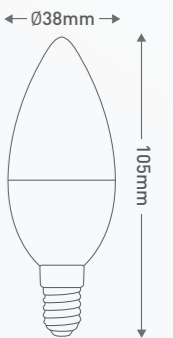

EDISON E14 (SES)

Main applications

Chandeliers, table lamps and various luminaires