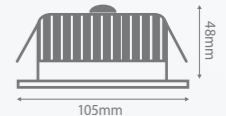

UP TO
890
LUMENS

IC-4
INSULATION RATING

IP44
WEATHERPROOF

6 YEAR
WARRANTY

Power	9W	
Lumen output	Warm White	880lm
	Cool White	890lm
Efficacy	Warm White	98lm/W
	Cool White	99lm/W
Colour temperature	Warm White	3,000K
	Cool White	4,000K
CRI	80+	
Dimming	Trailing & leading edge, 2 & 3 wire	
Lifespan	30,000h	
Construction	Aluminium	
Package contents	Dimmable SELV external LED driver and 9W LED sealed fixture. Supplied with flex and plug	
Product codes	White Fascia Warm White Light	LDL013KWE
	White Fascia Cool White Light	LDL014KWE
	Aluminium Fascia Warm White Light	LDL013KPS
	Aluminium Fascia Cool White Light	LDL014KPS