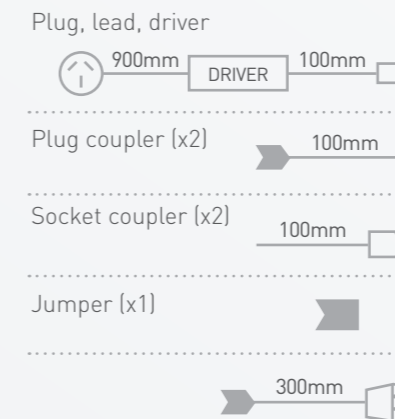

Installation Must be installed with driver kit LDR02D700/18. A minimum of 2 and a maximum of 6 starlights must be connected with each driver. Starlights must be connected in series.

Driver kit contents LDR02D700/18