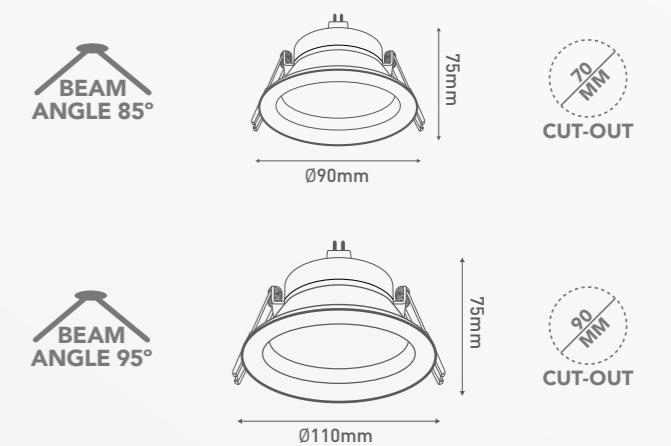

3. Ready.

Enjoy great light output, sleek design and up to 80% energy saving.