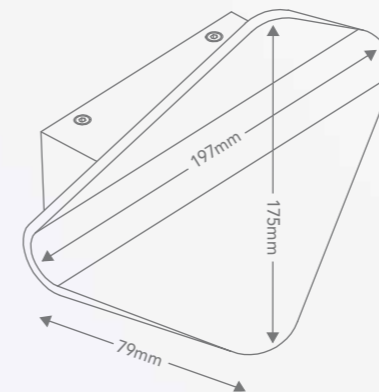

Main applications

Living areas, hallways, entrances

Power	7.5W	
Lumen output	Warm White	520lm
Efficacy	Warm White	69lm/W
Colour temperature	Warm White	3,000K
CRI	80+	
Lifespan	30,000h	
Construction	Anodised aluminium with high gloss white finish	
Package contents	7.5W LED up/down light fixture, wall plugs and screws	
Product code	White Finish Warm White Light	LWL033KWE

BEAM ANGLE 120°