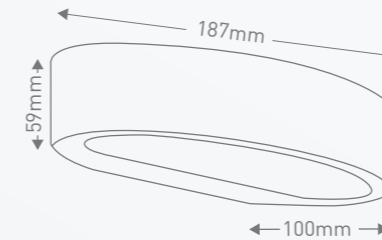

Main applications

Exterior walls, pillars,
front entrances and alfresco areas

Power	7W	
Lumen output	Warm White	350lm
Efficacy	Warm White	50lm/W
Colour temperature	Warm White	3,000K
CRI	80+	
Lifespan	30,000h	
Construction	Anodised aluminium	
Package contents	7W LED up/down light fixture with allen key for mounting, wall plugs and screws	
Product code	Aluminium Finish Warm White Light	LWL063KPS

**BEAM
ANGLE 120°**