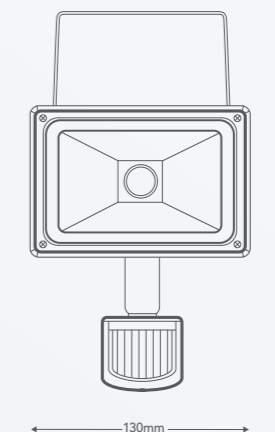

LFS0110WBL