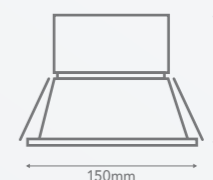

DLI70 Series

BEAM
ANGLE 90°

DLI90 Series

BEAM
ANGLE 85°

DLI125 Series

BEAM
ANGLE 90°

AZA+ DOWNLIGHT SERIES (8W)

The AZA+ sits flush with the ceiling blending seamlessly with any décor and provides bright and energy saving illumination.