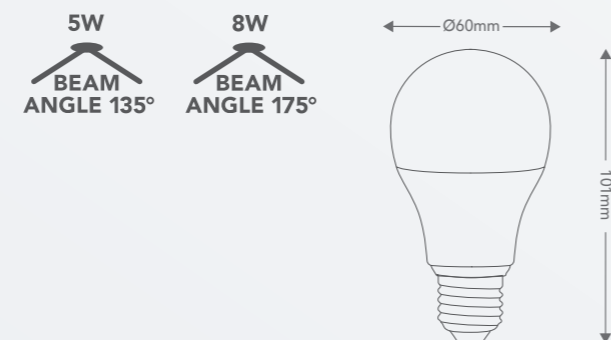

A60 LED GLOBES (5W TO 8W)

UP TO
1035
LUMENS

MAXIMUM EFFICACY
UP TO 129lm/W

B22 + E27
OPTIONS

3 YEAR
WARRANTY

Power	5W	8W	
Lumen output	Warm White	490lm	945lm
	Cool White	520lm	1,035lm
Efficacy	Warm White	98lm/W	118lm/W
	Cool White	104lm/W	129lm/W
Colour temperature	Warm White	3,000K	
	Cool White	4,000K	
CRI	80+		
Lifespan	25,000h		
Base	Bayonet B22 | Edison E27		
Package contents	A60 LED Globe 5W or 8W, mounted with Bayonet B22 or Edison E27 base		

Product code	5W Globes	
	Warm White BC	LA60013KBC
	Warm White ES	LA60013KES
	Cool White BC	LA60014KBC
	Cool White ES	LA60014KES
Product code	8W Globes	
	Warm White BC	LA60023KBC
	Warm White ES	LA60023KES
	Cool White BC	LA60024KBC
	Cool White ES	LA60024KES