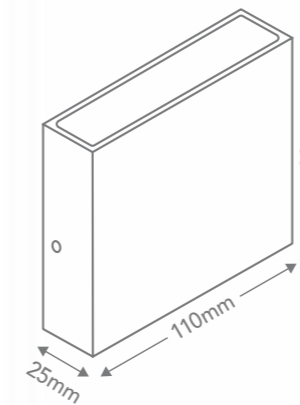

Main applications

Exterior walls, pillars, front entrances and backyard entertainment areas

Power	10W
Lumen output	Warm White 380lm
Efficacy	Warm White 38lm/W
Colour temperature	Warm White 3,000K
CRI	80+
Lifespan	30,000h
Construction	Corrosion resistant anodised aluminium
Package contents	10W LED up/down light fixture, allen key for mounting, wall plugs and screws
Product code	Aluminium Finish Warm White Light LWL013KPS

~~BEAM~~
ANGLE 120°