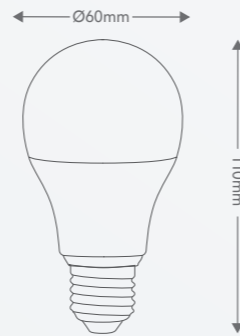

A60 INSECT LED GLOBES (5W)

UP TO
460
LUMENS

Less attractive to insects

B22 + E27
OPTIONS

3 YEAR
WARRANTY

Power	5W	
Lumen output	460lm	
Efficacy	92lm/W	
Light Colour	Yellow	
Lifespan	25,000h	
Base	Bayonet B22 | Edison E27	
Package contents	A60 LED Globe 5W mounted with Bayonet B22 or Edison E27 base	
Product code	BC	LA6001BUGBC
	ES	LA6001BUGES

BEAM
ANGLE 210°

BAYONET B22 (BC)

EDISON E27 (ES)

Main applications

Specially turned colour filter so that light is less attractive to insects

CANDLE LED GLOBES (3W TO 5W)

300
LUMENS

3 YEAR
WARRANTY

Power		3W	5W
Lumen output	Warm White	300lm	560lm
Efficacy	Warm White	100lm/W	112lm/W
Colour temperature	Warm White	3,000K	
CRI	80+		
Base	Edison Screw E14		
Package contents	Candle 3W or 5W mounted with Edison E14 Base		
Product code	3W Warm White SES	LCA013KSES	
	5W Warm White SES	LCA023KSES	

BEAM
ANGLE 180°