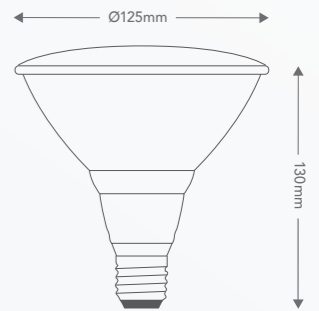

EDISON E27 (ES)