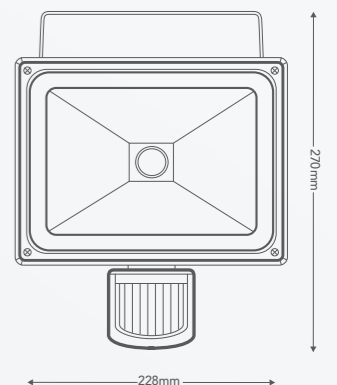

LFS0130WBL