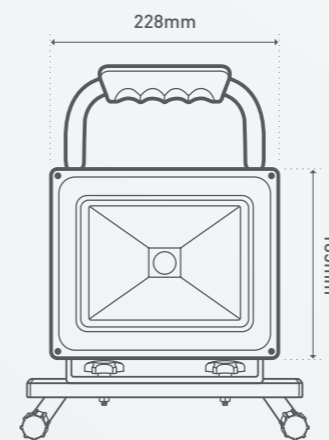

Main applications
Illuminating work spaces

TIP
Adjust height to suit any type of work

UP TO
3230
LUMENS

IP44
WEATHERPROOF

EASY
PLUG-IN

3 YEAR
WARRANTY

Power		10W 20W 30W 2x10W 2x20W
Lumen output	Cool White	730 1615 2250 2x730 2x1615lm
Efficacy	Cool White	73 80 75 73 80lm/W
Colour temperature	Cool White	4,000K
CRI		80+
Lifespan		15,000h
Construction		Die-cast aluminium
Height Adjustment		Yes tripod
Head swivel angle		180° vertical
Weatherproof rating		IP44
Package contents		LED Worklight with flex and plug
Product code	Portable	
	10W	LWK0110WBL
	20W	LWK0120WBL
	30W	LWK0130WBL
	Tripods	
	2x10W	LWK0220WBL
	2x20W	LWK0240WBL