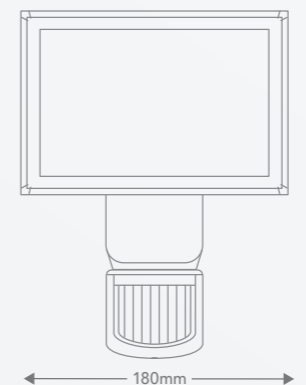

TORAN

FLOODLIGHT WITH SENSOR (16W)

Ideal for mounting under eaves or for illuminating driveways, the Toran keeps you safe with style. Equipped with a motion sensor for energy saving and an adjustable head which enables 180° flexibility.

Main applications

Ideal for driveways, secluded walkways, front and back porches

Power	16W	
Lumen output	Cool White	1,700lm
Efficacy	Cool White	106lm/W
Colour temperature	Cool White	4,000K
CRI	80+	
Lifespan	30,000h	
Head swivel angle	90° vertical / 120° horizontal	
Sensor detection range/angle	12m / 180°	
Sensor time-delay adjustment	10 (±5) seconds to 4 (±1) minutes	
Sensor type	Passive Infrared (PIR)	
Sensor manual override	Yes	
Construction	UV resistant polycarbonate with aluminium heat sink	
Package contents	16W LED floodlight with sensor, wall plugs and screws	
Product code	Black Finish Cool White Light	LFS0316WBL

BEAM
ANGLE 100°

UP TO
1700
LUMENS

PIR
SENSOR WITH
MANUAL
OVERRIDE

IP44
WEATHERPROOF

3 YEAR
WARRANTY