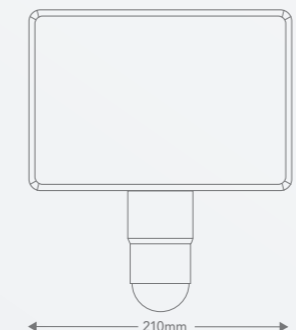

UP TO
1100
LUMENS

ADJUSTABLE
HEAD 180°

IP44
WEATHERPROOF

3 YEAR
WARRANTY

BEAM
ANGLE 105°

LFL0213WBL

LFS0214WBL

FORTA WORKLIGHTS (10W TO 40W)