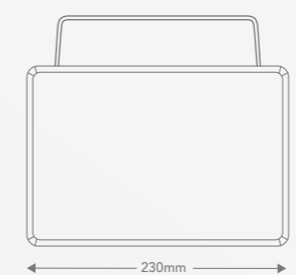

UP TO
1100
LUMENS

ADJUSTABLE
HEAD 180°

IP44
WEATHERPROOF

3 YEAR
WARRANTY

BEAM
ANGLE 105°

LFL0213WBL

LFS0214WBL

FORTA WORKLIGHTS (10W TO 40W)