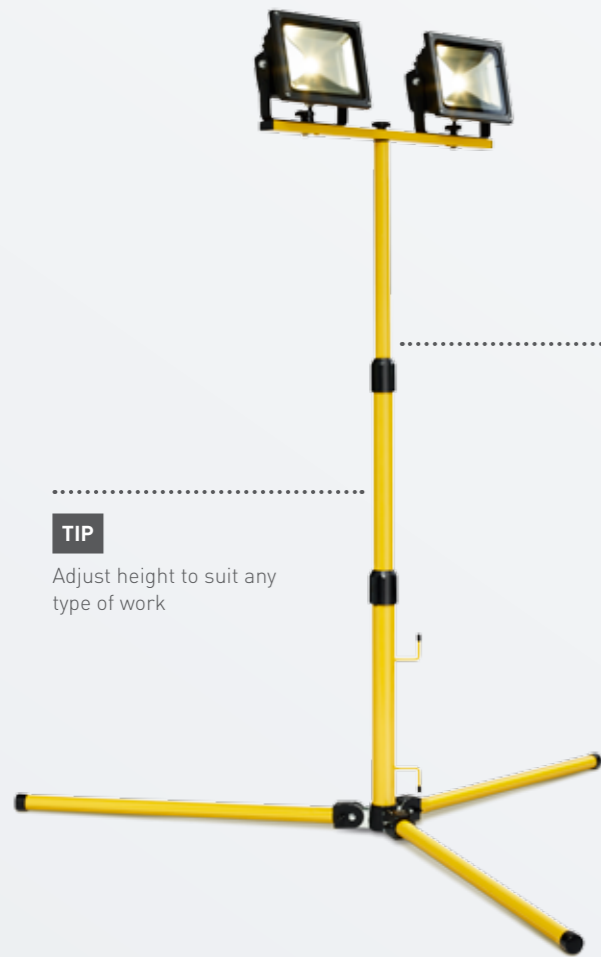

FORTA WORKLIGHTS (10W TO 40W)

Brighten up a work space on site, at home, in the garage or workshop with a high performing Forta LED worklight. Increase visibility and safety indoors or outdoors with this IP44 weatherproof rated range.

Main applications
Illuminating work spaces

TIP
Adjust height to suit any type of work