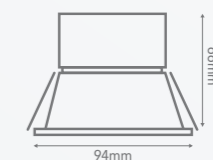

DLI DOWNLIGHT SERIES (5W TO 7W)

The functional design and classic finish of the DLI adds a touch of contemporary lighting. The DLI is ideal for all rooms in the house. At only 5W to 7W the DLI delivers maximum brightness with limited power consumption.

Main applications

Living areas, bedrooms, bathrooms, outdoor areas (undercover)

TIP

Recessed diffuser reduces glare

UP TO
880
LUMENS

IC-4
INSULATION RATING

IP44
WEATHERPROOF

3 YEAR
WARRANTY

Power		5W	7W	7W
Lumen output		70mm	90mm	125mm
	Warm White	505lm	700lm	750lm
	Cool White	515lm	820lm	880lm
Efficacy		70mm	90mm	125mm
	Warm White	101lm/W	100lm/W	107lm/W
	Cool White	103lm/W	117lm/W	125lm/W
Colour temperature	Warm White			3,000K
	Cool White			4,000K
CRI	80+			
Dimming	Trailing edge dimmers			
Lifespan	35,000h			
Package contents	5W to 7W dimmable downlight with integrated driver. Supplied with flex and plug			

Product codes	Ø70mm cut-out	
	White Fascia	
	Warm White Light	DLI7001
	Cool White Light	DLI7002
	Brushed Chrome Fascia	
	Warm White Light	DLI7003
	Cool White Light	DLI7004
	Ø90mm cut-out	
	White Fascia	
	Warm White Light	DLI9001
	Cool White Light	DLI9002
	Brushed Chrome Fascia	
	Warm White Light	DLI9003
	Cool White Light	DLI9004
	Ø125mm cut-out	
	White Fascia	
	Warm White Light	DLI12501
	Cool White Light	DLI12502

DLI70 Series

BEAM
ANGLE 90°

DLI90 Series

BEAM
ANGLE 85°

DLI125 Series

BEAM
ANGLE 90°