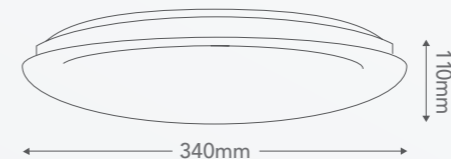

Main applications

Living areas, bedrooms, bathrooms, and undercover outdoor areas.

Power	17W	
Lumen output	Warm White	1,650lm
	Cool White	1,750lm
Efficacy	Warm White	98lm/W
	Cool White	104lm/W
Colour temperature	Warm White	3,000K
	Cool White	4,000K
CRI	80+	
Dimming	Trailing edge dimmers	
Lifespan	30,000h	
Construction	Metal base with polycarbonate lens	
Package contents	17W LED dimmable oyster light, wall plugs and screws	
Product code	White Finish	
	Warm White Light	LOL013KWE
	White Finish	
	Cool White Light	LOL014KWE