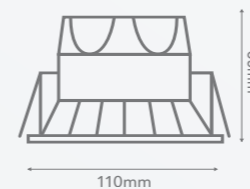

Power	8W	
Lumen output	Warm White	750lm
	Cool White	820lm
Efficacy	Warm White	93lm/W
	Cool White	102lm/W
Colour temperature	Warm White	3,000K
	Cool White	4,000K
CRI	80+	
Dimming	Trailing edge dimmers	
Lifespan	35,000h	
Package contents	8W dimmable downlight with integrated driver. Supplied with flex and plug	

Product codes	White Fascia	
	Warm White Light	LDL043KWE
	White Fascia	
	Cool White Light	LDL044KWE
	Polished Silver Fascia	
	Warm White Light	LDL043KPS
	Polished Silver Fascia	
	Cool White Light	LDL044KPS