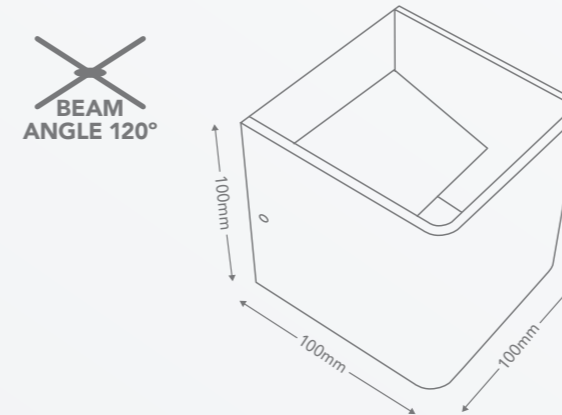

↑
Light flows both
up and down
↓

Main applications

Living areas, hallways, entrances

Power	8.3W	
Lumen output	Warm White	335lm
Efficacy	Warm White	40lm/W
Colour temperature	Warm White	3,000K
CRI	80+	
Lifespan	30,000h	
Construction	Anodised aluminium with white finish	
Package contents	8.3W LED up/down light fixture, wall plugs and screws	
Product code	White Finish Warm White Light	LWL053KWE