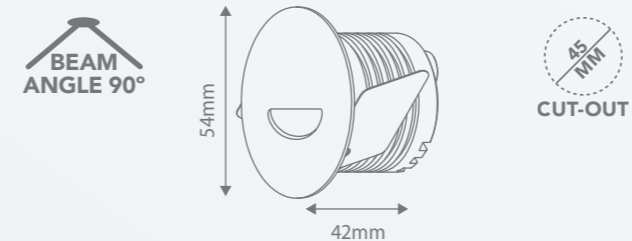

Power	2.4W	
Lumen output	Warm White	24lm
Efficacy	Warm White	10lm/W
Colour temperature	Warm White	3,000K
CRI	80+	
Dimming	Trailing & leading edge, 2 & 3 wire	
Lifespan	30,000h	
Construction	Corrosion resistant anodised aluminium	

Weatherproof rating	IP65	
Package contents	2.4W LED step light fixture	
Product codes	White Finish Warm White Light	LST013KWE
	Aluminium Finish Warm White Light	LST013KPS
	Driver Kit	LDR02D700/18

Installation Must be installed with driver kit LDR02D700/18. A minimum of 2 and a maximum of 6 step lights must be connected with each driver. Step lights must be connected in series.

Driver kit contents LDR02D700/18	Plug, lead, driver
	900mm DRIVER 100mm
	Plug coupler (x2) 100mm
	Socket coupler (x2) 100mm
	Jumper (x1) 300mm