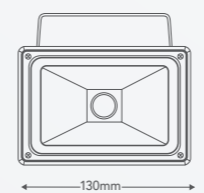

Main applications

Ideal for driveways, secluded walkways, front and back porches

UP TO
3000
LUMENS

Sensor options available

IP44
WEATHERPROOF

3 YEAR
WARRANTY

Power	10W | 20W | 30W | 40W	
Lumen output	Cool White 730 | 1615 | 2250 | 3000lm	
Efficacy	Cool White 73 | 80 | 75 | 75lm/W	
Colour temperature	Cool White	4,000K
CRI	80+	
Lifespan	15,000h	
Construction	Die-cast aluminium	
Head swivel angle	180° vertical	
Sensor detection range/angle	12m / 180°	
Sensor time-delay adjustment	10 (±5) seconds to 4 (±1) minutes	
Sensor type	Passive Infrared (PIR)	
Sensor manual override	Yes	
Package contents	LED floodlight with mounting bracket, wall plugs and screws	
Product code	10W	LFL0110WBL
	20W	LFL0120WBL
	30W	LFL0130WBL
	40W	LFL0140WBL
	10W with PIR sensor	LFS0110WBL
	30W with PIR sensor	LFS0130WBL

LFL0110WBL