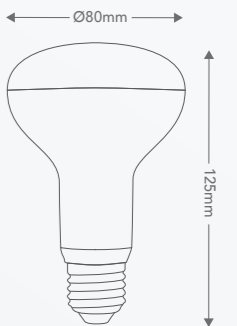

R63 LED GLOBE (5.7W)

570 LUMENS

EDISON E27

3 YEAR WARRANTY

Power	5.7W	
Lumen output	Warm White	570lm
Efficacy	Warm White	100lm/W
Colour temperature	Warm White	3,000K
CRI	80+	
Lifespan	25,000h	
Base	Edison E27	
Package contents	R63 LED Globe 5.7W mounted with Edison E27 base	
Product code	Warm White ES	LR63013KES

BEAM ANGLE 110°

R80 LED GLOBES (7W TO 7.5W)

UP TO 700 LUMENS

Dimmable option

MAXIMUM EFFICACY UP TO 100lm/W

3 YEAR WARRANTY

Power	7W	7.5W
Lumen output	Warm White 580lm Cool White 700lm	650lm 690lm
Efficacy	Warm White 82lm/W Cool White 100lm/W	86lm/W 92lm/W
Colour temperature	Warm White Cool White	3,000K 4,000K
CRI	80+	
Dimming	Trailing edge dimmers	
Lifespan	18,000h (7W) 25,000h (7.5W)	
Base	Edison E27	
Package contents	7W or 7.5W LED Globe with Edison E27 base	
Product code	7W Globes Non dimmable Warm White LR80023K Cool White LR80024K 7.5W Globes Dimmable Warm White LR80023KD Cool White LR80024KD	

BEAM ANGLE 110°

Main applications

Bathroom heater centre light
Reflector type downlights