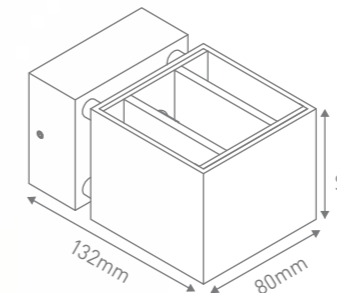

430
LUMENS

UP DOWN
LIGHT BEAM

IP54
WEATHERPROOF

6 YEAR
WARRANTY