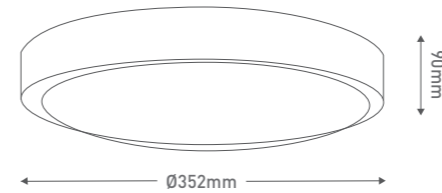

Main applications

Living areas, bedrooms, bathrooms

Power	18W	
Lumen output	Warm White	1,520lm
	Cool White	1,550lm
Efficacy	Warm White	84lm/W
	Cool White	86lm/W
Colour temperature	Warm White	3,000K
	Cool White	4,000K
CRI	80+	
Dimming	Trailing & leading edge, 2 & 3 wire	
Lifespan	24,000h	
Construction	Metal base with silver trim and plastic diffuser	
Package contents	18W LED dimmable oyster light, wall plugs and screens	
Product code	White Fascia Warm White Light	L0L023KPS
	White Fascia Cool White Light	L0L024KPS

Dimmable

3 YEAR WARRANTY

BEAM ANGLE 105°