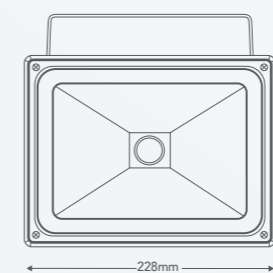

LFL0140WBL