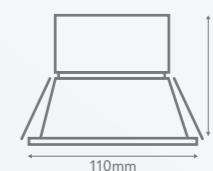

DLI90 Series

BEAM
ANGLE 85°