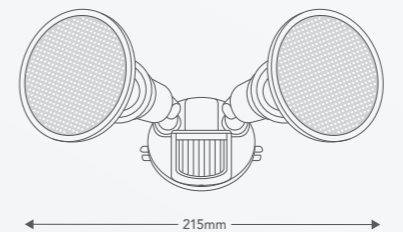

TIP

Passive infrared sensors are sensitive to a person's skin temperature through emitted body radiation, in contrast to background objects at room temperature. No energy is emitted from the sensor, thus the name "Passive Infrared" (PIR)

Power	29W	
Lumen output	Warm White	2,200lm
Efficacy	Warm White	75lm/W
Colour temperature	Warm White	3,000K
CRI	80+	
Lifespan	30,000h	
Head swivel angle	120°	
Sensor detection range/angle	12m / 180°	
Sensor time-delay adjustment	10 (±5) seconds to 4 (±1) minutes	
Sensor type	Passive Infrared (PIR)	
Construction	UV resistant polycarbonate	
Package contents	29W Twin LED floodlight with PIR sensor, wall plugs and screws, 2x14W PAR38 LED lamps	
Product code	Black Finish Warm White Light	LFS013KBL

BEAM ANGLE 120°

PAR38 replacement LED lamp (LPAR38013K)