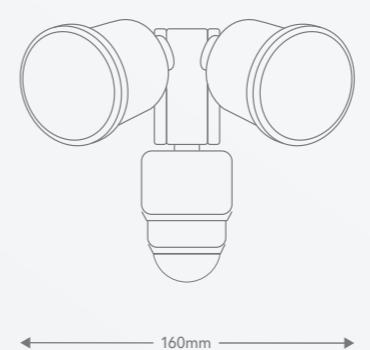

Main applications

Ideal for driveways, secluded walkways, front and back porches

Power	9W	
Lumen output	Cool White	900lm
Efficacy	Cool White	100m/W
Colour temperature	Cool White	4,000K
CRI	80+	
Lifespan	25,000h	
Head swivel angle	90° vertical and horizontal	
Sensor detection range/angle	8m / 130°	
Sensor time-delay adjustment	10 (±5) seconds to 4 (±1) minutes	
Sensor type	Passive Infrared (PIR)	
Construction	UV resistant polycarbonate	
Package contents	9W LED floodlight with sensor, wall plugs and screws	
Product code	Black Finish Cool White Light	LSS0209WBL

BEAM ANGLE 120°