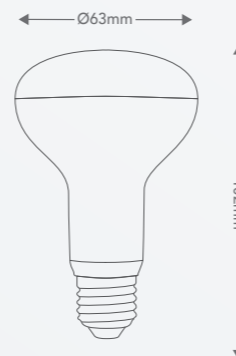

R63 LED GLOBE (5.7W)

570 LUMENS

EDISON E27

3 YEAR WARRANTY

Power	5.7W	
Lumen output	Warm White	570lm
Efficacy	Warm White	100lm/W
Colour temperature	Warm White	3,000K
CRI	80+	
Lifespan	25,000h	
Base	Edison E27	
Package contents	R63 LED Globe 5.7W mounted with Edison E27 base	
Product code	Warm White ES	LR63013KES

BEAM ANGLE 110°

EDISON E27 (ES)

R80 LED GLOBES (7W TO 7.5W)

UP TO 700 LUMENS

Dimmable option

MAXIMUM EFFICACY UP TO 100lm/W

3 YEAR WARRANTY

Power	7W	7.5W
Lumen output	Warm White 580lm Cool White 700lm	650lm 690lm
Efficacy	Warm White 82lm/W Cool White 100lm/W	86lm/W 92lm/W
Colour temperature	Warm White Cool White	3,000K 4,000K
CRI	80+	
Dimming	Trailing edge dimmers	
Lifespan	18,000h (7W) 25,000h (7.5W)	
Base	Edison E27	
Package contents	7W or 7.5W LED Globe with Edison E27 base	
Product code	7W Globes Non dimmable Warm White LR80023K Cool White LR80024K 7.5W Globes Dimmable Warm White LR80023KD Cool White LR80024KD	

BEAM ANGLE 110°