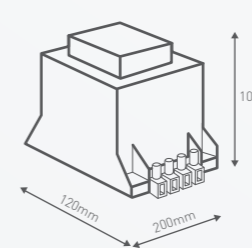

12V TRANSFORMERS

When installing 12V garden lights, a transformer is required to reduce the 240V mains voltage to the extra low voltage (12V) used by HPM D.I.Y. garden lights. Transformer selection is simple – just add up the total wattage of the garden lights in your installation and choose the next highest rating for your transformer. For example, 10W light + 20W light + 10W light + 10W light = 50W.

Maximum wattage	60W | 105W | 150W | 200W | 400W
Maximum load	60VA - 400VA models
Nominal voltage	12V
Resetting thermal overload protection	Yes
Product code	60W RGLTR60 105W RGLTR105 150W RGL11 200W RGLTR220 400W RGLTR400 (IP64)