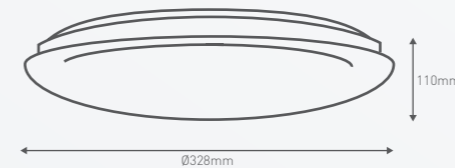

Main applications

Living areas, bedrooms, bathrooms, and undercover outdoor areas.

Power	17W	
Lumen output	Warm White	1,650 lm
	Cool White	1,750 lm
Efficacy	Warm White	98 lm/W
	Cool White	104 lm/W
Colour temperature	Warm White	3,000K
	Cool White	4,000K
CRI	80+	
Dimming	Trailing edge dimmers	
Lifespan	30,000 h	
Construction	Metal base with polycarbonate lens	
Package contents	17W LED dimmable oyster light, wall plugs and screws	
Product code	White Finish Warm White Light	LOL013KWE
	White Finish Cool White Light	LOL014KWE