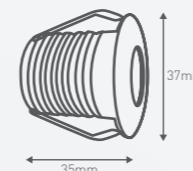

Driver kit contents LDR02D700/18

- Plug, lead, driver
- Plug coupler (x2) 100mm
- Socket coupler (x2) 100mm
- Jumper (x1)
- Hub (x3) 300mm

BEAM ANGLE 45°