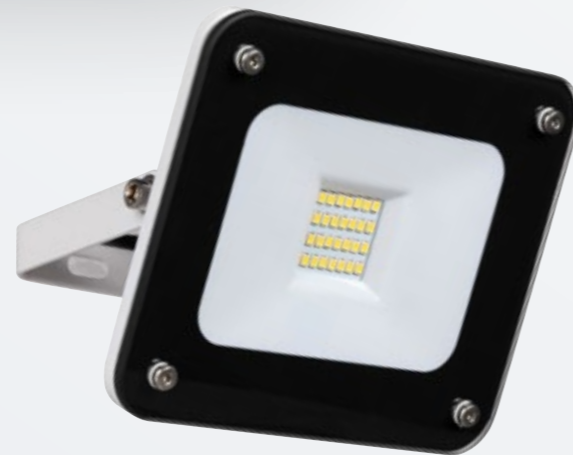

LFL0415WBL