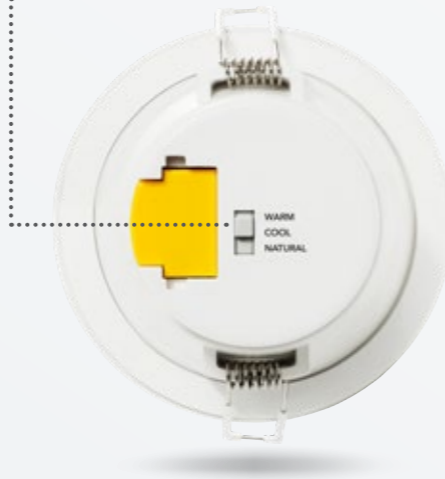

TIP
Light Colour Selector

TIP
Recessed diffuser reduces glare