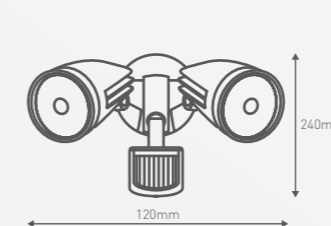

LSS0125WBL