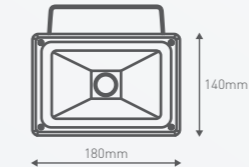

LFL0120WBL