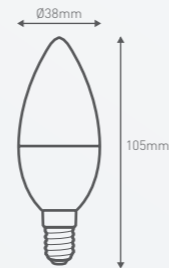

CANDLE LED GLOBES (5W)

Ideal for mood lighting especially in pendant lights or exposed fixtures like chandeliers.

UP TO **560** LUMENS

EDISON E14

3 YEAR WARRANTY

Power		5W
Lumen output	Warm White	560 lm
Efficacy	Warm White	112 lm/W
Colour temperature	Warm White	3,000K
CRI	80+	
Base	Edison Screw E14	
Package contents	Candle 5W mounted with Edison E14 Base	
Product code	5W Warm White SES	LCA023KSES

BEAM ANGLE 180°

EDISON E14 (SES)

Main applications

Chandeliers, table lamps and various luminaires

G45 LED GLOBES (4W)

NEW

The G45 globe fits a standard Australian bayonet (B22) or screw-in (E27) light fitting so it is great to use where a normal size globe won't fit. It's ideal for a wide variety of lighting décors; from café and restaurant interiors to home or office decor lighting.

UP TO **420** LUMENS

MAXIMUM EFFICACY UP TO 105lm/W

B22 + E27 OPTIONS

3 YEAR WARRANTY

Power		4W
Lumen output	Warm White	420 lm
Efficacy	Warm White	105 lm/W
Colour temperature	Warm White	3,000K
CRI	80+	
Lifespan	25,000 h	
Base	Bayonet B15/B22 Edison E14/E27	
Package contents	G45 LED Globe 4W, mounted with Bayonet B15/B22 or Edison E14/E27 base	

Product code

4W Globes Bayonet
Warm White B15 **LG45013KSBC**
Warm White B22 **LG45013KBC**

4W Globes Edison
Warm White E14 **LG45013KSES**
Warm White E27 **LG45013KES**

BEAM ANGLE 150°