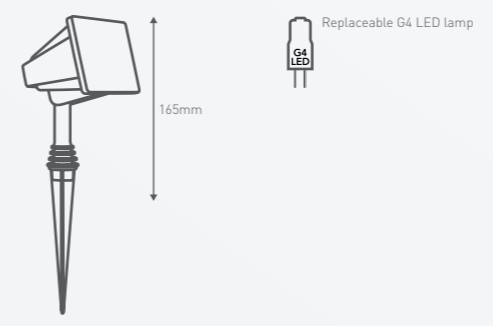

Power	1W
Nominal voltage	12V
Globe type	G4 LED lamp
Construction	Aluminium powdercoated
Package contents	1 x Light fixture with 0.3m cable and connector 1 x Ground stake 1 x Adjustable "U" clamp with screws 1 x G4 LED lamp
Requires	12V transformer and cable (not included in pack and sold separately)
CRI	80+
Weight	6.208kg
Adjustable head	Yes
Light colour	Warm White (2,700K) nominal
Wiring connection	Jaw lock connection
Product code	Black Finish GLLED003