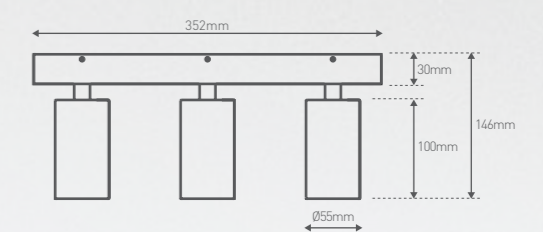

LSP0133KPS