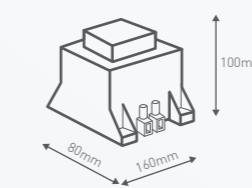

RGLTR60

RGLTR220