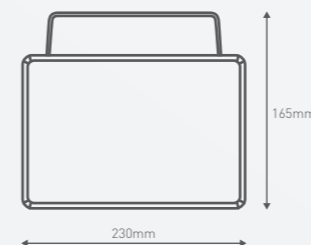

Main applications

Ideal for driveways, secluded walkways, front and back porches

Power	11W	
Lumen output	Cool White	1,100 lm
Efficacy	Cool White	100 lm/W
Colour temperature	Cool White	4,000K
CRI	80+	
Head swivel angle	180° vertical (No sensor) 90° vertical (Sensor)	
Lifespan	15,000 h (No sensor) 30,000 h (Sensor)	
Construction	UV Resistant ABS Plastic aluminium heat sink	
Sensor detection range/angle	8m / 130°	
Sensor time-delay adjustment	10 (±5) seconds to 4 (±1) minutes	
Sensor type	Passive Infrared (PIR)	
Sensor manual override	No	
Package contents	LED floodlight with mounting brackets, wall plugs and screws	
Product code	Black Finish 11W	LFL0213WBL
	11W with PIR sensor	LFS0214WBL

LFS0214WBL