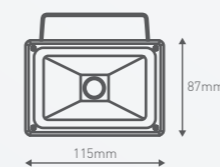

UP TO
3000
LUMENS

SENSOR
OPTIONS
AVAILABLE

IP44
WEATHERPROOF

3 YEAR
WARRANTY

Power		10W	20W	30W	40W
Lumen output	Cool White	730 lm	1,615 lm	2,250 lm	3,000 lm
Efficacy	Cool White	73 lm/W	80 lm/W	75 lm/W	75 lm/W
Colour temperature	Cool White	4,000K			
CRI	80+				
Lifespan	15,000 h				
Construction	Die-cast aluminium				
Head swivel angle	180° vertical				
Sensor detection range/angle	12m / 180°				
Sensor time-delay adjustment	10 (±5) seconds to 4 (±1) minutes				
Sensor type	Passive Infrared (PIR)				
Sensor manual override	Yes				
Package contents	LED floodlight with mounting bracket, wall plugs, screws and power cable				
Product code	10W				LFL0110WBL
	20W				LFL0120WBL
	30W				LFL0130WBL
	40W				LFL0140WBL
	10W with PIR sensor				LFS0110WBL
	30W with PIR sensor				LFS0130WBL

LFL0110WBL