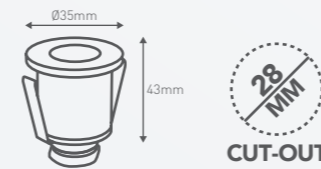

Power	0.6W
Lumen output	Warm White 20 lm
Efficacy	Warm White 33.3 lm/W
Colour temperature	Warm White 3,000K
CRI	80+
Lifespan	30,000 h
Construction	Marine Grade Stainless Steel
Weatherproof rating	IP67
Package contents	4 Pack kit contents: 4 x Deck lights 1 x 15W LED driver 1 x 10m extra low voltage cable

Product codes	Polished Aluminium Finish Single pack Warm White Light LDK013K316 Polished Aluminium Finish 4 pack Warm White Light LDR01DECK

Installation Must be installed with driver kit LDR02D700/18. A minimum of 2 and a maximum of 6 starlights must be connected with each driver. Cable connectors provided in the kit.