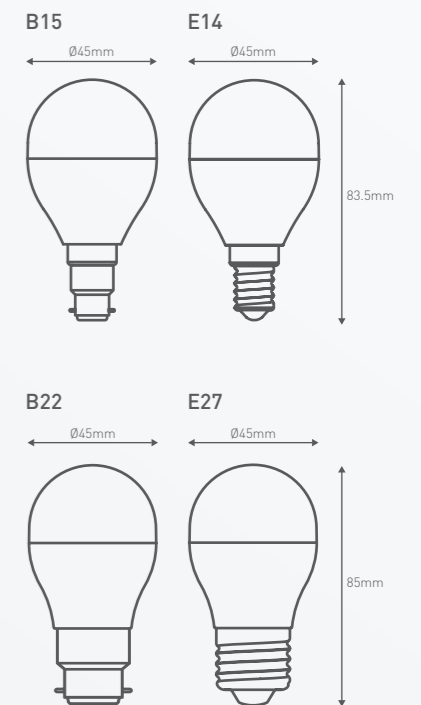

EDISON E14 (ES)

BAYONET B15 (BC)