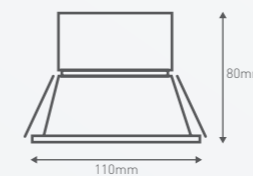

DLI90 SERIES