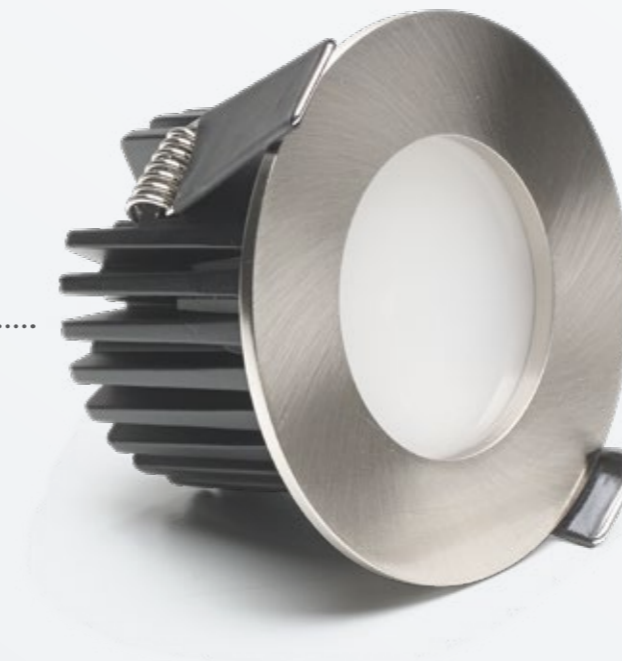

Power	9W	
Lumen output	Warm White	600 lm
	Cool White	620 lm
Efficacy	Warm White	67 lm/W
	Cool White	69 lm/W
Colour temperature	Warm White	3,000K
	Cool White	4,000K
CRI	80+	
Insulation rating	IC-4 and IC-F	
Dimming	Trailing & leading edge, 2 & 3 wire	
Lifespan	30,000 h	
Construction	Aluminium	
Package contents	Dimmable SELV external LED driver and 9W LED sealed fixture. Supplied with flex and plug	
Product codes	White Fascia	
	Warm White Light	LDL033KWE
	White Fascia	
	Cool White Light	LDL034KWE
	Aluminium Fascia	
	Warm White Light	LDL033KPS
	Aluminium Fascia	
	Cool White Light	LDL034KPS