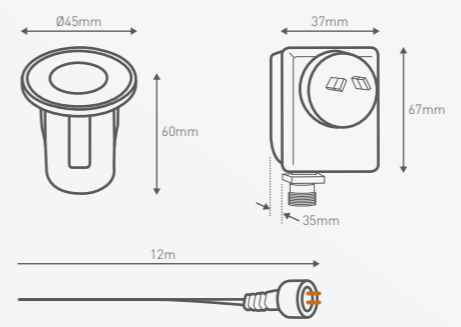

Power	0.3W (per light)
Nominal voltage	12V
Globe type	LED lamp
Construction	Aluminium Stainless Steel and glass
Package contents	4 x Deck lights 8 x Cable connector locking plugs 1 x 30mm cutting template 1 x 8.4W Transformer 1 x 12m Extra low voltage cable
Weight	4 x 0.2kg
Cut-out	Ø30mm
Light colour	White light
Product code	Brushed Stainless Steel finish RGLKRSLD4