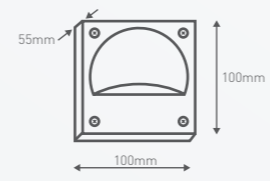

Power	0.5W
Nominal voltage	12V
Globe type	LED lamp
Construction	Aluminium and glass
Package contents	1 x LED square wall light with 0.3m cable and connector
Requires	12V transformer and cable (not included in pack and sold separately)
Weight	0.268kg
Product code	Satin Silver finish RGLSSW1