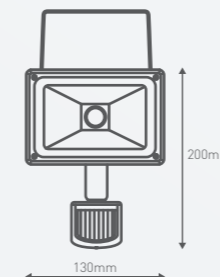

LFL0110WBL

LFL0120WBL

LFL0130WBL

LFL0140WBL

LFS0110WBL

LFS0130WBL

TORAN FLOODLIGHT WITH SENSOR (16W)

Ideal for mounting under eaves or for illuminating driveways, the Toran keeps you safe with style. Equipped with a motion sensor for energy saving and an adjustable head which enables 180° flexibility.