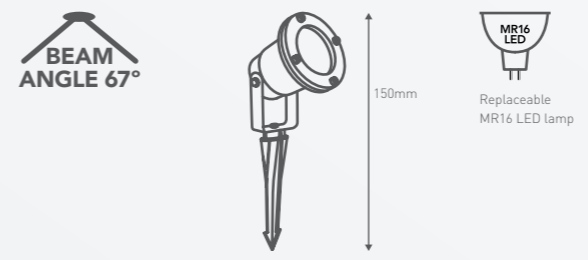

Power	4.5W
Nominal voltage	12V
Globe type	4.5W MR16 LED
Construction	Brass and Nickel plated
Package contents	1 x Light fixture with 2.9m cable and connector 1 x Ground stake 1 x Adjustable "U" clamp with screws 1 x 4.5W MR16 LED lamp
Requires	12V transformer and cable (not included in pack and sold separately)
CRI	80+
Adjustable head	Yes
Light colour	Warm White (3,000K) nominal
Lumens	370 lm
Mounting	Metal bracket / plastic ground stake
Wiring connection	Jaw lock connector
Lifespan	25,000 h
Product code	Black Finish GLLED007 Brass Finish GLLED008