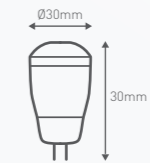

CABLE CONNECTORS

Cable connectors join your extra low voltage cables together. You simply insert the cables into the connector and twist together. These connectors contain a weatherproof sealant so no tape is required.

0.5
WATTS

MR16

REPLACEMENT GLOBES	
Power	0.5W
Lamp base	MR16
Nominal voltage	12V
Globe type	LED
Construction	Aluminium and glass
Package contents	2 x LED Globes
Finish	Satin Silver
Light colour	White light
Product code	DGLWLED