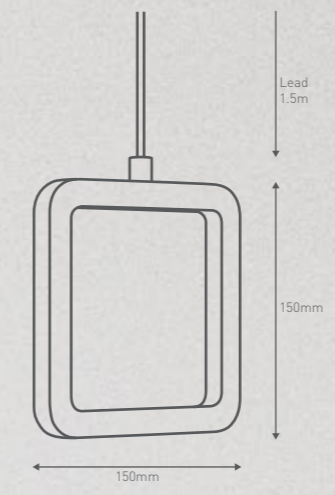

Main applications

Ideal for kitchen benchtops & bar counters

Power	8W	
Lumen output	Warm White	320 lm
Efficacy	Warm White	80 lm/W
Colour temperature	Warm White	3,000K
CRI	80+	
Dimming	Non-dimmable	
Lifespan	30,000 h	
Product codes	Silver	LPD033KPS

320 LUMENS

DIE-CAST ALUMINIUM CONSTRUCTION

3 YEAR WARRANTY