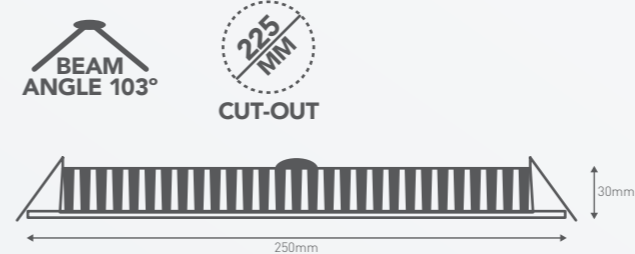

Main applications

Living areas, bedrooms, bathrooms, and undercover outdoor areas. Ideal replacement for oyster lights

Power	18W	
Lumen output	Warm White	1,440 lm
	Cool White	1,500 lm
Efficacy	Warm White	80 lm/W
	Cool White	83 lm/W
Colour temperature	Warm White	3,000K
	Cool White	4,000K
CRI	80+	
Insulation rating	IC	
Dimming	Trailing & leading edge, 2 & 3 wire	
Lifespan	30,000 h	
Construction	Aluminium	
Package contents	Dimmable SELV external LED driver and 18W LED sealed fixture. Supplied with flex and plug	
Product code	White Fascia	
	Warm White Light	LPA013KWE
	White Fascia	
	Cool White Light	LPA014KWE