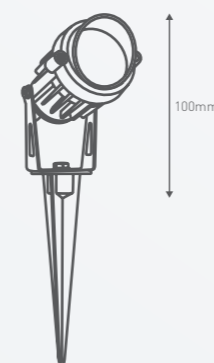

Power	5W
Nominal voltage	12V
Globe type	LED
Construction	Aluminium powder-coated
Package contents	1 x Light fixture with 0.3m cable and connector 1 x Ground stake 1 x Adjustable "U" clamp with screws 1 x G4 LED lamp
Requires	12V transformer and cable (not included in pack and sold separately)
CRI	80+
Adjustable head	Yes
Light colour	Warm White (3,000K) nominal
Lumens	200 lm
Mounting	Metal bracket / plastic ground stake
Wiring connection	Jaw lock connection
Lifespan	10,000 h
Product code	Black Finish GLLED006