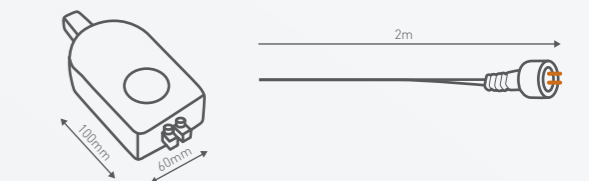

200 WATTS

IP44 WEATHERPROOF

TRANSFORMER WITH TIMER	
Maximum wattage	200W
Weatherproof rating	IP44
Automatic switch	Yes
Weight	0.350kg
Colour	Black
Product code	RGL10