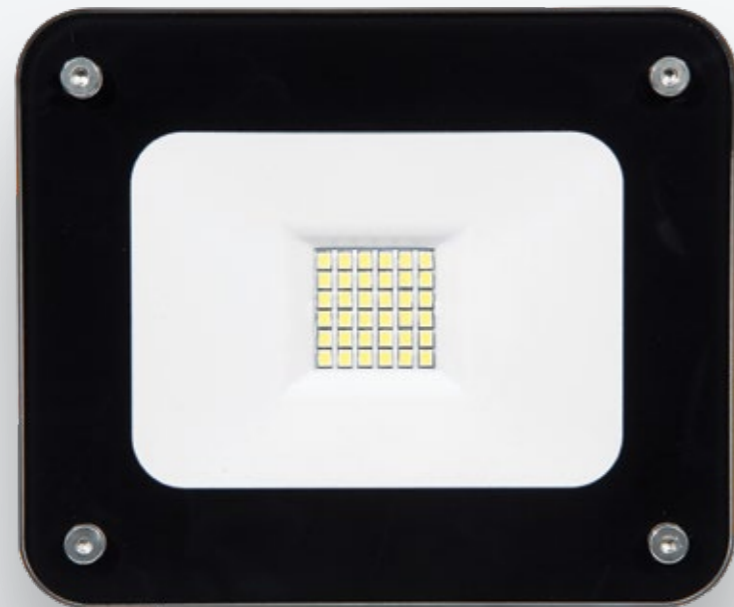

BEAM ANGLE 110°

1700 LUMENS

WALL OR CEILING MOUNTING

IP65 WEATHERPROOF

5 YEAR WARRANTY

FINA SLIM FLOODLIGHT (9W TO 15W)

NEW

The Fina floodlight combine both a contemporary design and high performance. The slim profile and sleek tempered glass diffuser bring a touch of modern design. The stunning IP rating allows the Fina to be installed fully exposed to the elements.

BEAM
ANGLE 110°

UP TO
1490
LUMENS

ADJUSTABLE
HEAD 180°

IP65
WEATHERPROOF

3 YEAR
WARRANTY

TWIN FLOODLIGHT WITH SENSOR [29W]

This versatile floodlight features dual lights that can be independently positioned allowing different areas to be illuminated. Ideal for secluded walkways and driveways the PIR sensor automatically activates lights when motion is detected within the detection range.