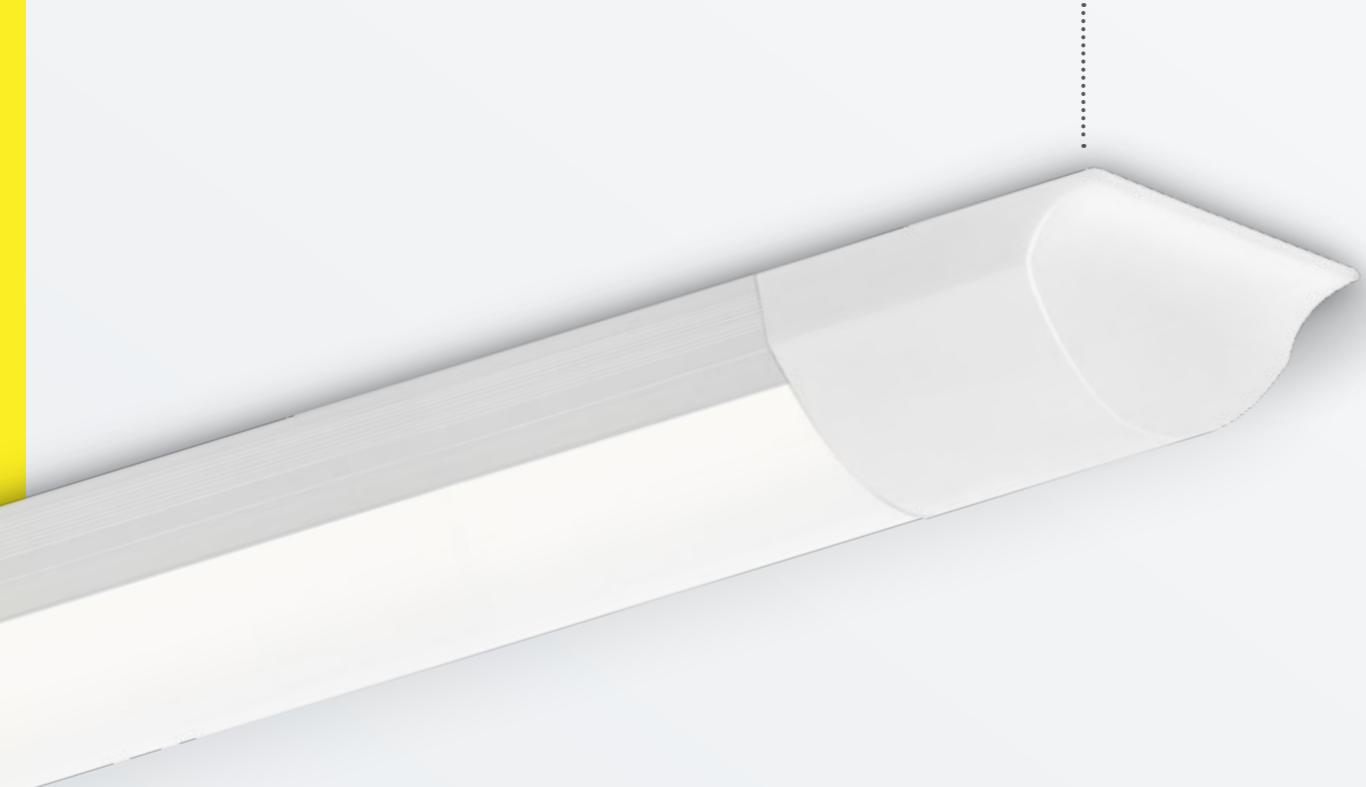

Who would have thought batten lights could look stylish! The Blade LED Batten is very slimline with a profile of just 37mm, perfect for illuminating the home or office.

Main applications

Ideal for kitchen, study & laundry