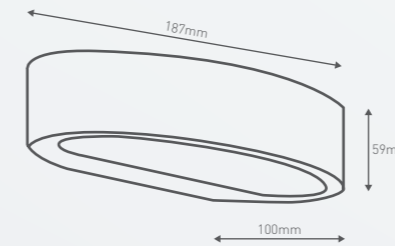

↑
Light flows both
up and down
↓

Main applications

Exterior walls, pillars,
front entrances and
alfresco areas

NEW

Power		8W (WE)		8W (BL)
Lumen output	Warm White	365 lm		276 lm
Efficacy	Warm White	50 lm/W		34 lm/W
Colour temperature	Warm White	3,000K		
CRI	80+			
Lifespan	30,000 h			
Constructions	Electroplate			
Product codes	Aluminium Finish Warm White Light			LWL063KPS
	Black Fascia Warm White Light			LWL063KBL