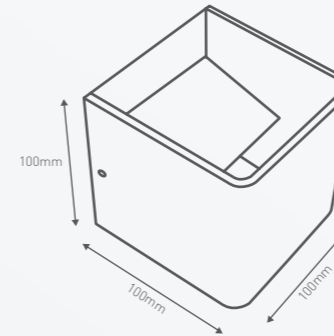

Main applications

Living areas, hallways, entrances

Power	8.3W	
Lumen output	Warm White	335 lm
Efficacy	Warm White	40 lm/W
Colour temperature	Warm White	3,000K
CRI	80+	
Lifespan	30,000 h	
Construction	Electroplate with white finish	
Package contents	8.3W LED up/down light fixture, wall plugs and screws	
Product code	White Finish Warm White Light	LWL053KWE

BEAM
ANGLE 120°