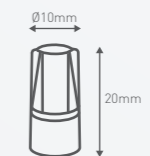

CABLE CONNECTORS	
Nominal voltage	12V
Construction	Plastic
Colour	Black
Product code	CDGLCC4