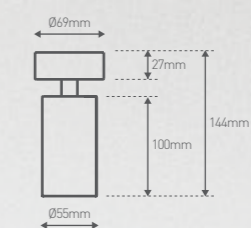

LSP0113KPS