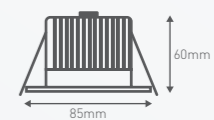

Power	9W	
Lumen output	Warm White	600 lm
	Cool White	620 lm
Efficacy	Warm White	67 lm/W
	Cool White	69 lm/W
Colour temperature	Warm White	3,000K
	Cool White	4,000K
CRI	80+	
Insulation rating	IC-4 and IC-F	
Dimming	Trailing & leading edge, 2 & 3 wire	
Lifespan	30,000 h	
Construction	Aluminium	
Package contents	Dimmable SELV external LED driver and 9W LED sealed fixture. Supplied with flex and plug	
Product codes	White Fascia	
	Warm White Light	LDL033KWE
	White Fascia	
	Cool White Light	LDL034KWE
	Aluminium Fascia	
	Warm White Light	LDL033KPS
	Aluminium Fascia	
	Cool White Light	LDL034KPS