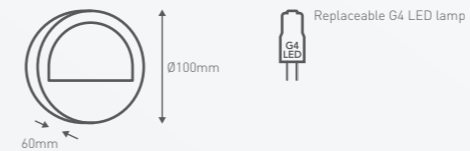

Power	1W
Nominal voltage	12V
Globe type	G4 LED lamp
Construction	Corrosion resistant 304 grade Stainless Steel
Package contents	1 x LED round wall light with 0.3m cable and connector 1 x 1W G4 LED lamp
Requires	12V transformer and cable (not included in pack and sold separately)
Light colour	Warm White (2,700K) nominal
Lumens	100 lm
Lifespan	6,000 h
Product code	Silver finish