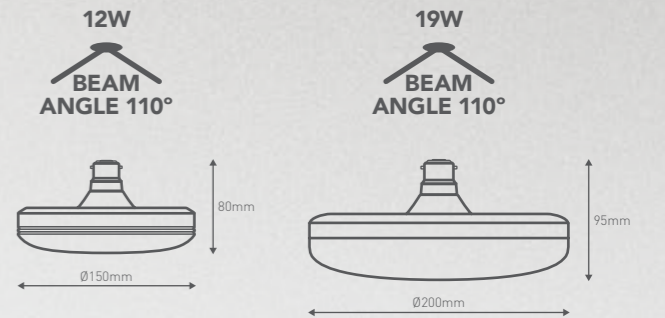

UP TO
1700
LUMENS

MAXIMUM EFFICACY
UP TO 91lm/W

BAYONET B22

3 YEAR WARRANTY

Power	12W	19W
Lumen output	Warm White 1,100 lm	1,700 lm
Efficacy	Warm White 91 lm/W	89 lm/W
Colour temperature	Warm White	3,000K
CRI	80+	
Lifespan	20,000 h	
Base	Bayonet B22	
Package contents	A60 LED Globe 12W or 19W, mounted with Bayonet B22 base	
Product code		
	12W Globe	
	Warm White BC	LT150013KBC
	19W Globe	
	Warm White BC	LT200013KBC