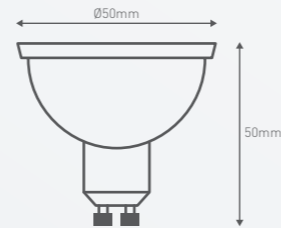

GU10 LED GLOBES (5W)

This globe is an ideal upgrade of existing GU10 halogen downlights with a low 5W power consumption.

UP TO
500
LUMENS

MAXIMUM EFFICIENCY
UP TO 100lm/W

3 YEAR
WARRANTY

Power	5W	
Lumen output	Warm White	460 lm
	Cool White	500 lm
Efficacy	Warm White	92 lm/W
	Cool White	100 lm/W
Colour temperature	Warm White	3,000K
	Cool White	4,000K
CRI	80+	
Lifespan	15,000 h	
Base	GU10	
Package contents	5W LED Globe with GU10 base	
Product code	5W LED Globes	
	Warm White	LGU10013K
	Cool White	LGU10014K

BEAM
ANGLE 65°

Main applications

Perfect upgrade of existing GU10 halogen fixtures

MAGNETIC TRANSFORMER

NEW

SUITABLE FOR MR16 LAMPS/DOWNLIGHTS

3 YEAR
WARRANTY

Input voltage	220-240V a.c.	
Input power	Full load	21W
	No load	0.5W
Output power	Full load	12V a.c. 15VA
	No load	16V a.c.
Package contents	Transformer with 1.8m flex lead and plug	
Product code	LMT0115W