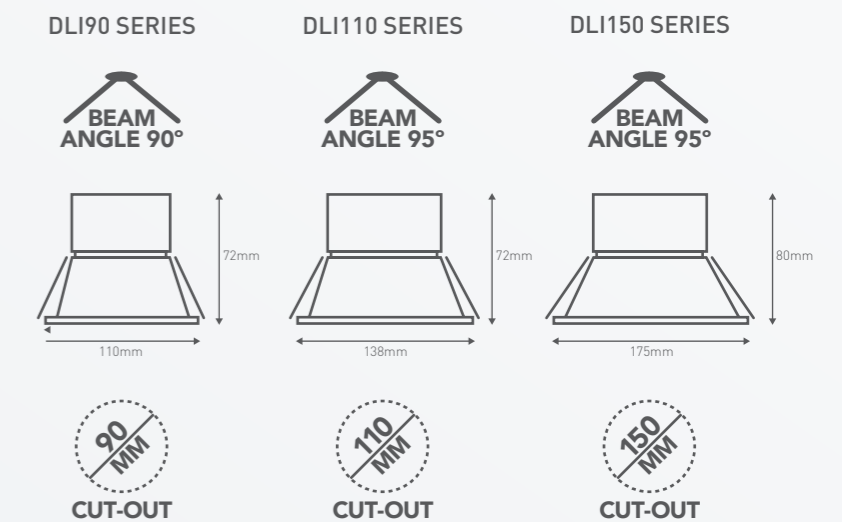

NEW

DLI DOWNLIGHT WITH LIGHT COLOUR SELECTOR SWITCH (7W - 10W)

The functional design and classic finish of the DLI adds a touch of contemporary lighting. The DLI is ideal for all rooms in the house. At only 7W to 10W the DLI with colour changing switch delivers one product with three colours - Warm White, Cool White and Natural White.

TIP
Light Colour Selector

TIP
Recessed diffuser reduces glare

Power	7W	7W	10W	
Lumen output	90mm	110mm	150mm	
	Warm White	680 lm	690 lm	1000 lm
	Cool White	730 lm	740 lm	1100 lm
	Natural White	680 lm	690 lm	1000 lm
Efficacy	90mm	110mm	150mm	
	Warm White	97 lm/W	98 lm/W	100 lm/W
	Cool White	104 lm/W	104 lm/W	110 lm/W
	Natural White	97 lm/W	98 lm/W	100 lm/W
Colour temperature	Warm White		3,000K	
	Cool White		4,000K	
CRI	80+			
Insulation rating	IC-4 and IC-F			
Dimming	Trailing edge dimmers			
Lifespan	35,000 h			
Package contents	7W to 10W dimmable downlight with integrated driver. Supplied with flex and plug			

Product codes	Ø90mm cut-out	Ø110mm cut-out	Ø150mm cut-out
	White Fascia	White Fascia	White Fascia
	Warm White, Cool White and Natural White Light	Warm White, Cool White and Natural White Light	Warm White, Cool White and Natural White Light
	DLI90TRIWE	DLI110TRIWE	DLI150TRIWE