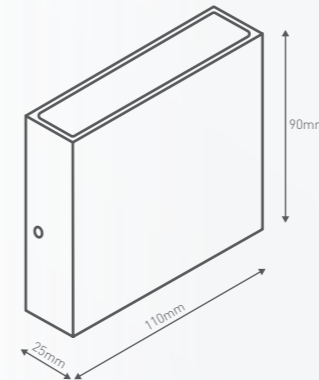

↑
Light flows both
up and down
↓

Power	7.6W	
Lumen output	Warm White	420 lm
Efficacy	Warm White	55 lm/W
Colour temperature	Warm White	3,000K
CRI	80+	
Lifespan	30,000 h	
Construction	Electroplate	
Package contents	10W LED up/down light fixture, allen key for mounting, wall plugs and screws	
Product code	Aluminium Finish Warm White Light	LWL013KPS

420
LUMENS

UP DOWN
LIGHT BEAM

IP54
WEATHERPROOF

6 YEAR
WARRANTY

~~BEAM~~
ANGLE 120°