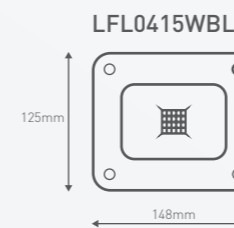

Power		9W	|	15W
Lumen output	Cool White	800 lm	|	1490 lm
Efficacy	Cool White	75 lm/W	|	75 lm/W
Colour temperature	Cool White	4,000K		
CRI	80+			
Lifespan	15,000 h			
Constructions	Tempered glass			
Package contents	LED floodlight with mounting bracket, wall plugs, screws and power cable			
Product codes	9W			LFL0409WBL
	15W			LFL0415WBL

BEAM
ANGLE 110°