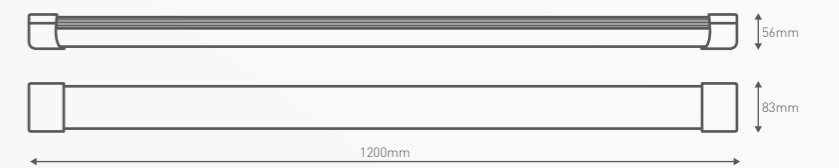

BEAM ANGLE 118°

NEW

SLIMLINE LED BATTEN

With its 40mm slim design, our Slimline Linear Batten is perfect for areas where illumination is needed but unobtrusiveness is the key.

Main applications

Ideal for kitchen, garage, laundry & undercover outdoor