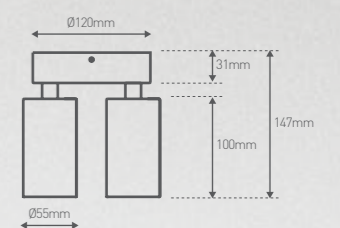

LSP0123KPS