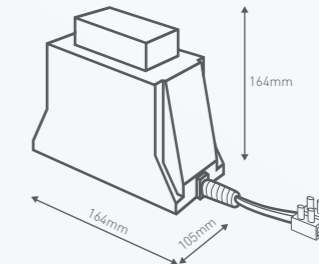

12V TRANSFORMERS

When installing 12V garden lights, a transformer is required to reduce the 240V mains voltage to the extra low voltage (12V) used by HPM D.I.Y. garden lights. Transformer selection is simple – just add up the total wattage of the garden lights in your installation and choose the next highest rating for your transformer. For example, 10W light + 20W light + 10W light + 10W light = 50W.

Maximum wattage	60W | 105W | 150W | 200W | 400W
Maximum load	60VA - 400VA models
Nominal voltage	12V
Resetting thermal overload protection	Yes
Product code	60W RGLTR60 105W RGLTR105 150W RGL11 200W RGLTR220 400W RGLTR400 (IP64)