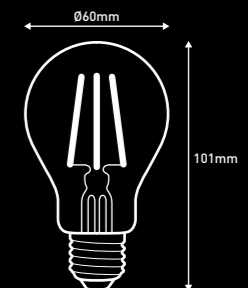

A60 INSECT LED GLOBES (5W)

Ideal for living areas and undercover outdoor areas with its yellow light output deters insects.

Power	5W	
Lumen output	460 lm	
Efficacy	92 lm/W	
Light Colour	Yellow	
Lifespan	25,000 h	
Base	Bayonet B22 | Edison E27	
Package contents	A60 LED Globe 5W mounted with Bayonet B22 or Edison E27 base	
Product code	BC	LA6001BUGBC
	ES	LA6001BUGES

Main applications

Specially turned colour filter so that light is less attractive to insects

A60 FILAMENT LED GLOBES (3.7W)

Add a touch of modern industrial to restaurants and bars with our filament globes. Or create that café atmosphere in your home by placing these above your kitchen bench. Great on their own, or complimented with a caged or clear glass shade, giving the perfect warm ambiance.

Power	3.7W	
Lumen output	Warm White	500 lm
Efficacy	Warm White	135 lm/W
Colour temperature	Warm White	3,000K
CRI	80+	
Lifespan	10,000 h	
Base	Bayonet B22 | Edison E27	
Package contents	A60 filament LED Globe 3.7W mounted with Bayonet B22 or Edison E27 base	
Product code	Warm White BC	LA6001FILBC
	Warm White ES	LA6001FILES

TIP

Ideal for pendants and chandeliers