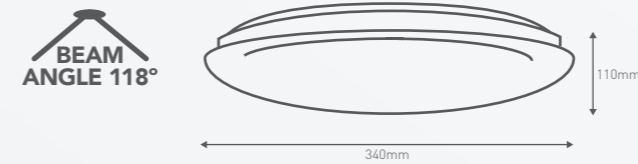

NEW

ATIS OYSTER LIGHTS NON-DIMMABLE (17W)

The Atis brings a touch of simple elegance to any room. Providing evenly distributed ambient light from the ceiling makes it the ideal light for task, general or accent lighting.

Main applications

Living areas, bedrooms, bathrooms, and undercover outdoor areas.

Power	17W	
Lumen output	Cool White	1,500 lm
Efficacy	Cool White	90 lm/W
Colour temperature	Cool White	4,000K
CRI	80+	
Dimming	No	
Lifespan	30,000 h	
Construction	Metal base with polycarbonate lens	
Package contents	17W LED non-dimmable oyster light, wall plugs and screws	
Product code	White Finish Cool White Light	LOL004KWE

1500 LUMENS

NON-DIMMABLE

3 YEAR WARRANTY