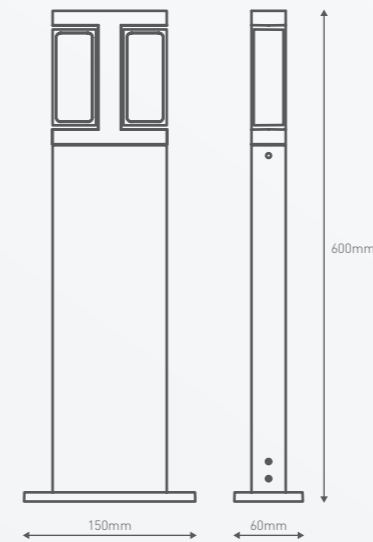

Main applications

Driveways, secluded walkways, front and back porches

Power	10W
Lumen output	Cool White 700 lm
Efficacy	Cool White 70 lm/W
Colour temperature	Cool White 4,000K
CRI	80+
Lifespan	35,000 h
Construction	Electroplate
Package contents	10W LED up/down light fixture, allen key for mounting, wall plugs and screws
Product code	Aluminium Finish Warm White Light LBD0112PS