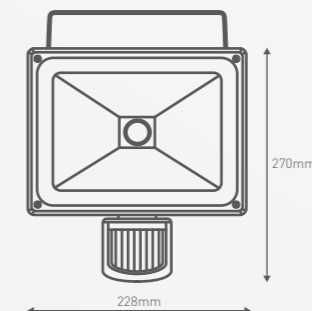

LFL0110WBL

LFL0120WBL

LFL0130WBL

LFL0140WBL

LFS0110WBL

LFS0130WBL

TORAN FLOODLIGHT WITH SENSOR (16W)

Ideal for mounting under eaves or for illuminating driveways, the Toran keeps you safe with style. Equipped with a motion sensor for energy saving and an adjustable head which enables 180° flexibility.