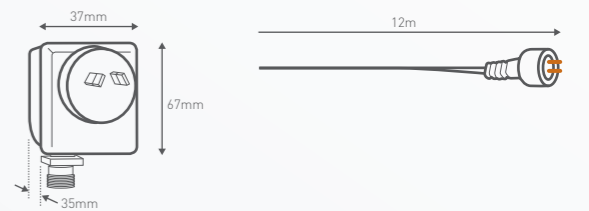

TRANSFORMER WITH TIMER

Come home late to a beautifully lit garden. Add a sunset timer to your D.I.Y garden light installation and enjoy the convenience of automation.

10 WATTS

IP56 WEATHERPROOF

LED INSTALLATION PACK	
Maximum wattage	10W
Nominal voltage	12V
Weatherproof rating	IP56
Resetting thermal overload protection	Yes
Cable length	12m
Colour	Black
Weight	0.95kg
Product code	RGLPCTAW20