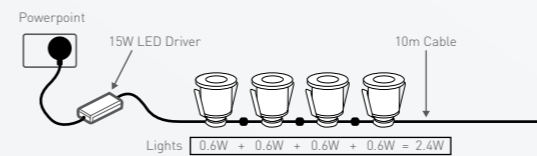

Power	0.6W
Lumen output	Warm White 20 lm
Efficacy	Warm White 33.3 lm/W
Colour temperature	Warm White 3,000K
CRI	80+
Lifespan	30,000 h
Construction	Marine Grade Stainless Steel
Weatherproof rating	IP67
Package contents	4 Pack kit contents: 4 x Deck lights 1 x 15W LED driver 1 x 10m extra low voltage cable

Product codes	Polished Aluminium Finish Single pack Warm White Light LDK013K316 Polished Aluminium Finish 4 pack Warm White Light LDR01DECK

Installation Must be installed with driver kit LDR02D700/18. A minimum of 2 and a maximum of 6 starlights must be connected with each driver. Cable connectors provided in the kit.