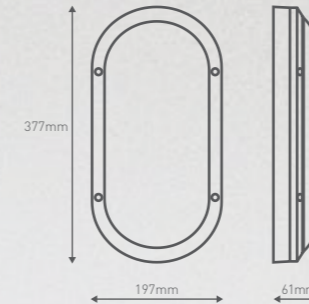

Main applications
Outdoor walls and ceilings

Power	17W	
Lumen output	Cool White	1700 lm
Efficacy	Cool White	100 lm/W
Colour temperature	Cool White	4,000K
CRI	80+	
Construction	UV resistant polycarbonate	
Package contents	17W outdoor light fixture, wall plugs and screws	
Product codes	White Finish Cool White Light	LBL034KWE
	Black Finish Cool White Light	LBL034KBL

BEAM ANGLE 110°