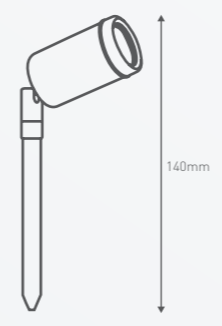

Power	1W
Nominal voltage	12V
Globe type	LED
Construction	Solid 304 grade Stainless Steel
Package contents	1 x light fixtures with 0.3m cable and connector
Requires	12V transformer and cable (not included in pack and sold separately)
Weight	0.5kg
Adjustable head	Yes
Product code	Silver Finish GLLEDSLSS