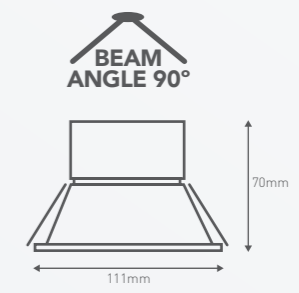

DLI90 SERIES