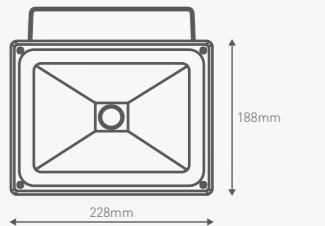

LFL0110WBL

LFL0120WBL

LFL0130WBL

LFL0140WBL

LFS0110WBL

LFS0130WBL

TORAN FLOODLIGHT WITH SENSOR (16W)

Ideal for mounting under eaves or for illuminating driveways, the Toran keeps you safe with style. Equipped with a motion sensor for energy saving and an adjustable head which enables 180° flexibility.