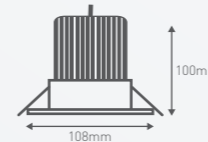

Main applications

Living areas, bedrooms, bathrooms, & undercover outdoor areas

TIP

With an outstanding 92+ CRI, Dalia downlights illuminate objects and surfaces in their true colours

Power	15W	
Lumen output	Warm White	950 lm
	Cool White	980 lm
Efficacy	Warm White	63 lm/W
	Cool White	65 lm/W
Colour temperature	Warm White	3,000K
	Cool White	4,000K
CRI	80+	
Insulation rating	IC	
Dimming	Trailing & leading edge, 2 & 3 wire	
Lifespan	30,000 h	
Construction	Corrosion resistant anodised aluminium	
Package contents	Dimmable SELV external LED driver and 15W LED sealed fixture. Supplied with flex and plug	
Product codes	White Fascia	
	Warm White Light	LDL023KWE
	White Fascia	
	Cool White Light	LDL024KWE
	Aluminium Fascia	
	Warm White Light	LDL023KPS
	Aluminium Fascia	
	Cool White Light	LDL024KPS