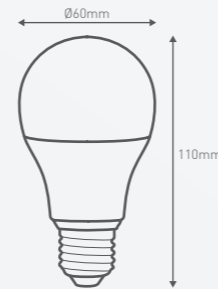

5W BEAM ANGLE 135°

8W BEAM ANGLE 175°

BAYONET B22 (BC)

EDISON E27 (ES)

A60 INSECT LED GLOBES (5W)

Ideal for living areas and undercover outdoor areas with its yellow light output deters insects.

Power	5W	
Lumen output	460 lm	
Efficacy	92 lm/W	
Light Colour	Yellow	
Lifespan	25,000 h	
Base	Bayonet B22 Edison E27	
Package contents	A60 LED Globe 5W mounted with Bayonet B22 or Edison E27 base	
Product code	BC	LA6001BUGBC
	ES	LA6001BUGES