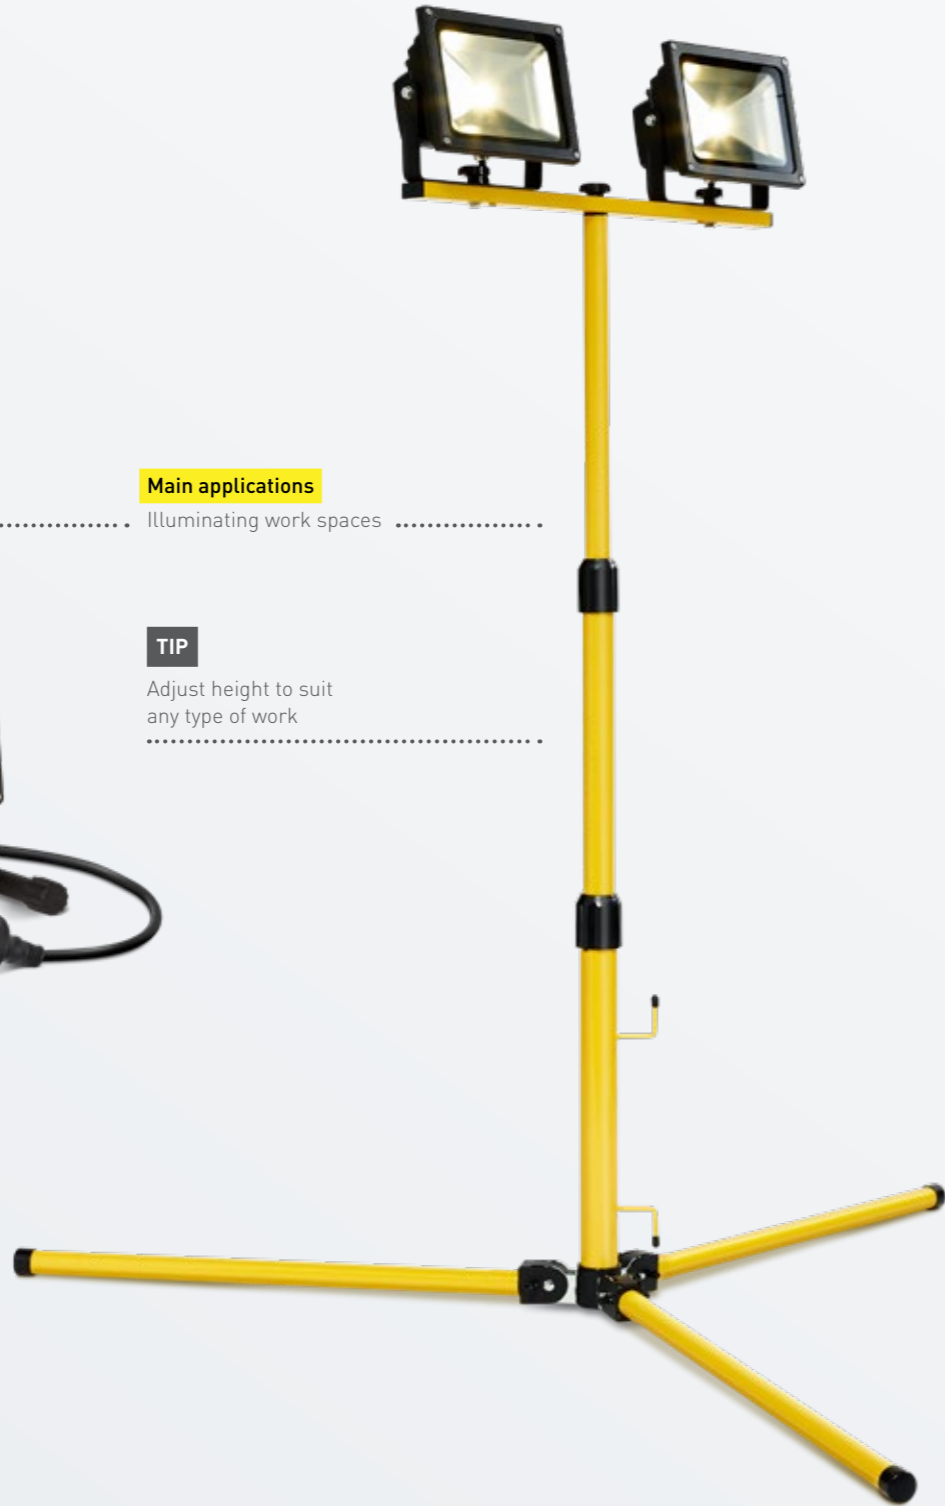

LFS0214WBL

LFL0213WBL

FORTA WORKLIGHTS (10W TO 40W)

Brighten up a work space on site, at home, in the garage or workshop with a high performing Forta LED worklight. Increase visibility and safety indoors or outdoors with this IP44 weatherproof rated range.

Main applications

..... Illuminating work spaces

TIP

Adjust height to suit any type of work

UP TO
3230
LUMENS

IP44
WEATHERPROOF

EASY
PLUG-IN

3 YEAR
WARRANTY

Power		10W	20W	30W	2 x 10W	2 x 20W
Lumen output	Cool White	730 lm	1,615 lm	2,250 lm	2 x 730 lm	2 x 1,615 lm
Efficacy	Cool White	73 lm/W	80 lm/W	75 lm/W	73 lm/W	80 lm/W
Colour temperature	Cool White					4,000K
CRI	80+					
Lifespan	15,000 h					
Construction	Die-cast aluminium					
Height adjustment	Yes tripod					
Head swivel angle	180° vertical					
Weatherproof rating	IP44					
Package contents	LED worklight with flex and plug					