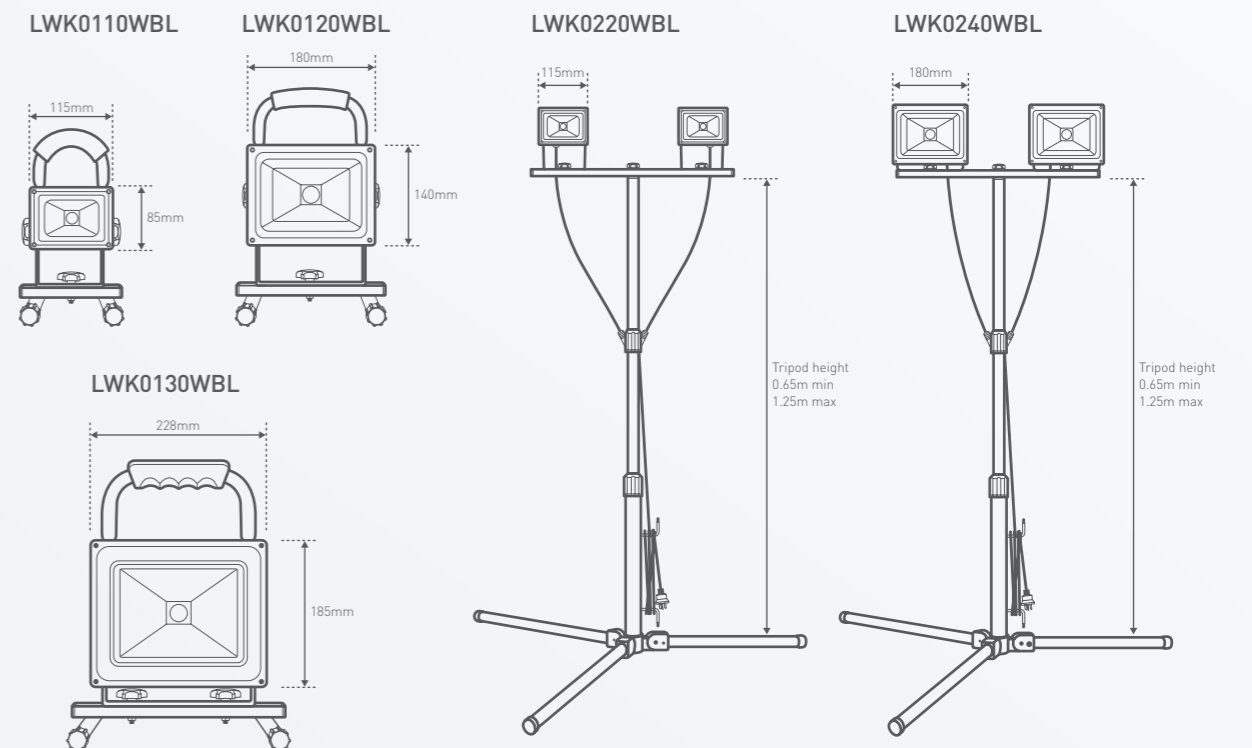

UP TO
3230
LUMENS

IP44
WEATHERPROOF

EASY
PLUG-IN

3 YEAR
WARRANTY

Power		10W	20W	30W	2 x 10W	2 x 20W
Lumen output	Cool White	730 lm	1,615 lm	2,250 lm	2 x 730 lm	2 x 1,615 lm
Efficacy	Cool White	73 lm/W	80 lm/W	75 lm/W	73 lm/W	80 lm/W
Colour temperature	Cool White					4,000K
CRI	80+					
Lifespan	15,000 h					
Construction	Die-cast aluminium					
Height adjustment	Yes tripod					
Head swivel angle	180° vertical					
Weatherproof rating	IP44					
Package contents	LED worklight with flex and plug					

Product code	Portable	
	10W	LWK0110WBL
	20W	LWK0120WBL
	30W	LWK0130WBL
	Tripods	
	2 x 10W	LWK0220WBL
	2 x 20W	LWK0240WBL