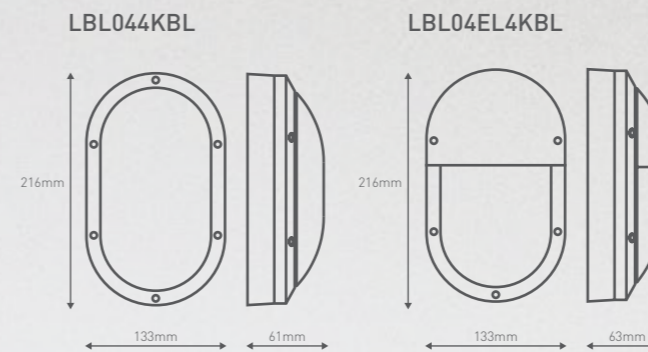

Main applications
Outdoor walls and ceilings

	LBL044KBL	LBL04EL4KBL
Power	7W	6W
Lumen output	Cool White 485 lm	420 lm
Efficacy	Cool White 69 lm/W	68 lm/W
Colour temperature	Cool White	4,000K
CRI	80+	
Lifespan	30,000 h	
Constructions	UV resistant polycarbonate	
Package contents	6-7W outdoor light fixture, wall plugs and screws	
Product codes	Black Finish Cool White Light	LBL044KBL
	Black Fascia Cool White Light	LBL04EL4KBL