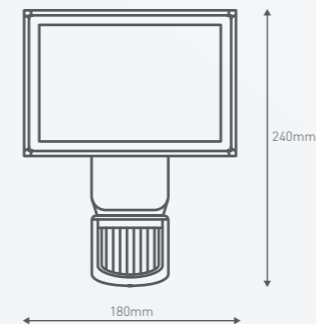

TORAN FLOODLIGHT WITH SENSOR (16W)

Ideal for mounting under eaves or for illuminating driveways, the Toran keeps you safe with style. Equipped with a motion sensor for energy saving and an adjustable head which enables 180° flexibility.

Main applications
Ideal for driveways, secluded walkways, front and back porches

Power	16W	
Lumen output	Cool White	1,700 lm
Efficacy	Cool White	106 lm/W
Colour temperature	Cool White	4,000K
CRI	80+	
Lifespan	30,000 h	
Head swivel angle	90° vertical / 120° horizontal	
Sensor detection range/angle	12m / 180°	
Sensor time-delay adjustment	10 (±5) seconds to 4 (±1) minutes	
Sensor type	Passive Infrared (PIR)	
Sensor manual override	Yes	
Construction	UV resistant polycarbonate with aluminium heat sink	
Package contents	16W LED floodlight with sensor, wall plugs and screws	
Product code	Black Finish Cool White Light	LFS0316WBL

BEAM ANGLE 100°

1700 LUMENS

PIR
SENSOR WITH
MANUAL
OVERRIDE

IP44
WEATHERPROOF

3 YEAR WARRANTY