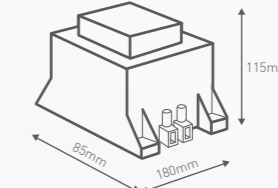

RGLTR105

RGLTR400