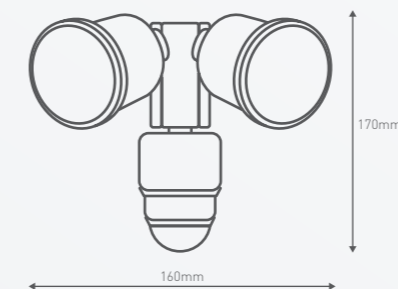

MAXIS FLOODLIGHT (9W)

The Maxis provides added security to outdoor areas with an integrated PIR motion sensor that lights up automatically when movement is detected.

↑
Horizontal
and vertical
adjustable
head up to 90°
↓

Main applications

Ideal for driveways, secluded walkways, front and back porches

Power	9W	
Lumen output	Cool White	900 lm
Efficacy	Cool White	100 lm/W
Colour temperature	Cool White	4,000K
CRI	80+	
Lifespan	25,000 h	
Head swivel angle	90° vertical and horizontal	
Sensor detection range/angle	8m / 130°	
Sensor time-delay adjustment	10 (±5) seconds to 4 (±1) minutes	
Sensor type	Passive Infrared (PIR)	
Construction	UV resistant polycarbonate	
Package contents	9W LED floodlight with sensor, wall plugs and screws	
Product code	Black Finish Cool White Light	LSS0209WBL

BEAM
ANGLE 120°

900
LUMENS

ADJUSTABLE
TIME-DELAY
& LUX LEVEL

IP44
WEATHERPROOF

3 YEAR
WARRANTY