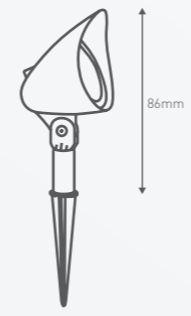

Power	1W
Nominal voltage	12V
Globe type	LED
Construction	Black die-cast housing
Package contents	1 x Light fixture with 0.3m cable and connector 1 x Durable plastic stake
Requires	12V transformer and cable (not included in pack and sold separately)
Adjustable head	Yes
Product code	Black Finish RGLLSP1M2