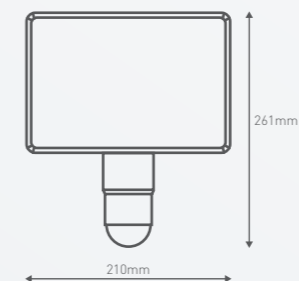

LFL0213WBL