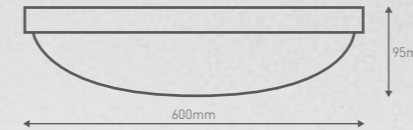

OROYA OUTDOOR BUNKER LIGHT (12W)

The Oroya is a great choice as a weatherproof outdoor lighting solution with the versatility of being mounted on a wall or in a ceiling. With a weatherproof IP65 rating, it is the ideal solution as an outdoor oyster light or bunker wall light.

Main applications
Outdoor walls and ceilings

Power	12W	
Lumen output	Cool White	870 lm
Efficacy	Cool White	72 lm/W
Colour temperature	Cool White	4,000K
CRI	80+	
Construction	UV resistant polycarbonate	
Package contents	12W outdoor light fixture, wall plugs and screws	
Product codes	White Finish Cool White Light	LBL014KWE
	Black Finish Cool White Light	LBL014KBL

BEAM ANGLE 120°

870 LUMENS

WALL OR CEILING MOUNTING

IP65 WEATHERPROOF

3 YEAR WARRANTY