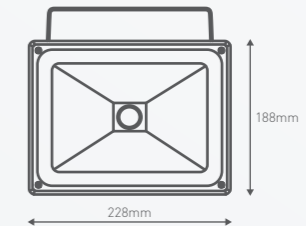

LFL0130WBL