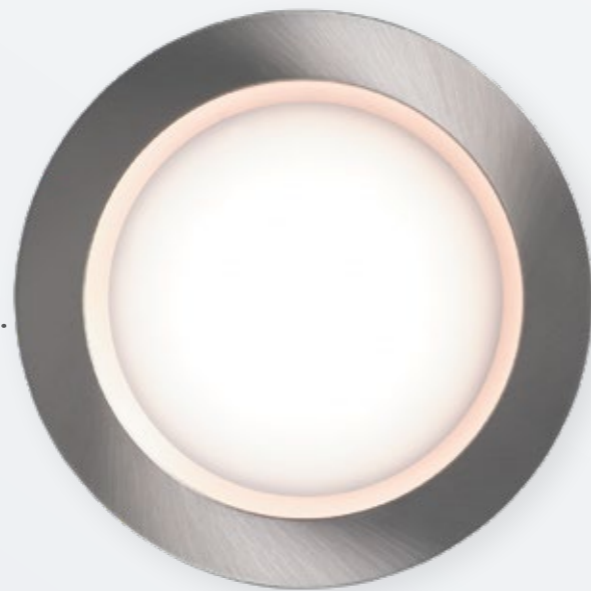

DLS DOWNLIGHT SERIES (10W)

Behind the stylish façade of white or brushed chrome, the DLS features a frosted recessed diffuser to reduce glare and ensure a perfect light spread across any room. Our vision, improving your vision.

Main applications

Living areas, bedrooms, bathrooms, & undercover outdoor areas

TIP

Recessed diffuser reduces glare

Power	10W	
Lumen output	Warm White	830 lm
	Cool White	835 lm
Efficacy	Warm White	83 lm/W
	Cool White	83.5 lm/W
Colour temperature	Warm White	3,000K
	Cool White	4,000K
CRI	80+	
Insulation rating	IC-4 and IC-F	
Dimming	Trailing edge dimmers	
Lifespan	30,000 h	
Package contents	Dimmable SELV external LED driver with quick-connect plug and 10W LED sealed fixture. Supplied with flex and plug	
Product codes	White Fascia Warm White Light	DLS9001
	White Fascia Cool White Light	DLS9002
	Brushed Chrome Fascia Warm White Light	DLS9003
	Brushed Chrome Fascia Cool White Light	DLS9004