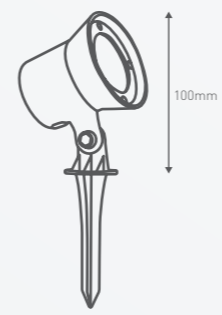

Power	1W
Nominal voltage	12V
Globe type	LED
Construction	Black die-cast housing
Package contents	1 x Light fixture with 0.3m cable and connector 1 x Durable plastic stake
Requires	12V transformer and cable (not included in pack and sold separately)
Weight	0.320kg
Adjustable head	Yes
Product code	Black Finish GLLEDSLBL