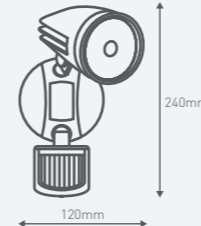

LSS0112WBL