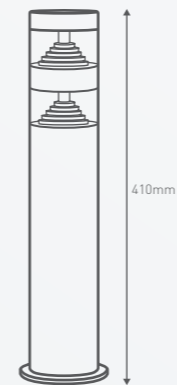

Power	8W
Nominal voltage	12V
Globe type	LED lamp
Construction	304 Grade Stainless Steel
Package contents	1 x Bollard with 0.3m cable and connector
Requires	12V transformer and cable (not included in pack and sold separately)
Weight	0.7kg
Light colour	Warm White (3,000K) nominal
Product code	Silver finish RGL1215