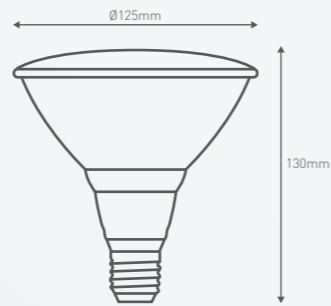

PAR38 LED GLOBE (14W)

Update your existing floodlights with the latest in energy-saving PAR 38 globes. These beauties beam 1,100 glorious lumens from a tidy 14W and have a potential lifespan of 30,000 hours.

1800 LUMENS

EDISON E27

3 YEAR WARRANTY

Power	14W	
Lumen output	Warm White	1,100 lm
Efficacy	Warm White	78 lm/W
Colour temperature	Warm White	3,000K
CRI	80+	
Lifespan	30,000 h	
Base	Edison E27	
Package contents	PAR38 Globe 14W mounted with Edison E27 base	
Product code	Warm White ES	LPAR38013K

BEAM ANGLE 120°

EDISON E27 (ES)

PAR38 LED GLOBE (8W)

NEW

...And now in matt black finish

800 LUMENS

EDISON E27

3 YEAR WARRANTY

Power	8W	
Lumen output	Cool White	800 lm
Efficacy	Cool White	100 lm/W
Colour temperature	Cool White	4,000K
CRI	80+	
Lifespan	30,000 h	
Base	Edison E27	
Package contents	PAR38 Globe 8W mounted with Edison E27 base	
Product code	Cool White ES	LPAR38024KES

BEAM ANGLE 110°