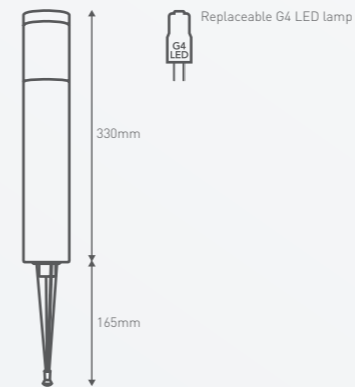

Power	1W
Nominal voltage	12V
Globe type	G4 LED lamp
Construction	304 Grade Stainless Steel
Package contents	1 x Bollard with 0.3m cable and connector 1 x Ground stake 1 x G4 LED lamp
Requires	12V transformer and cable (not included in pack and sold separately)
Light colour	Warm White (2,700K) nominal
Lumens	100 lm
Mounting	Plastic ground stake
Wiring connection	Jaw lock connection
Lifespan	6,000 h
Product code	Silver finish RGLLED001