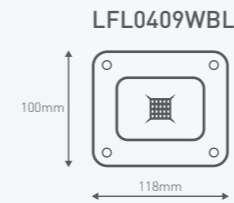

Power		9W	|	15W
Lumen output	Cool White	800 lm	|	1490 lm
Efficacy	Cool White	75 lm/W	|	75 lm/W
Colour temperature	Cool White	4,000K		
CRI	80+			
Lifespan	15,000 h			
Constructions	Tempered glass			
Package contents	LED floodlight with mounting bracket, wall plugs, screws and power cable			
Product codes	9W			LFL0409WBL
	15W			LFL0415WBL

BEAM
ANGLE 110°