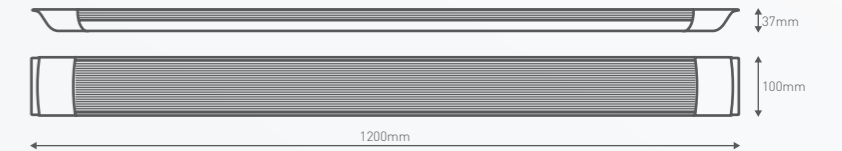

UP TO
3600
LUMENS

3 YEAR
WARRANTY

Power		36W
Lumen output	Cool White	3600 lm
Efficacy	Cool White	100 lm/W
Colour temperature	Cool White	4,000K
CRI	80+	
Dimming	Non-dimmable	
Lifespan	35,000 h	
Product codes	1200mm Cool White	LLF024K1200

BEAM
ANGLE 108°

LLF024K1200