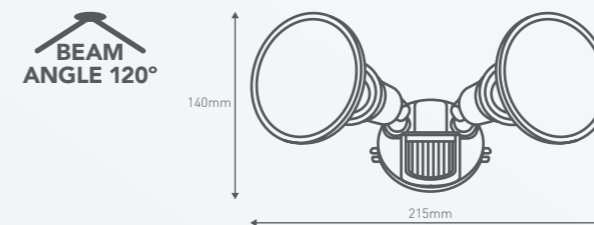

TIP

Passive infrared sensors are sensitive to a person's skin temperature through emitted body radiation, in contrast to background objects at room temperature. No energy is emitted from the sensor, thus the name "Passive Infrared" (PIR)

Power	29W	
Lumen output	Warm White	2,200 lm
Efficacy	Warm White	75 lm/W
Colour temperature	Warm White	3,000K
CRI	80+	
Lifespan	30,000 h	
Head swivel angle	120°	
Sensor detection range/angle	12m / 180°	
Sensor time-delay adjustment	10 (±5) seconds to 4 (±1) minutes	
Sensor type	Passive Infrared (PIR)	
Construction	UV resistant polycarbonate	
Package contents	29W Twin LED floodlight with PIR sensor, wall plugs and screws, 2x14W PAR38 LED lamps	
Product code	Black Finish Warm White Light	LFS013KBL