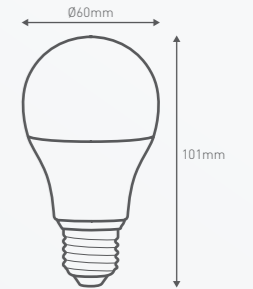

BAYONET B22 (BC)

EDISON E27 (ES)