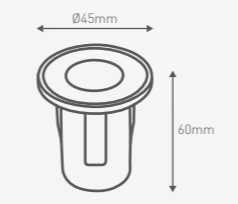

Power	0.3W (per light)
Nominal voltage	12V
Globe type	LED lamp
Construction	Aluminium, Stainless Steel and glass
Package contents	4 x Deck lights with cable connector locking plugs
Requires	1 x 10W Transformer 1 x Standard duty 0.5mm cable (not included in pack and sold separately)
Weight	4 x 0.5kg
Cut-out	Ø30mm
Light colour	White light
Product code	Brushed Stainless Steel finish RGLKRSLD24