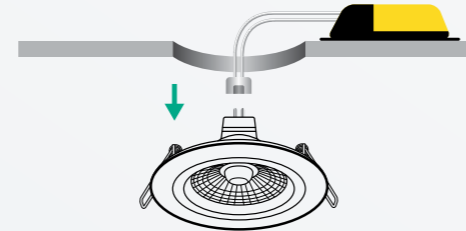

Our downlights range from 80 to 92, to enhance skin tones, hues and textures in rooms.

BEAM ANGLE

The light effect from a luminaire is determined by its beam angle. That is the shape and direction of light generated by the lamp. Most conventional fixtures deliver a focused light distribution at 35-60° beam angle, but LED technology can go well above those values, while still maintaining a fair pool of light.

Main applications

DIY Replacement of existing halogen MR16 downlights.

TIP

Compatible with all leading brands of transformers on the market

Install it yourself in **3** easy steps.

1. Remove.

Unplug and remove existing MR16 halogen downlight.