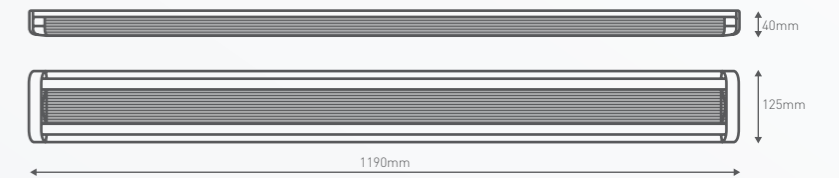

Power	40W
Lumen output	Cool White 4400 lm
Efficacy	Cool White 110 lm/W
Colour temperature	Cool White 4,000K
CRI	80+
Dimming	Non-dimmable
Lifespan	40,000 h
Product codes	Cool White M5FD228LED