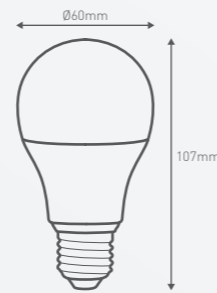

A60 LED DIMMABLE GLOBES (8W)

NEW

Where you want a warm light, these are ideal. They emit up to 875 lumens on a mere 8W. They're perfect in living areas, bedrooms, and hallways and create moody ambience

875 LUMENS

MAXIMUM EFFICACY UP TO 109lm/W

B22 + E27 OPTIONS

3 YEAR WARRANTY

Power	8W	
Lumen output	Warm White	875 lm
Efficacy	Warm White	109 lm/W
Colour temperature	Warm White	3,000K
CRI	80+	
Dimming	Trailing edge dimmers	
Lifespan	25,000 h	
Base	Bayonet B22 | Edison E27	
Package contents	A60 LED Dimmable Globe 8W, mounted with Bayonet B22 or Edison E27 base	
Product code	8W Globes	
	Warm White BC	LA60023KBCD
	Warm White ES	LA60023KESD

BEAM ANGLE 125°

BAYONET B22 (BC)

EDISON E27 (ES)

A60 LED GLOBES (5W TO 8W)

These are great energy-savers. They emit up to 1,035 lumens on a mere 8W. They're perfect in living rooms, bedrooms, and hallways. Start slashing your energy bills. And help the planet too.

UP TO 1035 LUMENS

MAXIMUM EFFICACY UP TO 129lm/W

B22 + E27 OPTIONS

3 YEAR WARRANTY

Power	5W	8W
Lumen output	Warm White 490 lm Cool White 520 lm	945 lm 1,035 lm
Efficacy	Warm White 98 lm/W Cool White 104 lm/W	118 lm/W 129 lm/W
Colour temperature	Warm White Cool White	3,000K 4,000K
CRI	80+	
Lifespan	25,000 h	
Base	Bayonet B22 | Edison E27	
Package contents	A60 LED Globe 5W or 8W, mounted with Bayonet B22 or Edison E27 base	
Product code	5W Globes	
	Warm White BC	LA60013KBC
	Warm White ES	LA60013KES
	Cool White BC	LA60014KBC
	Cool White ES	LA60014KES
	8W Globes	
	Warm White BC	LA60023KBC
	Warm White ES	LA60023KES
	Cool White BC	LA60024KBC
	Cool White ES	LA60024KES

5W BEAM ANGLE 135°

8W BEAM ANGLE 175°