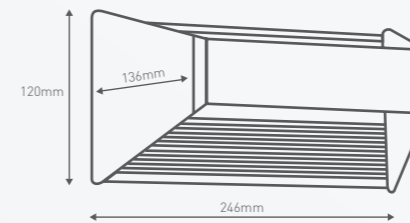

Main applications

Exterior walls, pillars, front entrances and alfresco areas

Power	13W	
Lumen output	Warm White	500 lm
Efficacy	Warm White	38 lm/W
Colour temperature	Warm White	3,000K
CRI	80+	
Lifespan	35,000 h	
Construction	Power coated	
Package contents	13W LED up/down light fixture, allen key for mounting, wall plugs and screws	
Product code	Aluminium Finish Warm White Light	LWL093KBL

BEAM
ANGLE 120°