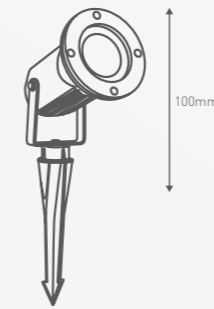

Power	3W
Nominal voltage	12V
Globe type	LED
Construction	Aluminium powder-coated
Package contents	1 x Light fixture with 0.3m cable and connector 1 x Ground stake 1 x Adjustable "U" clamp with screws
Requires	12V transformer and cable (not included in pack and sold separately)
CRI	80+
Adjustable head	Yes
Light colour	Warm White (3,000K) nominal
Lumens	200 lm
Lifespan	10,000 h
Product code	Black Finish GLLED004

BEAM
ANGLE 43°