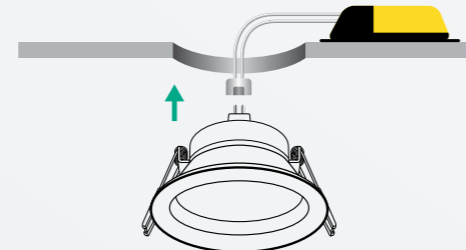

2. Replace.

Plug-in your new HPM MR16 LED downlight and install back into ceiling.