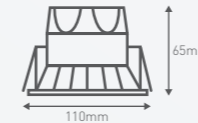

TIP

At only 65mm depth, AZA+ downlights will fit in most ceiling cavities

Power	8W	
Lumen output	Warm White	750 lm
	Cool White	820 lm
Efficacy	Warm White	93 lm/W
	Cool White	102 lm/W
Colour temperature	Warm White	3,000K
	Cool White	4,000K
CRI	80+	
Insulation rating	IC-4 and IC-F	
Dimming	Trailing edge dimmers	
Lifespan	35,000 h	
Package contents	8W dimmable downlight with integrated driver. Supplied with flex and plug	
Product codes	White Fascia Warm White Light	LDL043KWE
	White Fascia Cool White Light	LDL044KWE
	Polished Silver Fascia Warm White Light	LDL043KPS
	Polished Silver Fascia Cool White Light	LDL044KPS

CUT-OUT