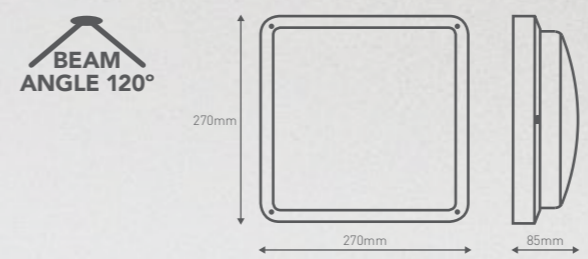

Power	12W	
Lumen output	Cool White	870 lm
Efficacy	Cool White	72 lm/W
Colour temperature	Cool White	4,000K
CRI	80+	
Construction	UV resistant polycarbonate	
Package contents	12W outdoor light fixture, wall plugs and screws	
Product codes	White Finish Cool White Light	LBL024KWE
	Black Finish Cool White Light	LBL024KBL