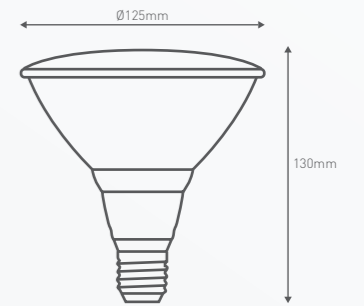

EDISON E27 (ES)