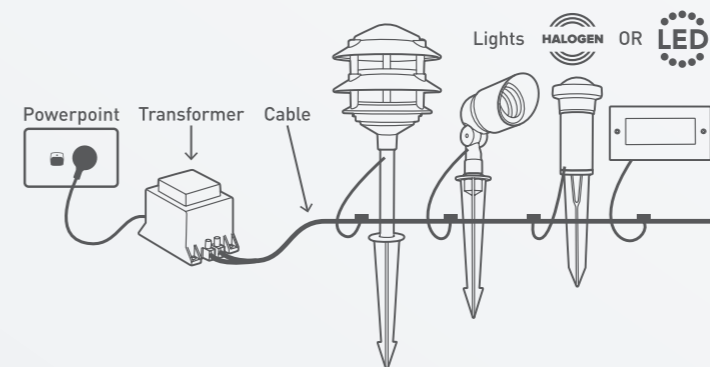

*IMPORTANT:

- For a 60VA transformer you can use up to 60W of halogen lamps or 30W of LED lamps.
- If mixing halogen and LED globes then follow equation below to determine the right size transformer:
   $(\text{Number of LED globes} \times \text{wattage} \times 2) + (\text{Number of halogen globes} \times \text{wattage}) = \text{total wattage of required transformer}$
- Always choose a transformer of higher rating than the total load of all lights put together.