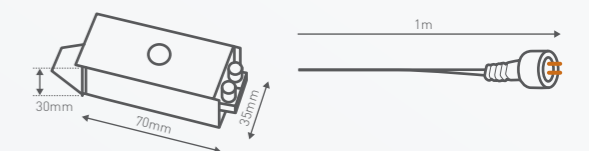

150 WATTS

IP44 WEATHERPROOF

TRANSFORMER WITH SENSOR	
Maximum wattage	150W
Nominal voltage	12V
Weatherproof rating	IP44
Automatic switch	Yes
UV Resistant	Yes
Weight	0.203kg
Colour	Black
Product code	DGLS150