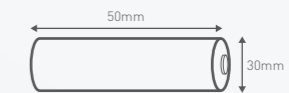

BATTERIES	
Current	600mAh
Construction	NiCD Nickel-cadmium
Colour	Yellow
Package contents	4 x Solar rechargeable batteries
Battery type	AA
Product code	DSLBAT4