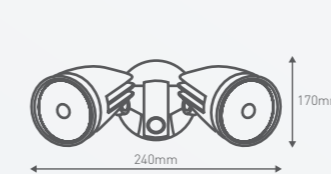

LSP0125WBL