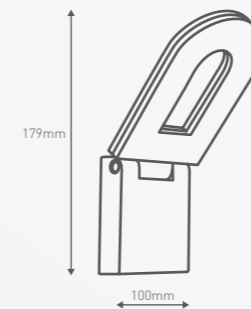

Main applications

Exterior walls, pillars,
front entrances and
alfresco areas

Power	9W	
Lumen output	Warm White	600 lm
Efficacy	Warm White	60 lm/W
Colour temperature	Warm White	3,000K
CRI	80+	
Lifespan	35,000 h	
Construction	Electroplate	
Package contents	12W LED up/down light fixture, allen key for mounting, wall plugs and screws	
Product code	Aluminium Finish Warm White Light	LWL083KPS

~~X~~
**BEAM
ANGLE 110°**