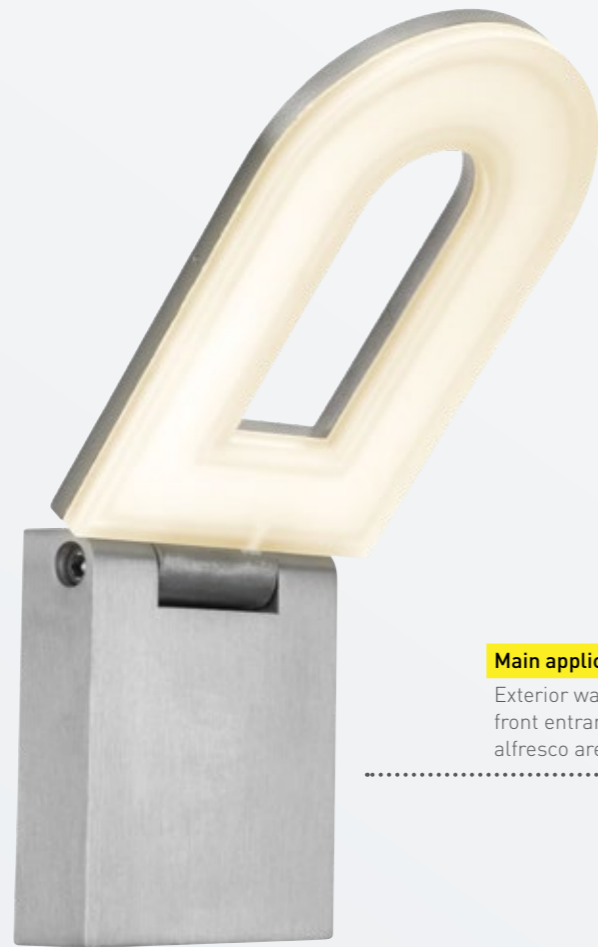

↑
Light flows both
up and down
↓

Main applications

Exterior walls, pillars, front entrances and alfresco areas

Power	10W
Lumen output	Warm White 720 lm
Efficacy	Warm White 72 lm/W
Colour temperature	Warm White 3,000K
CRI	80+
Lifespan	35,000 h
Construction	Electroplate
Package contents	12W LED up/down light fixture, allen key for mounting, wall plugs and screws
Product code	Aluminium Finish Warm White Light LWL073KPS

~~BEAM ANGLE 100°~~

720 LUMENS

ADJUSTABLE HEAD 90°

IP65 WEATHERPROOF

5 YEAR WARRANTY

ROTAYA

EXTERIOR ADJUSTABLE LIGHT (10W)

NEW

For a unique, eye-catching design, step out of the box with Rotaya. The LED globe is designed with smooth, circular curves, while the base is straight, sharp and angular. Rotaya dares to be different by merging such contrasting shapes, resulting in a superb look that draws in the eye. This ultra-modern looking light is also ultra-flexible, with a beam angle of 110 degrees. Durable, long-lasting and striking in design, Rotaya will be a stand-out from the rest!

↑
Light flows both
up and down
↓

Main applications

Exterior walls, pillars,
front entrances and
alfresco areas

Power	9W	
Lumen output	Warm White	600 lm
Efficacy	Warm White	60 lm/W
Colour temperature	Warm White	3,000K
CRI	80+	
Lifespan	35,000 h	
Construction	Electroplate	
Package contents	12W LED up/down light fixture, allen key for mounting, wall plugs and screws	
Product code	Aluminium Finish Warm White Light	LWL083KPS