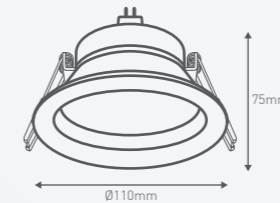

DLI90 SERIES