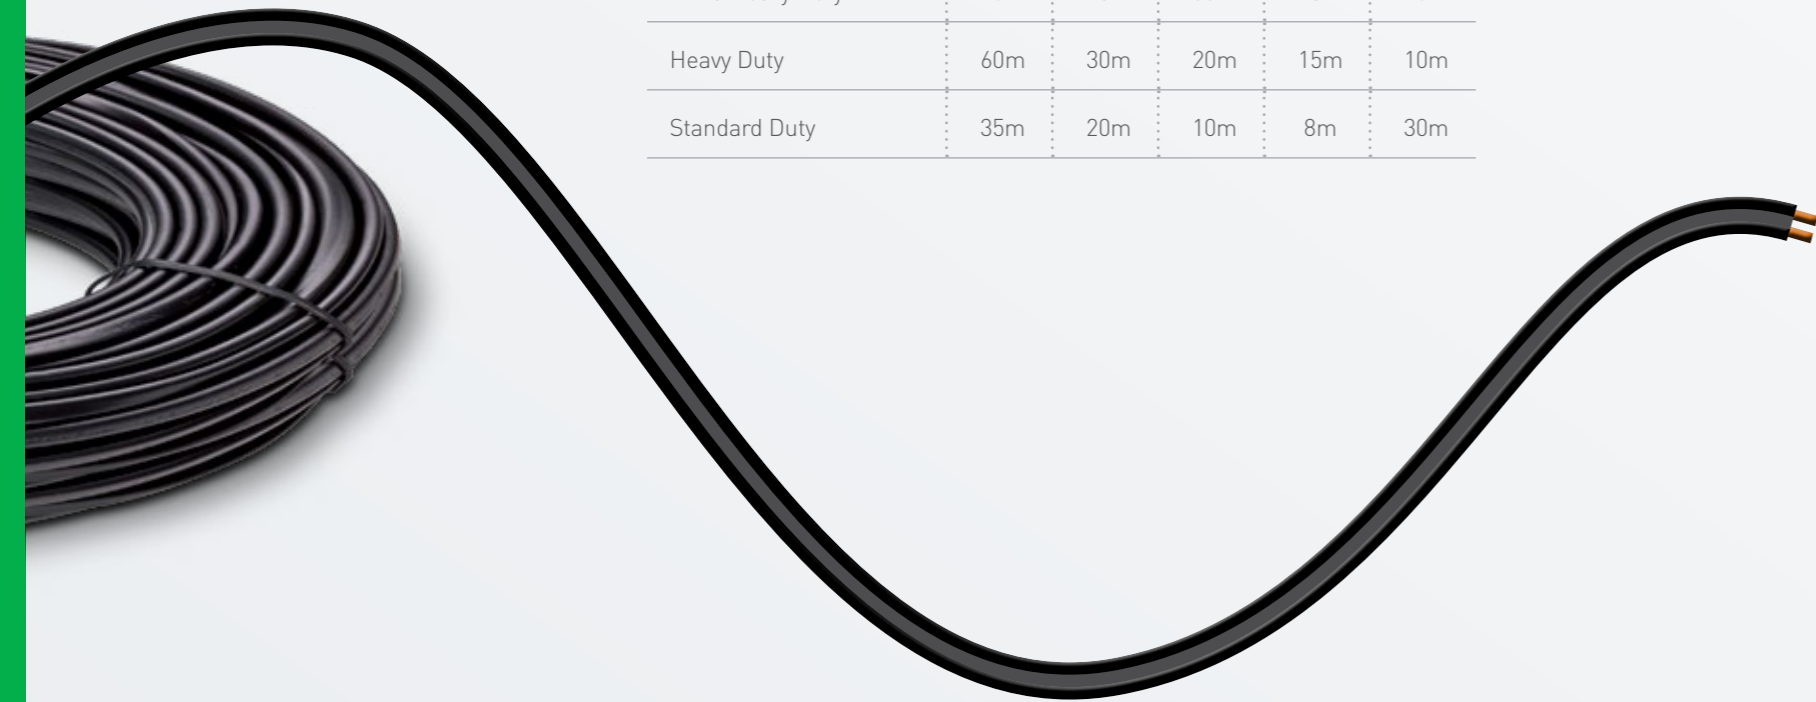

DIY
STEP 3 **CABLES**

Choose from a range of garden cables to suit your needs:
narrow, standard duty, heavy duty.

Determine the location of your garden lights and the position of your transformer. When extra low voltage is run through the cable over a long distance energy is lost. This is called voltage drop. If the voltage drops too much, your appliance will not work efficiently. See selection table below:

PRODUCT CODE	TOTAL WATTAGE OF YOUR GARDEN LIGHTS				
	10W	20W	30W	40W	50W
CABLE TYPE REQUIRED					
Extra Heavy Duty	90m	45m	30m	25m	20m
Heavy Duty	60m	30m	20m	15m	10m
Standard Duty	35m	20m	10m	8m	30m

	Length	10m
	Wire gauge	16 AWG, 2 core cable
	Copper thickness	1.3mm²
	Utilisation	Standard duty, narrow places
	Colour	Black
Construction	Plastic and copper	
Product code	RGL8	
	Length	20m
	Wire gauge	16 AWG, 2 core cable
	Copper thickness	1.3mm²
	Utilisation	Standard duty, narrow places
	Colour	Black
	Construction	Plastic and copper
	Product code	RGL9
	Length	30m
	Copper thickness	2.1mm²
	Utilisation	Heavy duty
	Colour	Black
	Construction	Plastic and copper
	Product code	RGLCL21/30
	Length	30m
	Copper thickness	3.3mm²
	Utilisation	Extra Heavy Duty
	Colour	Black
	Construction	Plastic and copper
	Product code	RGLCL33/30
	Length	15m
	Copper thickness	0.5mm²
	Utilisation	Standard duty, narrow
	Colour	Black
	Construction	Plastic and copper
	Product code	RGLHSC15