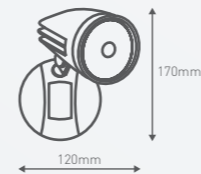

TIP

Ideal for driveways, including walkways, front and back porches

Power		12W	25W
Lumen output	Cool White	1,070 lm	2,200 lm
Efficacy	Cool White	88 lm/W	89 lm/W
Colour temperature	Cool White	4,000K	
CRI	80+		
Lifespan	15,000 h		
Head swivel angle	130° vertical / 180° horizontal		
Sensor detection range/angle	12m / 180°		
Sensor time-delay adjustment	10 (±5) seconds to 4 (±1) minutes		
Sensor type	Passive Infrared (PIR)		
Sensor manual override	Yes		
Construction	Die-cast aluminium body		
Package contents	12W to 25W LED floodlight, wall plugs and screws		
Product code			
Single spot	12W		LSP0112WBL
Double spot	25W		LSP0125WBL
Single spot	12W with PIR sensor		LSS0112WBL
Double spot	25W with PIR sensor		LSS0125WBL

LSP0112WBL