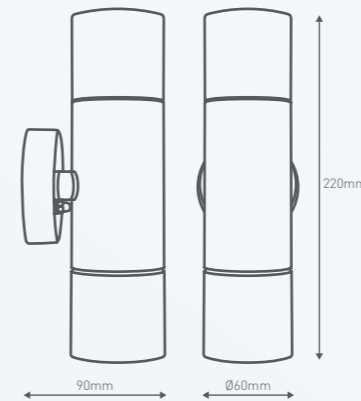

Main applications

Exterior walls, pillars,
front entrances and
alfresco areas

Power	2 x 2.2W	
Lumen output	Warm White	120 lm
Efficacy	Warm White	27 lm/W
Colour temperature	Warm White	3,000K
CRI	80+	
Lifespan	35,000 h	
Construction	Stainless steel - brushed Electroplate	
Package contents	4.4W LED up/down light fixture with allen key for mounting, 2 x GU10 LED globes, wall plugs and screws	
Product code	Aluminium Finish Warm White Light	LWL043KPS

~~BEAM~~
ANGLE 45°