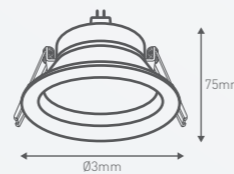

DLI70 SERIES