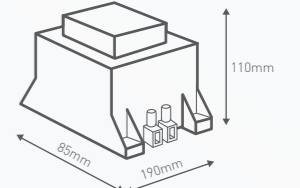

12V TRANSFORMERS

When installing 12V garden lights, a transformer is required to reduce the 240V mains voltage to the extra low voltage (12V) used by HPM D.I.Y. garden lights. Transformer selection is simple – just add up the total wattage of the garden lights in your installation and choose the next highest rating for your transformer. For example, 10W light + 20W light + 10W light + 10W light = 50W.

Maximum wattage	60W | 105W | 150W | 200W | 400W
Maximum load	60VA - 400VA models
Nominal voltage	12V
Resetting thermal overload protection	Yes
Product code	60W RGLTR60 105W RGLTR105 150W RGL11 200W RGLTR220 400W RGLTR400 (IP64)

RGL11