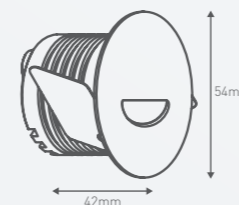

Plug, lead, driver

Plug coupler (x2) 100mm

Socket coupler (x2) 100mm

Jumper (x1)

Hub (x3) 300mm

ZINNIA STARLIGHTS (2.4W)

A fusion of discretion and efficiency, the Zinnia starlights are an in vogue choice for those with an eye for detail. Whether illuminating under cabinets or wall features – indoors or outdoors – the Zinnia is the epitome of versatile style. Available in white and silver. Weatherproof rated IP65.