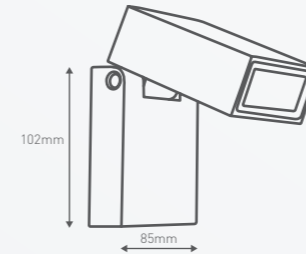

Main applications

Exterior walls, pillars, front entrances and alfresco areas

Power	10W
Lumen output	Warm White 720 lm
Efficacy	Warm White 72 lm/W
Colour temperature	Warm White 3,000K
CRI	80+
Lifespan	35,000 h
Construction	Electroplate
Package contents	12W LED up/down light fixture, allen key for mounting, wall plugs and screws
Product code	Aluminium Finish Warm White Light LWL073KPS

~~BEAM ANGLE 100°~~