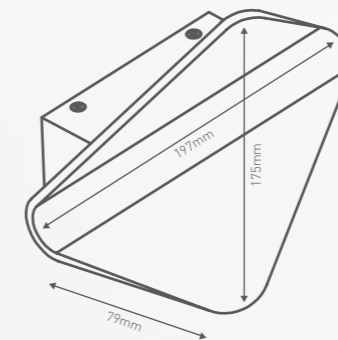

Main applications

Living areas, hallways, entrances

Power	7.5W	
Lumen output	Warm White	520 lm
Efficacy	Warm White	69 lm/W
Colour temperature	Warm White	3,000K
CRI	80+	
Lifespan	30,000 h	
Construction	Anodised aluminium with high gloss white finish	
Package contents	7.5W LED up/down light fixture, wall plugs and screws	
Product code	White Finish Warm White Light	LWL033KWE

BEAM ANGLE 120°