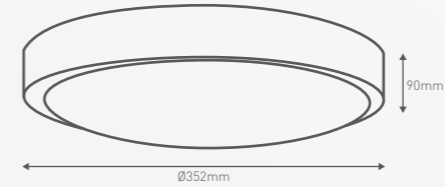

Main applications

Living areas, bedrooms and bathrooms

Power	18W	
Lumen output	Warm White	1,520 lm
	Cool White	1,550 lm
Efficacy	Warm White	84 lm/W
	Cool White	86 lm/W
Colour temperature	Warm White	3,000K
	Cool White	4,000K
CRI	80+	
Dimming	Trailing edge, 2 & 3 wire	
Lifespan	24,000 h	
Construction	Metal base with silver trim and plastic diffuser	
Package contents	18W LED dimmable oyster light, wall plugs and screens	
Product code	White Fascia Warm White Light	LOL023KPS
	White Fascia Cool White Light	LOL024KPS