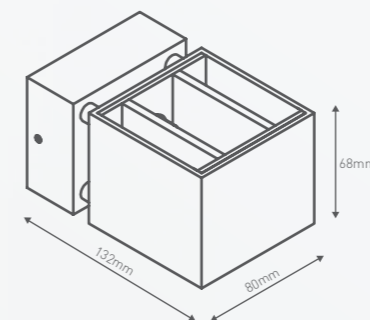

430
LUMENS

UP DOWN
LIGHT BEAM

IP54
WEATHERPROOF

6 YEAR
WARRANTY