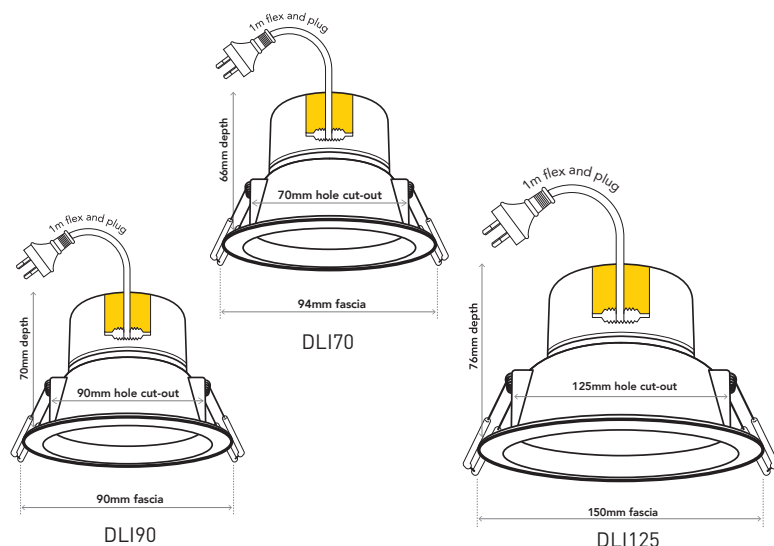

# DLI LED Dimmable Downlight 5W to 7W, IP44

CAT NO. DLI7001, DLI7002, DLI7003, DLI7004, DLI9001, DLI9002, DLI9003, DLI9004, DLI12501, DLI12502

- Integrated dimmable driver compatible with trailing edge dimmers
- Smooth dimming range
- Suitable for 70mm, 90mm and 125mm hole cut-outs
- Only 5W to 7W power consumption
- Up to 880 lumens output
- Maximum efficacy up to 125lm/W
- Insulation Contact - Fire Resistant (IC-F) recessed luminaire: An IC-F rated downlight means that building insulation that can be continuously exposed to 90°C, can safely abut and cover the luminaire. Additionally, IC-F rated downlights have to pass a 1mm probe test i.e. a 1mm diameter probe cannot enter any part of the luminaire and in effect no insulation or any other material can enter the fitting
- Fitted with 1m flex and plug
- IP44 weatherproof
- Low ceiling depth
- Suitable for slab canisters
- 35,000h lifespan
- 3 year warranty