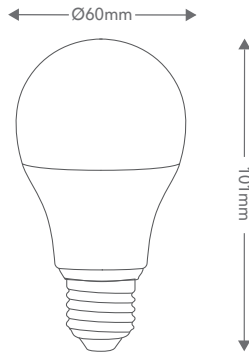

A60 8W LED Globes - Dimmable

CAT NO. LA60023KESD, LA60023KBCD

- Low 8W power consumption
- 875 lumen output
- ES and BC bases
- Ideal for living areas, bedrooms and hallways
- 25,000h* lifespan
- 3 year warranty

Single product (QTY1)			
Cat No	Dimensions	Weight	Barcode
LA60023KESD	60W x 114H x 60Dmm	0.1kg	9321001461777
LA60023KBCD	60W x 114H x 60Dmm	0.1kg	9321001461784

Inner Box (QTY10)			
Cat No	Dimensions	Weight	Barcode
LA60023KESD	315W x 125H x 130Dmm	1kg	9321001461791
LA60023KBCD	315W x 125H x 130Dmm	1kg	9321001461807

Outer Box (QTY150)			
Cat No	Dimensions	Weight	Barcode
LA60023KESD	680W x 405H x 330Dmm	15kg	9321001461814
LA60023KBCD	680W x 405H x 330Dmm	15kg	9321001461821

Compatible Dimmers		
Dimmer Cat No	Qty of globes per dimmer	Dimming range
Legrand 400A3P	12 max	0% - 100%
Legrand/HPM 400A2P	12 max	6% - 81%
Legrand/HPM 400T	12 max	5% - 100%
Legrand/HPM 250T	8 max	5% - 100%

→Compatibility with other dimmers cannot be guaranteed

*Rated average lamp life is 25,000h in open air at 25°C. Actual life will vary in individual circumstances.

Legrand - AUS
1300 369 777
www.legrand.com.au
ABN 31 000 102 661

HPM Legrand - NZ
0800 476 009
www.legrand.co.nz

Refer to your group buying office, HPM Legrand Sales Representative or HPM Legrand Sales Office for pricing.