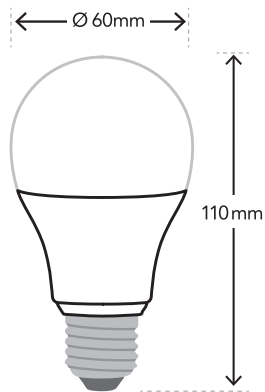

## A60 5W LED Globes

CAT NO. LA60013KES, LA60013KBC, LA60014KES, LA60014KBC

LA60013KES

Cat No	LA60013KES	LA60013KBC	LA60014KES	LA60014KBC
Description	A60 LED Globe Warm White ES	A60 LED Globe Warm White BC	A60 LED Globe Cool White ES	A60 LED Globe Cool White BC
Supply voltage	230-240V a.c. 50 Hz			
Colour	White			
Power output	5W			
Lumens output	490lm		520lm	
Head efficacy	98lm/w		104lm/w	
Light colour	3,000K Warm White Nominal		4,000K Cool White Nominal	
Base	Edison Screw E27	Bayonet B22	Edison Screw E27	Bayonet B22
CRI	80+			
Beam angle	175°			
Lifespan	25,000h			
Dimmable	No			
Dimension	60mm Ø x 110mm H			
Warranty	3 years			

# A60 5W LED Globes

CAT NO. LA60013KES, LA60013KBC, LA60014KES, LA60014KBC

- Low 5W power consumption
- Up to 520 lumen output
- ES and BC bases
- Ideal for living areas, bedrooms and hallways
- 25,000h lifespan
- 3 year warranty

Single product (QTY1)			
Cat No	Dimensions	Weight	Barcode
LA60013KES	60W x 114H x 60Dmm	0.1kg	9321001449010
LA60013KBC	60W x 114H x 60Dmm	0.1kg	9321001449058
LA60014KES	60W x 114H x 60Dmm	0.1kg	9321001449027
LA60014KBC	60W x 114H x 60Dmm	0.1kg	9321001449065