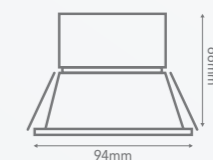

DLI DOWNLIGHT SERIES (5W TO 7W)

The functional design and classic finish of the DLI adds a touch of contemporary lighting. The DLI is ideal for all rooms in the house. At only 5W to 7W the DLI delivers maximum brightness with limited power consumption.

Main applications

Living areas, bedrooms, bathrooms, outdoor areas (undercover)

TIP

Recessed diffuser reduces glare

UP TO
880
LUMENS

IC-4
INSULATION RATING

IP44
WEATHERPROOF

3 YEAR
WARRANTY

Power		5W	7W	7W
Lumen output		70mm	90mm	125mm
	Warm White	505lm	700lm	750lm
	Cool White	515lm	820lm	880lm
Efficacy		70mm	90mm	125mm
	Warm White	101lm/W	100lm/W	107lm/W
	Cool White	103lm/W	117lm/W	125lm/W
Colour temperature	Warm White			3,000K
	Cool White			4,000K
CRI	80+			
Dimming	Trailing edge dimmers			
Lifespan	35,000h			
Package contents	5W to 7W dimmable downlight with integrated driver. Supplied with flex and plug			

Product codes	Ø70mm cut-out	
	White Fascia	
	Warm White Light	DLI7001
	Cool White Light	DLI7002
	Brushed Chrome Fascia	
	Warm White Light	DLI7003
	Cool White Light	DLI7004
	Ø90mm cut-out	
	White Fascia	
	Warm White Light	DLI9001
	Cool White Light	DLI9002
	Brushed Chrome Fascia	
	Warm White Light	DLI9003
	Cool White Light	DLI9004
	Ø125mm cut-out	
	White Fascia	
	Warm White Light	DLI12501
	Cool White Light	DLI12502

DLI70 Series

BEAM
ANGLE 90°

DLI90 Series

BEAM
ANGLE 85°

DLI125 Series

BEAM
ANGLE 90°