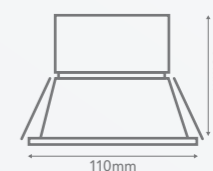

DLI90 Series

BEAM
ANGLE 85°