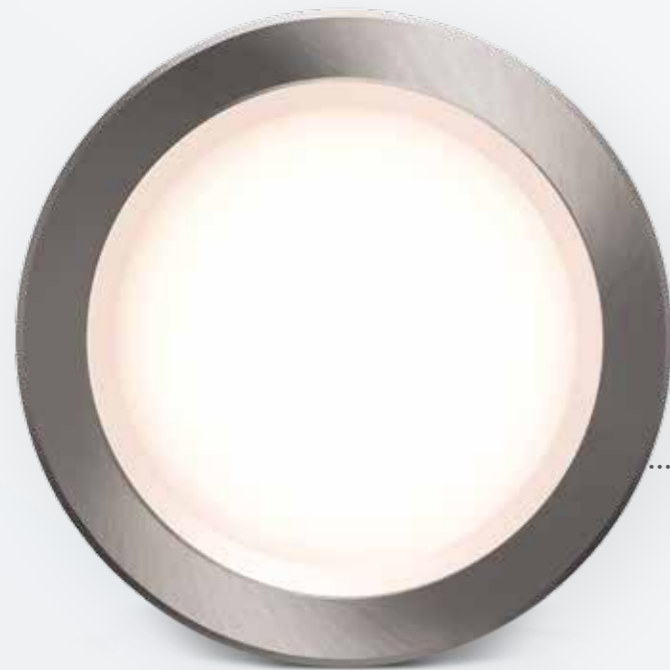

DLI DOWNLIGHT SERIES (5W TO 7W)

The functional design and classic finish of the DLI adds a touch of contemporary lighting. The DLI is ideal for all rooms in the house. At only 5W to 7W the DLI delivers maximum brightness with limited power consumption.

Main applications

Living areas, bedrooms, bathrooms, outdoor areas (undercover)

TIP

Recessed diffuser reduces glare

DLI70 SERIES

DLI90 SERIES

DLI125 SERIES

UP TO
880
LUMENS

IC-4
INSULATION RATING

IP44
WEATHERPROOF

3 YEAR
WARRANTY

Power		5W	7W	7W
Lumen output		70mm	90mm	125mm
	Warm White	505lm	700lm	750lm
	Cool White	515lm	820lm	880lm
Efficacy		70mm	90mm	125mm
	Warm White	101lm/W	100lm/W	107lm/W
	Cool White	103lm/W	117lm/W	125lm/W
Colour temperature	Warm White			3,000K
	Cool White			4,000K
CRI	80+			
Dimming	Trailing edge dimmers			
Lifespan	35,000h			
Package contents	5W to 7W dimmable downlight with integrated driver. Supplied with flex and plug			

Product codes	Ø70mm cut-out	
	White Fascia	
	Warm White Light	DLI7001
	Cool White Light	DLI7002
	Brushed Chrome Fascia	
	Warm White Light	DLI7003
	Cool White Light	DLI7004
	Ø90mm cut-out	
	White Fascia	
	Warm White Light	DLI9001
	Cool White Light	DLI9002
	Brushed Chrome Fascia	
	Warm White Light	DLI9003
	Cool White Light	DLI9004
	Ø125mm cut-out	
	White Fascia	
	Warm White Light	DLI12501
	Cool White Light	DLI12502