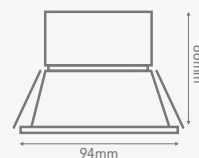

UP TO
880
LUMENS

IC-F
ABUTTED &
COVERED

IP44
WEATHERPROOF

3 YEAR
WARRANTY

Power		5W	7W	7W
Lumen output		70mm	90mm	125mm
	Warm White	505lm	700lm	750lm
	Cool White	515lm	820lm	880lm
Efficacy		70mm	90mm	125mm
	Warm White	101lm/W	100lm/W	107lm/W
	Cool White	103lm/W	117lm/W	125lm/W
Colour temperature	Warm White			3,000K
	Cool White			4,000K
CRI	80+			
Dimming	Trailing edge dimmers			
Lifespan	35,000h			
Package contents	5W to 7W dimmable downlight with integrated driver. Supplied with flex and plug			

Product codes	Ø70mm cut-out	
	White Fascia	
	Warm White Light	DLI7001
	Cool White Light	DLI7002
	Brushed Chrome Fascia	
	Warm White Light	DLI7003
	Cool White Light	DLI7004
	Ø90mm cut-out	
	White Fascia	
	Warm White Light	DLI9001
	Cool White Light	DLI9002
	Brushed Chrome Fascia	
	Warm White Light	DLI9003
	Cool White Light	DLI9004
	Ø125mm cut-out	
	White Fascia	
	Warm White Light	DLI12501
	Cool White Light	DLI12502

DLI70 Series

DLI90 Series

DLI125 Series