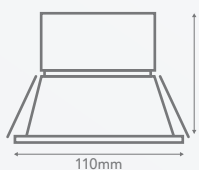

DLI90 Series