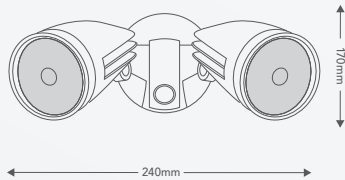

Product code

Single spot	12W	LSP0112WBL
Double spot	25W	LSP0125WBL
Single spot	12W with PIR sensor	LSS0112WBL
Double spot	25W with PIR sensor	LSS0125WBL

BEAM ANGLE 120°

LSP0112WBL

LSP0125WBL

LSS0112WBL

LSS0125WBL