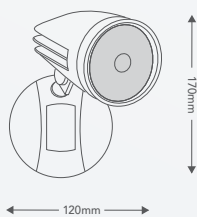

Power	12W	|	25W
Lumen output	Cool White	1,070	| 2,200lm
Efficacy	Cool White	88lm/W	| 89lm/W
Colour temperature	Cool White	4,000K	
CRI	80+		
Lifespan	15,000h		
Head swivel angle	130° vertical / 180° horizontal		
Sensor detection range/angle	12m / 180°		
Sensor time-delay adjustment	10 (±5) seconds to 4 (±1) minutes		
Sensor type	Passive Infrared (PIR)		
Sensor manual override	Yes		
Construction	Die-cast aluminium body		
Package contents	12W to 25W LED floodlight, wall plugs and screws		

Product code

Single spot	12W	LSP0112WBL
Double spot	25W	LSP0125WBL
Single spot	12W with PIR sensor	LSS0112WBL
Double spot	25W with PIR sensor	LSS0125WBL

BEAM ANGLE 120°

LSP0112WBL