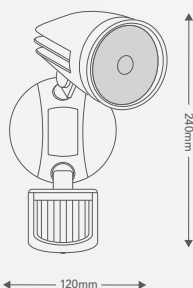

Product code

Single spot	12W	LSP0112WBL
Double spot	25W	LSP0125WBL
Single spot	12W with PIR sensor	LSS0112WBL
Double spot	25W with PIR sensor	LSS0125WBL

BEAM ANGLE 120°

LSP0112WBL

LSP0125WBL

LSS0112WBL

LSS0125WBL