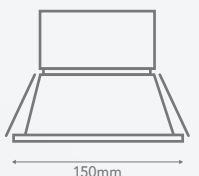

DLI125 Series