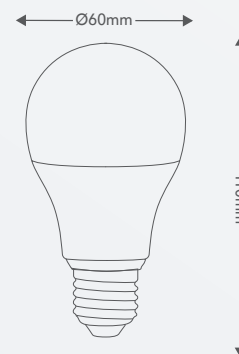

A60 LED GLOBES (5W TO 8W)

UP TO
1035
LUMENS

MAXIMUM EFFICACY
UP TO 129lm/W

B22 + E27
OPTIONS

3 YEAR
WARRANTY

Power		5W	|	8W
Lumen output	Warm White	490lm	|	945lm
	Cool White	520lm	|	1,035lm
Efficacy	Warm White	98lm/W	|	118lm/W
	Cool White	104lm/W	|	129lm/W
Colour temperature	Warm White			3,000K
	Cool White			4,000K
CRI	80+			
Lifespan	25,000h			
Base	Bayonet B22 | Edison E27			
Package contents	A60 LED Globe 5W or 8W, mounted with Bayonet B22 or Edison E27 base			

Product code	5W Globes	
	Warm White BC	LA60013KBC
	Warm White ES	LA60013KES
	Cool White BC	LA60014KBC
	Cool White ES	LA60014KES
Product code	8W Globes	
	Warm White BC	LA60023KBC
	Warm White ES	LA60023KES
	Cool White BC	LA60024KBC
	Cool White ES	LA60024KES