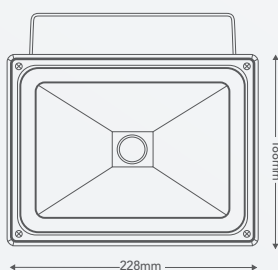

LFL0130WBL