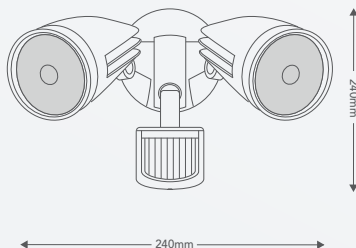

Product code

Single spot	12W	LSP0112WBL
Double spot	25W	LSP0125WBL
Single spot	12W with PIR sensor	LSS0112WBL
Double spot	25W with PIR sensor	LSS0125WBL

BEAM ANGLE 120°

LSP0112WBL

LSP0125WBL

LSS0112WBL

LSS0125WBL