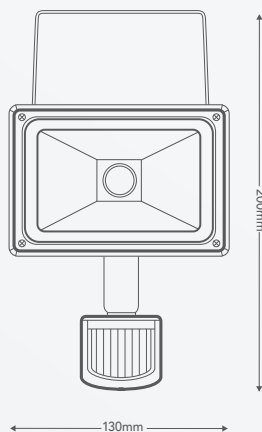

LFS0110WBL