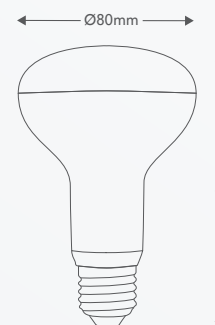

R80 LED GLOBES (7W TO 7.5W)

UP TO
700
LUMENS

Dimmable
option

MAXIMUM EFFICACY
UP TO 100lm/W

3 YEAR
WARRANTY

Power		7W	|	7.5W
Lumen output	Warm White	580lm	|	650lm
	Cool White	700lm	|	690lm
Efficacy	Warm White	82lm/W	|	86lm/W
	Cool White	100lm/W	|	92lm/W
Colour temperature	Warm White			3,000K
	Cool White			4,000K
CRI		80+		
Dimming		Trailing edge dimmers		
Lifespan		18,000h (7W)		
		25,000h (7.5W)		
Base		Edison E27		
Package contents		7W or 7.5W LED Globe with Edison E27 base		
Product code	7W Globes Non dimmable			
	Warm White			LR80023K
	Cool White			LR80024K
Product code	7.5W Globes Dimmable			
	Warm White			LR80023KD
	Cool White			LR80024KD

Main applications

Bathroom heater centre light
Reflector type downlights