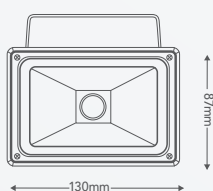

UP TO
3000
LUMENS

Sensor options available

IP44
WEATHERPROOF

3 YEAR
WARRANTY

Power	10W | 20W | 30W | 40W
Lumen output	Cool White 730 | 1615 | 2250 | 3000lm
Efficacy	Cool White 73 | 80 | 75 | 75lm/W
Colour temperature	Cool White 4,000K
CRI	80+
Lifespan	15,000h
Construction	Die-cast aluminium
Head swivel angle	180° vertical
Sensor detection range/angle	12m / 180°
Sensor time-delay adjustment	10 (±5) seconds to 4 (±1) minutes
Sensor type	Passive Infrared (PIR)
Sensor manual override	Yes
Package contents	LED floodlight with mounting bracket, wall plugs and screws
Product code	<table border="0"> <tr> <td>10W</td> <td>LFL0110WBL</td> </tr> <tr> <td>20W</td> <td>LFL0120WBL</td> </tr> <tr> <td>30W</td> <td>LFL0130WBL</td> </tr> <tr> <td>40W</td> <td>LFL0140WBL</td> </tr> <tr> <td>10W with PIR sensor</td> <td>LFS0110WBL</td> </tr> <tr> <td>30W with PIR sensor</td> <td>LFS0130WBL</td> </tr> </table>

LFL0110WBL