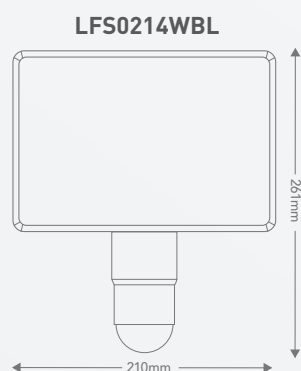

UP TO
1100
LUMENS

ADJUSTABLE
HEAD 180°

IP44
WEATHERPROOF

3 YEAR
WARRANTY

LED LIGHTING GLOBES

A60 LED GLOBES (5W TO 8W)

UP TO
1035
LUMENS

MAXIMUM EFFICACY
UP TO 129lm/W