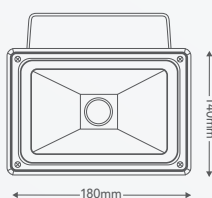

LFL0120WBL