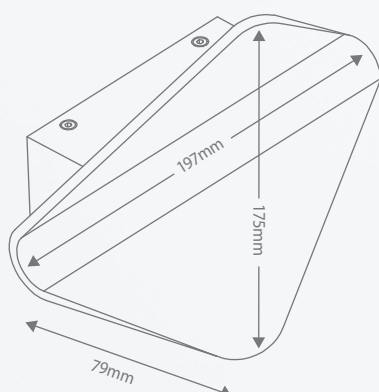

Power	7.5W	
Lumen output	Warm White	520lm
Efficacy	Warm White	69lm/W
Colour temperature	Warm White	3,000K
CRI	80+	
Lifespan	30,000h	
Construction	Anodised aluminium with high gloss white finish	
Package contents	7.5W LED up/down light fixture, wall plugs and screws	
Product code	White Finish Warm White Light	LWL033KWE