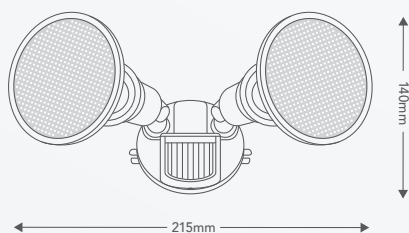

Power	29W	
Lumen output	Warm White	2,200lm
Efficacy	Warm White	75lm/W
Colour temperature	Warm White	3,000K
CRI	80+	
Lifespan	30,000h	
Head swivel angle	120°	
Sensor detection range/angle	12m / 180°	
Sensor time-delay adjustment	10 (±5) seconds to 4 (±1) minutes	
Sensor type	Passive Infrared (PIR)	
Construction	UV resistant polycarbonate	
Package contents	29W Twin LED floodlight with PIR sensor, wall plugs and screws, 2x14W PAR38 LED lamps	
Product code	Black Finish Warm White Light	LFS013KBL

**BEAM
ANGLE 120°**

.....
PAR38 replacement LED lamp
(LPAR38013K)