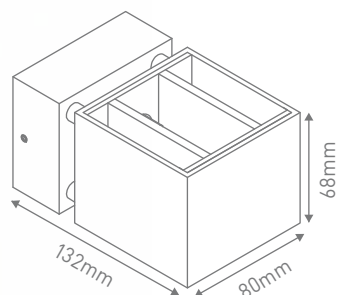

Power	7.5W	
Lumen output	Warm White	430lm
Efficacy	Warm White	57lm/W
Colour temperature	Warm White	3,000K
CRI	80+	
Lifespan	30,000h	
Construction	Anodised aluminium	
Package contents	7.5W LED up/down light fixture allen key for mounting, wall plugs and screws	
Product code	Aluminium Finish Warm White Light	LWL023KPS