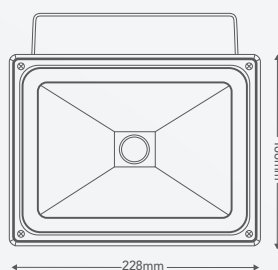

LFL0140WBL