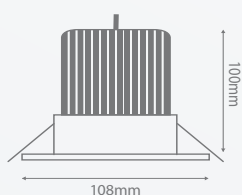

Power	15W	
Lumen output	Warm White	950lm
	Cool White	980lm
Efficacy	Warm White	63lm/W
	Cool White	65lm/W
Colour temperature	Warm White	3,000K
	Cool White	4,000K
CRI	92+	
Dimming	Trailing & leading edge, 2 & 3 wire	
Lifespan	30,000h	
Construction	Corrosion resistant anodised aluminium	
Package contents	Dimmable SELV external LED driver and 15W LED sealed fixture. Supplied with flex and plug	
Product codes	White Fascia	
	Warm White Light	LDL023KWE
	White Fascia	
	Cool White Light	LDL024KWE
	Aluminium Fascia	
	Warm White Light	LDL023KPS
	Aluminium Fascia	
	Cool White Light	LDL024KPS