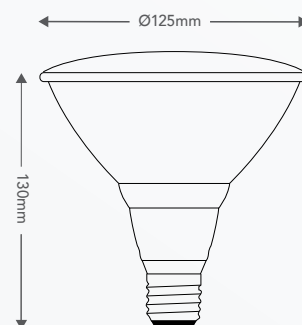

PAR38 LED GLOBE (14W)

1100
LUMENS

EDISON
E27

3 YEAR
WARRANTY

Power	14W	
Lumen output	Warm White	1,100lm
Efficacy	Warm White	78lm/W
Colour temperature	Warm White	3,000K
CRI	80+	
Lifespan	30,000h	
Base	Edison E27	
Package contents	PAR38 Globe 14W mounted with Edison E27 base	
Product code	Warm White ES	LPAR38013K