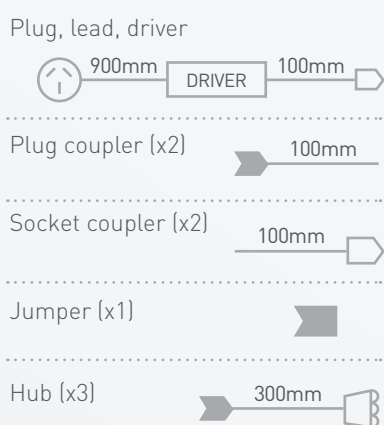

Power	2.4W	
Lumen output	Warm White	24lm
Efficacy	Warm White	10lm/W
Colour temperature	Warm White	3,000K
CRI	80+	
Dimming	Trailing & leading edge, 2 & 3 wire	
Lifespan	30,000h	
Construction	Corrosion resistant anodised aluminium	
Package contents	2.4W LED step light fixture	
Product codes	White Finish Warm White Light	LST013KWE
	Aluminium Finish Warm White Light	LST013KPS
	Driver Kit	LDR02D700/18

Installation Must be installed with driver kit LDR02D700/18. A minimum of 2 and a maximum of 6 step lights must be connected with each driver. Step lights must be connected in series.

Driver kit contents LDR02D700/18