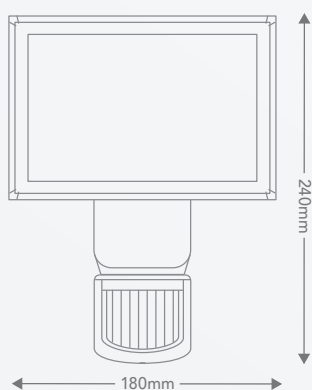

Power	16W	
Lumen output	Cool White	1,700lm
Efficacy	Cool White	106lm/W
Colour temperature	Cool White	4,000K
CRI	80+	
Lifespan	30,000h	
Head swivel angle	90° vertical / 120° horizontal	
Sensor detection range/angle	12m / 180°	
Sensor time-delay adjustment	10 (±5) seconds to 4 (±1) minutes	
Sensor type	Passive Infrared (PIR)	
Sensor manual override	Yes	
Construction	UV resistant polycarbonate with aluminium heat sink	
Package contents	16W LED floodlight with sensor, wall plugs and screws	
Product code	Black Finish Cool White Light	LFS0316WBL

BEAM ANGLE 100°