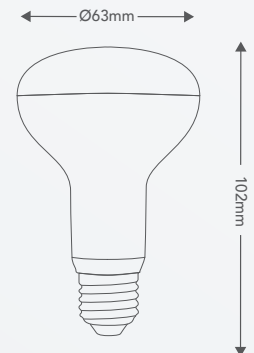

R63 LED GLOBE (5.7W)

570
LUMENS

EDISON
E27

3 YEAR
WARRANTY

Power	5.7W	
Lumen output	Warm White	570lm
Efficacy	Warm White	100lm/W
Colour temperature	Warm White	3,000K
CRI	80+	
Lifespan	25,000h	
Base	Edison E27	
Package contents	R63 LED Globe 5.7W mounted with Edison E27 base	
Product code	Warm White ES	LR63013KES