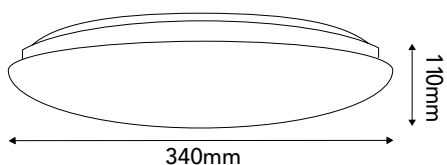

Power	17W	
Lumen output	Warm White	1,650lm
	Cool White	1,750lm
Efficacy	Warm White	98lm/W
	Cool White	104lm/W
Colour temperature	Warm White	3,000K
	Cool White	4,000K
CRI	80+	
Dimming	Trailing & leading edge, 2 & 3 wire	
Lifespan	30,000h	
Construction	Metal base with polycarbonate lens	
Package contents	17W LED oyster light dimmable, wall plugs and screws	
Product code	White Finish Warm White Light	LOL013KWE
	White Finish Cool White Light	LOL014KWE

UP TO
1750
LUMENS

Dimmable
option

3 YEAR
WARRANTY