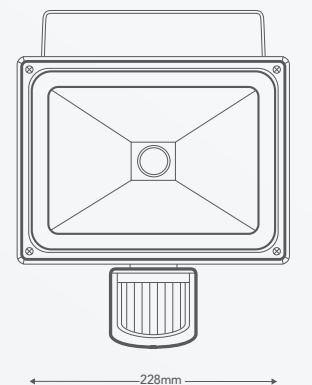

LFS0130WBL