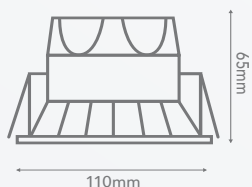

Power	8W	
Lumen output	Warm White	750lm
	Cool White	820lm
Efficacy	Warm White	93lm/W
	Cool White	102lm/W
Colour temperature	Warm White	3,000K
	Cool White	4,000K
CRI	80+	
Dimming	Trailing edge dimmers	
Lifespan	35,000h	
Package contents	8W dimmable downlight with integrated driver. Supplied with flex and plug	
Product codes	White Fascia	
	Warm White Light	LDL043KWE
	White Fascia	
	Cool White Light	LDL044KWE