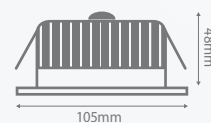

UP TO
850
LUMENS

IC
ABUTTED &
COVERED

IP44
WEATHERPROOF

6 YEAR
WARRANTY

Power	11W	
Lumen output	Warm White	800lm
	Cool White	850lm
Efficacy	Warm White	73lm/W
	Cool White	77lm/W
Colour temperature	Warm White	3,000K
	Cool White	4,000K
CRI	80+	
Dimming	Trailing & leading edge, 2 & 3 wire	
Lifespan	30,000h	
Construction	Aluminium	
Package contents	Dimmable SELV external LED driver and 11W LED sealed fixture. Supplied with flex and plug	
Product codes	White Fascia Warm White Light	LDL013KWE
	White Fascia Cool White Light	LDL014KWE
	Aluminium Fascia Warm White Light	LDL013KPS
	Aluminium Fascia Cool White Light	LDL014KPS