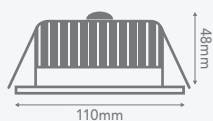

Power	10W	
Lumen output	Warm White	800lm
	Cool White	830lm
Efficacy	Warm White	80lm/W
	Cool White	83lm/W
Colour temperature	Warm White	3,000K
	Cool White	4,000K
CRI	80+	
Dimming	Trailing edge dimmers	
Lifespan	30,000h	
Package contents	Dimmable SELV external LED driver with quick-connect plug and 10W LED sealed fixture. Supplied with flex and plug	
Product codes	White Fascia Warm White Light	DLS9001
	White Fascia Cool White Light	DLS9002
	Brushed Chrome Fascia Warm White Light	DLS9003
	Brushed Chrome Fascia Cool White Light	DLS9004