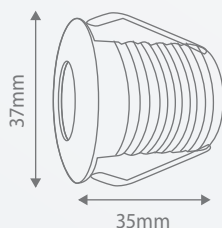

Power	2.4W	
Lumen output	Warm White	95lm
Efficacy	Warm White	39lm/W
Colour temperature	Warm White	3,000K
CRI	80+	
Dimming	Trailing & leading edge, 2 & 3 wire	
Lifespan	30,000h	
Construction	Corrosion resistant anodised aluminium	
Package contents	2.4W LED starlight fixture	
Product codes	White Finish Warm White Light	LST023KWE
	Aluminium Finish Warm White Light	LST023KPS
	Driver Kit	LDR02D700/18

Installation Must be installed with driver kit LDR02D700/18. A minimum of 2 and a maximum of 6 starlights must be connected with each driver. Starlights must be connected in series.

Driver kit contents LDR02D700/18

Plug, lead, driver