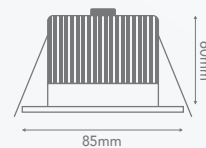

500 LUMENS[†]

IC
ABUTTED &
COVERED

IP44
WEATHERPROOF

6 YEAR
WARRANTY

Power	7W	
Lumen output	Warm White	500lm
	Cool White	500lm
Efficacy	Warm White	71lm/W
	Cool White	71lm/W
Colour temperature	Warm White	3,000K
	Cool White	4,000K
CRI	80+	
Dimming	Trailing & leading edge, 2 & 3 wire	
Lifespan	30,000h	
Construction	Aluminium	
Package contents	Dimmable SELV external LED driver and 7W LED sealed fixture. Supplied with flex and plug	
Product codes	White Fascia	
	Warm White Light	LDL033KWE
	White Fascia	
	Cool White Light	LDL034KWE
	Aluminium Fascia	
	Warm White Light	LDL033KPS
	Aluminium Fascia	
	Cool White Light	LDL034KPS