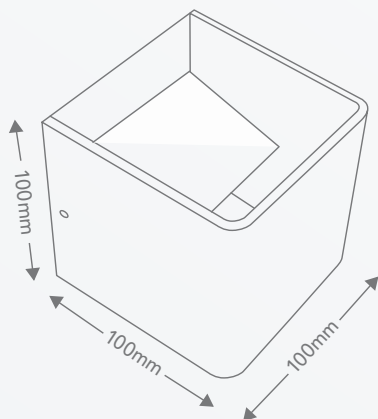

Power	8.3W	
Lumen output	Warm White	335lm
Efficacy	Warm White	40lm/W
Colour temperature	Warm White	3,000K
CRI	80+	
Lifespan	30,000h	
Construction	Anodised aluminium with white finish	
Package contents	8.3W LED up/down light fixture, wall plugs and screws	
Product code	White Finish Warm White Light	LWL053KWE

~~BEAM
ANGLE 120°~~