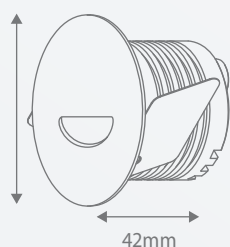

Power	2.4W	
Lumen output	Warm White	24lm
Efficacy	Warm White	10lm/W
Colour temperature	Warm White	3,000K
CRI	80+	
Dimming	Trailing & leading edge, 2 & 3 wire	
Lifespan	30,000h	
Construction	Corrosion resistant anodised aluminium	
Package contents	2.4W LED step light fixture	
Product codes	White Finish Warm White Light	LST013KWE
	Aluminium Finish Warm White Light	LST013KPS
	Driver Kit	LDR02D700/18

Installation Must be installed with driver kit LDR02D700/18. A minimum of 2 and a maximum of 6 step lights must be connected with each driver. Step lights must be connected in series.

Driver kit contents LDR02D700/18