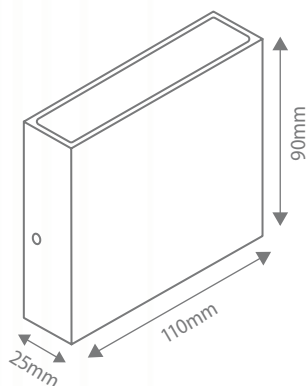

Power	10W	
Lumen output	Warm White	380lm
Efficacy	Warm White	38lm/W
Colour temperature	Warm White	3,000K
CRI	80+	
Lifespan	30,000h	
Construction	Corrosion resistant anodised aluminium	
Package contents	10W LED up/down light fixture, allen key for mounting, wall plugs and screws	
Product code	Aluminium Finish Warm White Light	LWL013KPS