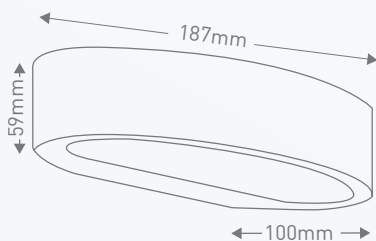

Power	7W	
Lumen output	Warm White	350lm
Efficacy	Warm White	50lm/W
Colour temperature	Warm White	3,000K
CRI	80+	
Lifespan	30,000h	
Construction	Anodised aluminium	
Package contents	7W LED up/down light fixture with allen key for mounting, wall plugs and screws	
Product code	Aluminium Finish Warm White Light	LWL063KPS

BEAM
ANGLE 120°