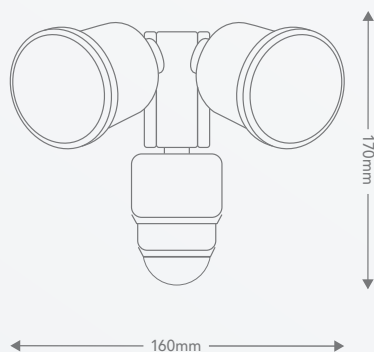

Power	9W	
Lumen output	Cool White	900lm
Efficacy	Cool White	100m/W
Colour temperature	Cool White	4,000K
CRI	80+	
Lifespan	25,000h	
Head swivel angle	90° vertical and horizontal	
Sensor detection range/angle	8m / 130°	
Sensor time-delay adjustment	10 (±5) seconds to 4 (±1) minutes	
Sensor type	Passive Infrared (PIR)	
Construction	UV resistant polycarbonate	
Package contents	9W LED floodlight with sensor, wall plugs and screws	
Product code	Black Finish Cool White Light	LSS0209WBL

**BEAM
ANGLE 120°**