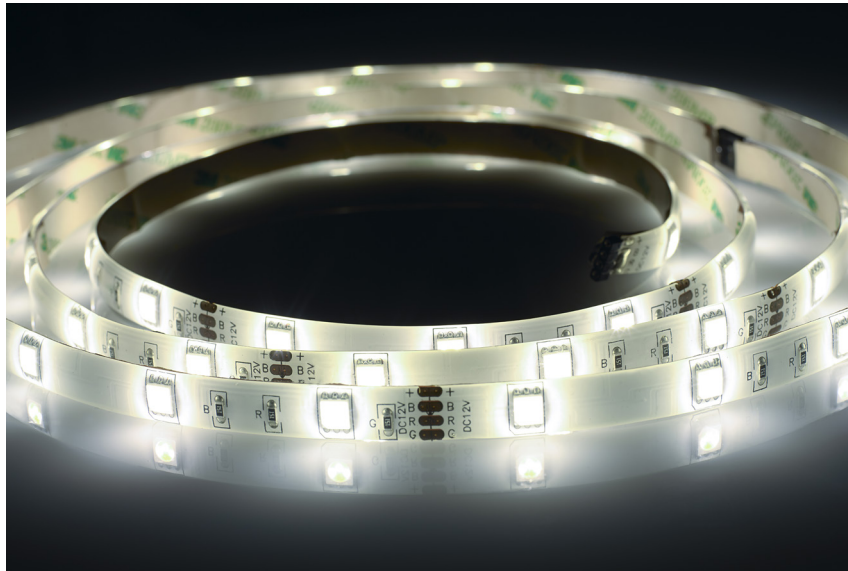

## RIBBA LED Striplights 7.2W

CAT NO. LDR01N700/36, LSL013K

### RIBBA LED Striplights

Cat no.	Description	Wattage	Lumens	Colour Temp	CRI
LDR01N700/36	<b>LED Striplight Starter Kit 36W Driver</b> with 1M LED Strip	36W	600lm	3000K	80+
LSL013K	<b>LED 1m Striplight 7.2W</b> in Warm White and interconnectable	7.2W	600lm	3000K	80+

# RIBBA LED Striplights 7.2W

CAT NO. LDR01N700/36, LSL013K

## RIBBA LED Striplights

Cat no.	Single barcode	Outer barcode	Outer quantity
LDR01N700/36	9321001433057	9321001433248	24
LSL013K	9321001433040	9321001433231	24

- Ideal for: kitchens, home theatres, bathrooms and display cabinets
- Easy to install with interconnectable 1 metre strips
- Fitted with 3M™ tape for strong adhesion to surfaces
- Connect up to 5 metres of LED striplights on one driver
- 600 lumens (configuration with 1 metre of striplight connected)
- 3 year warranty
- Provided with flex and plug
- Low profile
- Up to 20 years life span