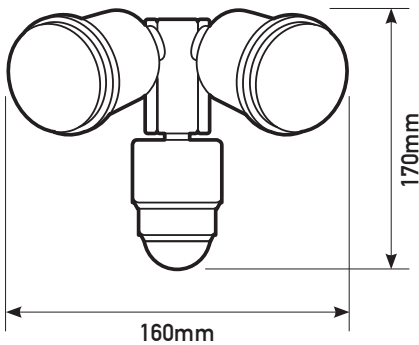

## Maxis LED Floodlight with Sensor

CAT NO. LSS0209WBL

<b>Cat No</b>	LSS0209WBL
<b>Description</b>	Maxis LED Floodlight with Sensor
<b>Construction</b>	UV resistant ABS plastic
<b>Supply voltage</b>	230-240V a.c. 50 Hz
<b>Colour</b>	Black
<b>Power input</b>	13W
<b>Power output</b>	9W
<b>Lumens output</b>	900lm
<b>Sensor detection method</b>	Passive infrared (PIR)
<b>Detection range</b>	From 1m up to 8m
<b>Manual override</b>	No
<b>Detection angle</b>	130°
<b>Lux adjustment</b>	20 Lux to daylight
<b>Time-delay adjustment</b>	(10±5) sec to (4±1) min
<b>Lamp swivelling angle</b>	Vertical 90° ; Horizontal 90°
<b>Recommended mounting height</b>	>2m wall mount only
<b>Protection class</b>	Class 1
<b>IP Rating</b>	IP44
<b>Weight</b>	0.5KG
<b>Dimension</b>	160 x 170 x 135mm
<b>Warranty</b>	3 years

# Maxis LED Floodlight with Sensor

CAT NO. LSS0209WBL

- 9W model is ideal for small areas
- PIR sensor with:
  - Adjustable detection range from 1 to 8m using "sen" knob
  - Adjustable time delay from 10 sec to 4 min using "time" knob
  - Adjustable lux activation from 20 lux to daylight using "lux" knob
  - Automatic sensor up to 130° detection angle
- 25,000 hours lifespan
- IP44 weatherproof rating
- Ideal for driveways, secluded walkways, front and back porches
- 3 years warranty

Single product			
Cat No	Dimensions	Weight	Barcode
LSS0209WBL	165W x 180H x 145D mm	0.6kg	9321001441311

Inner box (QTY8)			
Cat No	Dimensions	Weight	Barcode
LSS0209WBL	330W x 360H x 290D mm	5kg	9321001441472