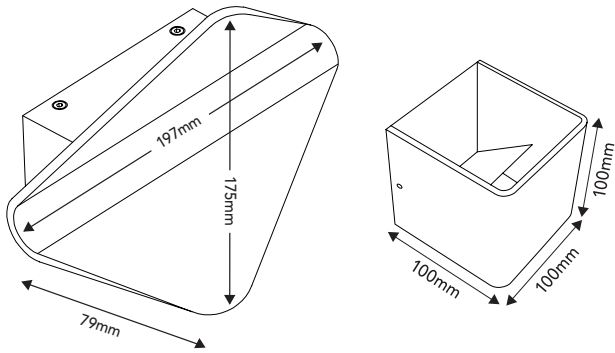

Data Sheet

DIAMA and KORA LED Interior Wall Lights

CAT NO. LWL033KWE, LWL053KWE

LWL033KWE

LWL053KWE

Cat no.	Description	Wattage	Height	Width	Depth	Lumens	Colour Temp	Beam Angle
LWL033KWE	DIAMA White Wall light 7.5W Warm White LED	7.5W	175mm	197mm	79mm	520lm	3000K	120°
LWL053KWE	KORA White Wall light 8W Warm White LED	8.3W	100mm	100mm	100mm	335lm	3000K	120°

DIAMA and KORA LED Interior Wall Lights

CAT NO. LWL033KWE, LWL053KWE

- Ideal for living areas and hallways
- Up and down light beams
- Warm light (3000K)
- White finish
- Low energy consumption – 7.5W and 8.3W
- Up to 520 lumens
- 6-year warranty
- Up to 20 years life span