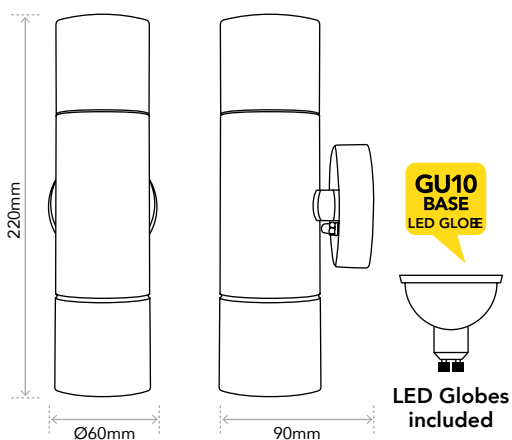

Single product (Qty 1)			
Cat No.	Dimensions (W x H x D)	Weight	Barcode
LWL043KPS	95 x 80 x 225	763g	9321001474746

Inner product (Qty 4)			
Cat No.	Dimensions (W x H x D)	Weight	Barcode
LWL043KPS	445 x 390 x 395mm	7kg	9321001456896

- Ideal for Gardens, Pillars, Entrances, Terraces
- 2 x 2.2W
- 35,000h
- 120 lumens
- IP55
- Warm White (3000K)
- 3-year warranty (fixture only)