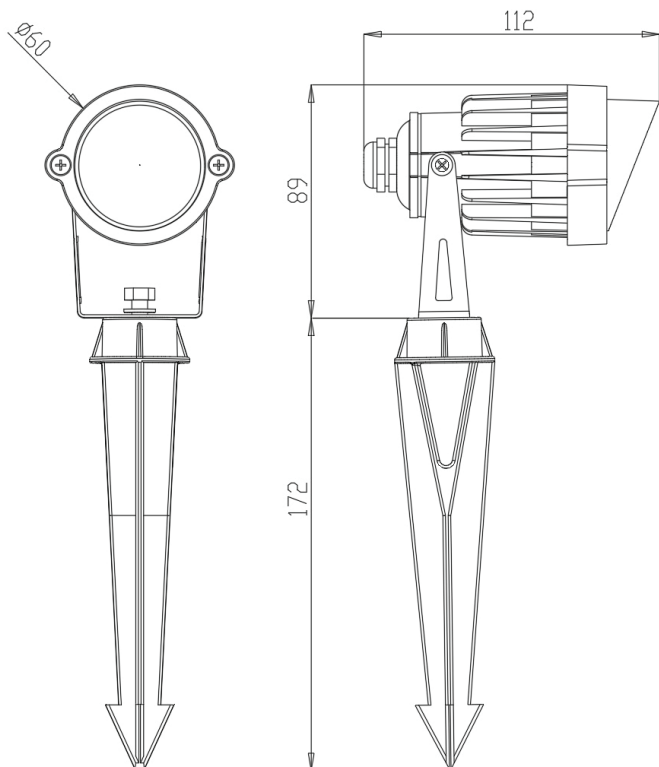

Data Sheet

LILO LED Spotlight - 5W

CAT NO. **GLLED006**

A brand of **legrand**

Cat No.	GLLED006
Description	LILO LED Spot Light
Lumens Output	200lm
Input power	5W
Voltage	12V
Efficacy	40lm/W
Light colour	3000K
IP Rating	IP55
Mounting	Metal Bracket / Plastic Ground Stake
Lifespan	10,000h
Housing Material	Aluminum Powdercoated Black
Replacement Globe	N/A
Warranty	1-year warranty

LILO LED Spotlight - 5W

CAT NO. **GLLED006**

A brand of **legrand**

Single product (Qty 1)	
Cat No.	Barcode
GLLED006	9321001474326

Outer Quantity (Qty 20)	
Cat No.	Barcode
GLLED006	9321001474333

- Ideal for Gardens, Entrances and Terraces
- There is an integrated LED
- Aluminium Powdercoated Black finish
- IP rating: IP55