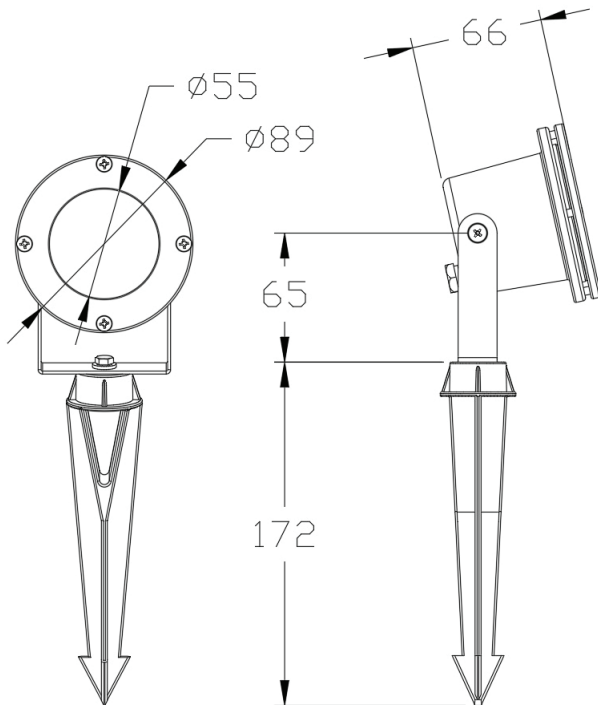

Data Sheet

TULI LED Mini Pond Light

CAT NO. GLLED005, GLLED009

A brand of **legrand**

GLLED005

GLLED009

Cat No.	GLLED005	GLLED009
Description	LED Mini Pond Light	LED Mini Pond Light 4-Pack
Lumens Output	260lm	
Input power	3.5W	
Voltage	12V	
Efficacy	74lm/W	
Light colour	3000K	
IP Rating	IP68	
Mounting	Metal Bracket / Plastic Ground Stake	
Lifespan	25,000h	
Housing Material	Aluminium Powdercoated Black	
Replacement Globe	3.5W LED-MR16 (Up to 20W Halogen MR16)	
Warranty	1-year warranty (fixture only)	

TULI LED Mini Pond Light

CAT NO. **GLLED005, GLLED009**

A brand of **legrand**

Single product (Qty 1)

Cat No.	Barcode
GLLED005	9321001474302

Outer quantity (Qty 20)

Cat No.	Barcode
GLLED005	9321001474319

Single product (Qty 1)

Cat No.	Barcode
GLLED009	9321001474388

Outer quantity (Qty 20)

Cat No.	Barcode
GLLED009	9321001474395

- Ideal for Gardens, Entrances, Terraces
- Packaging included 1 x LED MR16 lamp
- Aluminium Powdercoated Black
- IP Rating : IP68