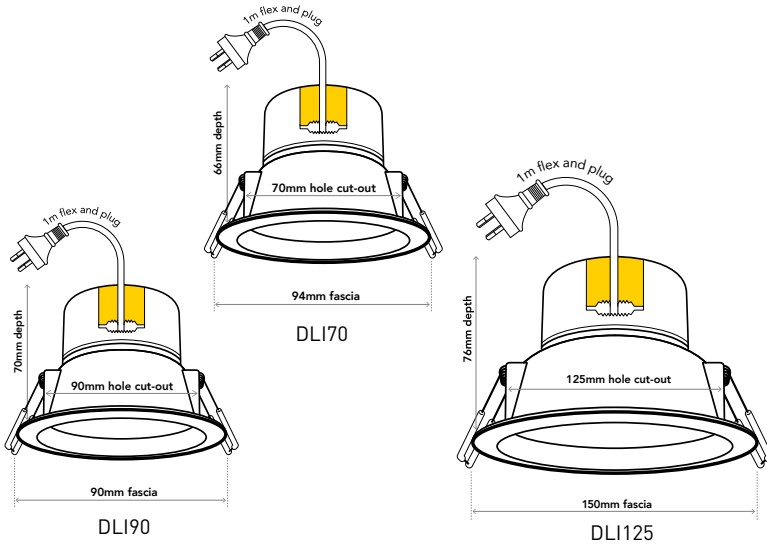

DLI LED Dimmable Downlight 5W to 7W, IP44

CAT NO. DLI7001, DLI7002, DLI7003, DLI7003BL, DLI7004, DLI7004BL, DLI9001, DLI9002,

DLI9003, DLI9003BL, DLI9004, DLI9004BL DLI12501, DLI12502

A brand of **Legrand**

- Integrated dimmable driver compatible with trailing edge dimmers
- Smooth dimming range
- Suitable for 70mm, 90mm and 125mm hole cut-outs
- Only 5W to 7W power consumption
- Up to 880 lumens output
- Maximum efficacy up to 125lm/W
- Insulation Contact - Fire Resistant (IC-F) recessed luminaire: An IC-F rated downlight means that building insulation that can be continuously exposed to 90°C, can safely abut and cover the luminaire. Additionally, IC-F rated downlights have to pass a 1mm probe test i.e. a 1mm diameter probe cannot enter any part of the luminaire and in effect no insulation or any other material can enter the fitting
- Fitted with 1m flex and plug
- IP44 weatherproof
- Low ceiling depth
- Suitable for slab canisters
- 35,000h lifespan
- 3 year warranty

Single product			
Cat No	Single Barcode	Dimensions	Weight
DLI7001	9321001455134	100 x 100 x 80mm	220g
DLI7002	9321001455141	100 x 100 x 80mm	220g
DLI7003	9321001455493	100 x 100 x 80mm	220g
DLI7003BL	9321001481270	100 x 100 x 80mm	220g
DLI7004	9321001455509	100 x 100 x 80mm	220g
DLI7004BL	9321001481294	100 x 100 x 80mm	220g
DLI9001	9321001451655	118 x 118 x 90mm	265g
DLI9002	9321001451662	118 x 118 x 90mm	265g
DLI9003	9321001455479	118 x 118 x 90mm	265g
DLI9003BL	9321001481317	118 x 118 x 90mm	265g
DLI9004	9321001455486	118 x 118 x 90mm	265g
DLI9004BL	9321001481331	118 x 118 x 90mm	265g
DLI12501	9321001451679	161 x 161 x 98mm	333g
DLI12502	9321001451686	161 x 161 x 98mm	333g
DLI12503	9321001487814	161 x 161 x 98mm	333g
DLI12504	9321001487838	161 x 161 x 98mm	333g

DLI70 Outer box (Qty 48)			
Cat No	Barcode	Dimensions	Weight
DLI7001	9321001455158	420 x 320 x 345mm	13.5Kg
DLI7002	9321001455165	420 x 320 x 345mm	13.5Kg
DLI7003	9321001455530	420 x 320 x 345mm	13.5Kg
DLI7003BL	9321001481287	420 x 320 x 345mm	13.5Kg
DLI7004	9321001455547	420 x 320 x 345mm	13.5Kg
DLI7004BL	9321001481300	420 x 320 x 345mm	13.5Kg

DLI90, DLI125 Outer box (Qty 24)			
Cat No	Barcode	Dimensions	Weight
DLI9001	9321001451693	495 x 250 x 300mm	8.5Kg
DLI9002	9321001451709	495 x 250 x 300mm	8.5Kg
DLI9003	9321001451693	495 x 250 x 300mm	8.5Kg
DLI9003BL	9321001481324	495 x 250 x 300mm	8.5Kg
DLI9004	9321001455516	495 x 250 x 300mm	8.5Kg
DLI9004BL	9321001481348	495 x 250 x 300mm	8.5Kg
DLI12501	9321001455523	670 x 340 x 325mm	11.5Kg
DLI12502	9321001451723	670 x 340 x 325mm	11.5Kg
DLI12503	9321001487821	670 x 340 x 325mm	11.5Kg
DLI12504	9321001487845	670 x 340 x 325mm	11.5Kg

Legrand - AUS
1300 369 777
www.hpm.com.au
ABN 31 000 102 661

Legrand - NZ
0800 476 009
www.hpm.co.nz

Refer to your group buying office, Legrand Sales Representative or Legrand Sales Office for pricing.