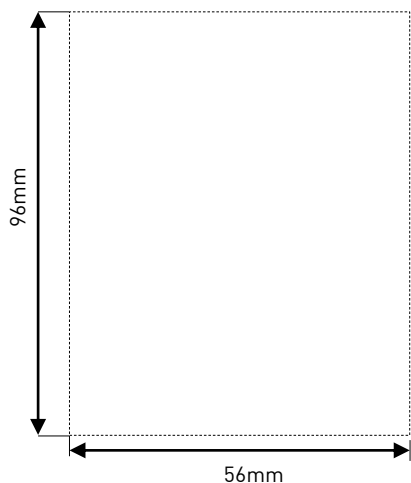

ARTEOR™ with NETATMO

Smart Switch Vertical – 1 Gang

CAT NO. **AWNVSW1WE, AWNVSW1MGN, AWNVSW1ALU, AWNVSW1CHP**

- Smart light switch to expand an Arteor with Netatmo installation. (requires installation of Starter kit or Basic kit)
- 3 ways to control for better user convenience: standard press on the switch, via smart devices or voice control.
- Compatibility with all 3 voice assistants: Apple SIRI, Google Home and Amazon Alexa.
- Energy consumption display to keep track of energy consumption.
- Push notifications to stay informed of home status.
- Arteor range: elegant design and stylish 17 coverplates finishes available.
- Supplied complete with support frame, coverplate, paint cover, and load stabilising capacitor.
- Easy to install.
- User-friendly app.

Single product		
Cat No.	Barcode	Dimensions
AWNVSW1WE	9321001488736	160 X 130 X 90mm
AWNVSW1MGN	9321001488880	
AWNVSW1ALU	9321001489030	
AWNVSW1CHP	9321001489184	

Outer box (QTY 10)		
Cat No.	Barcode	Dimensions
AWNVSW1WE	9321001489337	368 X 185 X 391mm
AWNVSW1MGN	9321001489481	
AWNVSW1ALU	9321001489634	
AWNVSW1CHP	9321001489788	

Glass and tile cut-out dimensions:

Legrand - Australia
1300 369 777
www.legrand.com.au
ABN 31 000 102 661

Legrand - New Zealand
0800 476 009
www.legrand.co.nz

Refer to your group buying office, Legrand Sales Representative or Legrand Sales Office for pricing.

Please note: specifications are subject to change without prior notice.