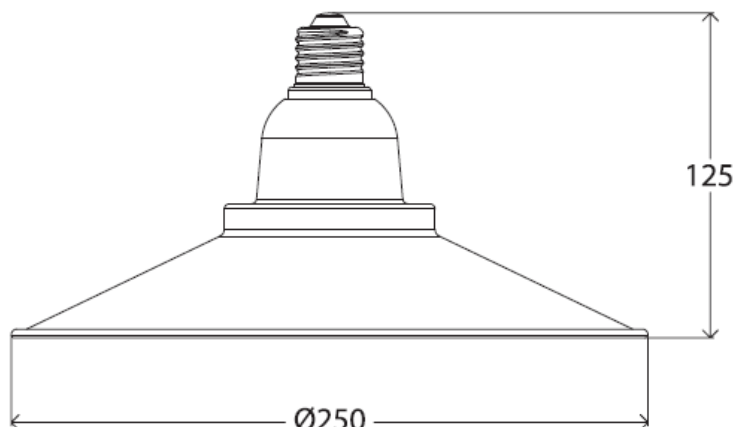

## LED Globe with Integrated Shade

CAT NO. LCS013KWEBC

A brand of **legrand**

LCS013KWEBC

<b>Cat No.</b>	<b>LCS013KWEBC</b>
<b>Description</b>	LED Globe with integrated shade
<b>Supply Voltage</b>	240V ~ 50 Hz
<b>Lumens Output</b>	1360lm
<b>Power Input</b>	13W
<b>Efficacy</b>	103lm/W
<b>Colour Temperature</b>	3,000K (Warm White Nominal)
<b>Power factor</b>	0.6
<b>Lifespan</b>	25,000h
<b>Dimmable</b>	Non-dimmable
<b>Mounting</b>	Bayonet B22
<b>Beam Angle</b>	120°C
<b>Colour Rendering Index (CRI)</b>	80+
<b>Warranty</b>	3 Years

# LED Globe with Integrated Shade

CAT NO. LCS013KWEBC

A brand of **legrand**

- Ideal for pendant kits and batten holders
- Suitable for living areas, bedrooms and kitchens
- Ideal for pendant kits and batten holders
- 1360 Lumens
- 3 Year Warranty