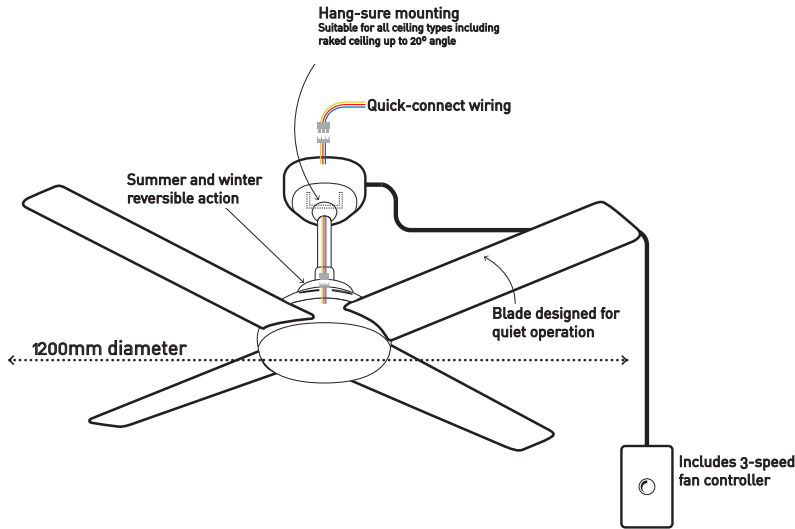

Datasheet

Inspire Sweep Fan - 1200mm

CAT. NO. RCF12H4WE, RCF12H4BL, RCF12H4BS

A brand of **legrand**

RCF12H4WE

RCF12H4BL

RCF12H4BS

Cat. No.	RCF12H4WE	RCF12H4BL	RCF12H4BS
Description	Inspire Residential Sweep Fan, 4-blade, 1200mm	Inspire Residential Sweep Fan, 4-blade, 1200mm	Inspire Residential Sweep Fan, 4-blade, 1200mm
Colour	White	Black	Brushed Silver
Nominal Input Voltage	230 - 240 V a.c 50 Hz		
Airflow	9830 m ³ /h (Max)		
Motor Rating	50 W		
Mounting	Hangsure		
Warranty	3 Years		

Inspire Sweep Fan - 1200mm

CAT. NO. RCF12H4WE, RCF12H4BL, RCF12H4BS

A brand of **legrand**

FEATURES

- Indoor use only.
- 50W powerful motor.
- Quick connect wiring.
- Includes 3-speed fan controller.
- Summer and Winter reversible option.
- Heavy-duty sealed bearings.
- Corrosion resistant timber blades.
- Tough easy-to-clean powder coated finish.
- 3 Years Warranty.