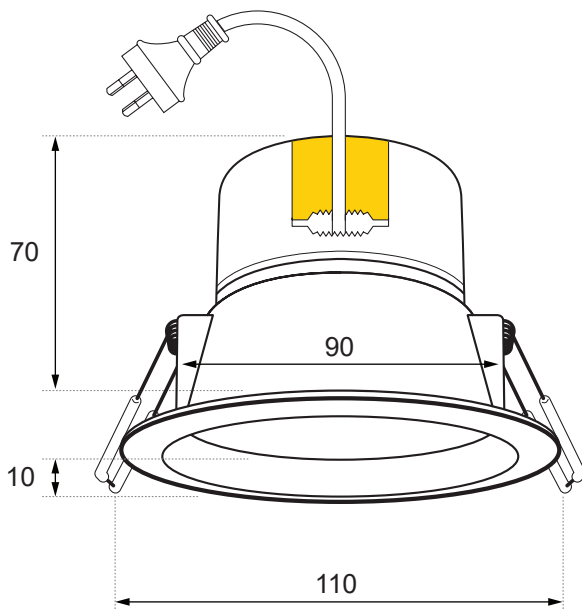

IC-4 Insulation Rating

Cat. No.	DLI90BTWE
Description	LED Dimmable Smart Light - White
Nominal Supply Voltage	230 - 240 V a.c. 50 Hz
Colour range	3000 K (Warm White) to 5000 K (Natural White)
Input power	7 W
Power factor	0.5
Surge Rating	2500 V
Lumens Output	630 lm to 680 lm
Ripple Frequency Resistant	Yes
Colour Rendering Index (CRI)	80+
Beam Angle	100°
Fascia size	Ø110 mm
Ceiling Cut-out size	Ø90 mm
Depth Into Ceiling	70 mm
Dimmable	Yes - with HPM Connect App and Remote Control. (Not suitable for dimming through a wall dimmer)
Dimming Range	5% to 100%
Max. no of devices per Mesh	128 max
Range for Individual Lamp	20 m (indoors) This range may be reduced by obstruction like a brick /concrete wall.
IP Rating	IP44 (Face only)
Lifespan (@25°C ambient free air)	35,000 hrs
Length of power cord	1 m
Warranty	3 years

BENEFITS

- Control lights and make Group Lights.
- Smooth colour temperature range from Warm to Natural from HPM Connect App / Remote Control.
- Easy to install.
- Set timers.

DIMENSIONS

Single Product (Qty 1)	
Cat. No.	Barcode
DLI90BTWE	9321001491439
REMOTEBTDL	9321001506317