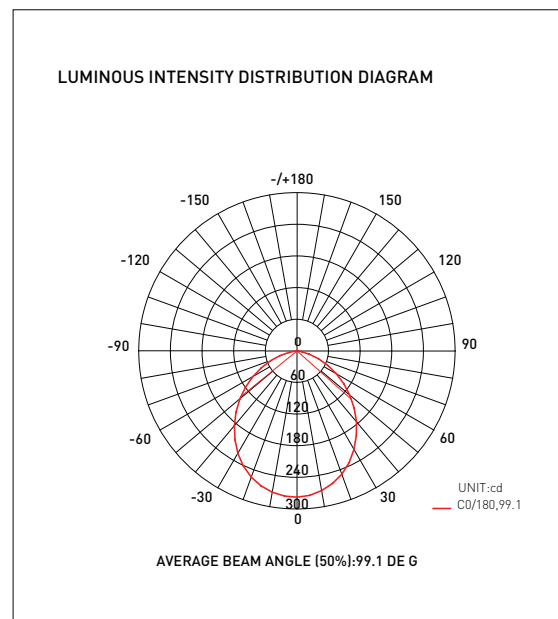

Single Product (Qty 1)	
Cat. No.	Barcode
DLI90BTWE	9321001491439
REMOTEBTDL	9321001506317

Outer Box (Qty 24)	
Cat. No.	Barcode
DLI90BTWE	9321001491446