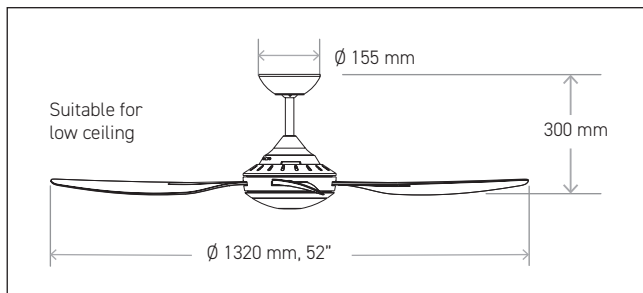

[^] Rust free does not apply to the metal downrod.

HOW TO CHOOSE THE RIGHT CEILING FAN SIZE

Room size (m²)	Up to 7 m²	7 m² to 13 m²	13 m² to 20 m²
Recommended Fan Size (mm)	920 mm to 1220 mm	1220 mm to 1320 mm	1320 mm to 1420 mm
Recommended Fan Size (inches)	36" or 48"	48" or 52"	52" or 56"

REGULATION REQUIREMENT

The Australia & New Zealand standard implies that the lowest point of the fan blades must be installed at least 2.1 m from the floor and the blades at least 300 mm from the nearest wall.

OPTIONAL ACCESSORIES (Sold separately)

Remote Control
Serene AC Ceiling Fan
Remote Control Kit White
(CFSERACREMOTE)

Extension Downrods
Serene Ceiling Fan Extension
Downrod 750 mm x 21.5 mm White
(CFSERDR750WE)

Serene Ceiling Fan Extension
Downrod 1500 mm x 21.5 mm White
(CFSERDR1500WE)

SHIPPING

Single Product			
Cat. No.	Barcode	Packaging Dimensions (mm)	Product Weight (kg)
CF13AC4BLEDWE	9321001516231	595 x 330 x 317	6.5

Legrand - Australia
1300 369 777
www.hpm.com.au
ABN 31 000 102 661

Legrand - New Zealand
0800 476 009
www.hpm.co.nz

Refer to your group buying office, Legrand Sales Representative or Legrand Sales Office for pricing.

Please note: specifications are subjected to change without prior notice.

LE14560AA

07/2023