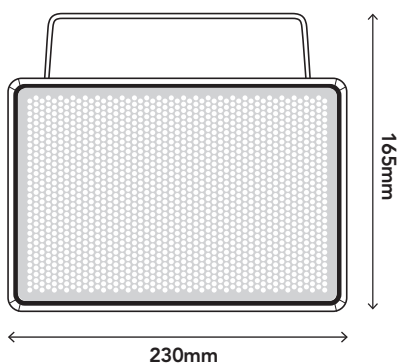

## BAKRA LED Floodlight

CAT NO. LFL0213WBL

<b>Cat No</b>	<b>LFL0213WBL</b>
<b>Description</b>	BAKRA LED Floodlight
<b>Construction</b>	Metal heat sink with UV resistant ABS plastic frosted diffuser
<b>Supply voltage</b>	230-240V a.c. 50Hz
<b>Colour</b>	Black
<b>Power input</b>	13W
<b>Power output</b>	11W
<b>Lumens output</b>	1100lm
<b>Lamp swiveling angle</b>	180°
<b>Recommended mounting height</b>	> 2m wall or ceiling mount
<b>Protection class</b>	Class 1
<b>IP rating</b>	IP44
<b>Weight</b>	0.7kg
<b>Dimensions</b>	230 x 140 x 95mm (excluding wall mounting bracket)
<b>Warranty</b>	3 years

# BAKRA LED Floodlight

CAT NO. LFL0213WBL

- Idea for small areas such as driveways, secluded walkways, front and back porches
- 1,100 lumens
- 13W
- Lifespan of 15,000 hours
- Adjustable lamp swivelling angle of 180°
- IP44 weatherproof rating
- 3 year warranty

Single product			
Cat No	Dimensions	Weight	Barcode
LFL0213WBL	250W x 170H x 103D mm	0.7kg	9321001441175

Outer box (Qty 10)			
Cat No	Dimensions	Weight	Barcode
LFL0213WBL	535W x 265H x 357D mm	10kg	9321001441335