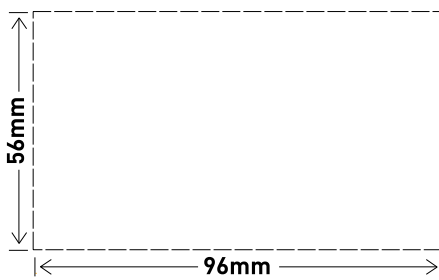

# Single Powerpoint, 10A

CAT NO. EV787WE, EV787GR

A brand of **legrand**

EV787WE

EV787GR

- Small footprint (fits into Ø40mm cut-out)
- Internal safety shutters for extra safety
- Captive terminal screws
- Carburised steel and deep head screws
- Angled terminal screws for ease of use with power tools
- Funnel shape cable terminals
- Raised insulated barriers on terminals
- Elongated oblong mounting holes for better levelling

Single product (Qty 1)	
Cat No.	Barcode
EV787WE	9321001465249
EV787GR	9321001465331

Inner box (Qty 10)		
Cat No.	Barcode	Dimensions (W x H x D)
EV787WE	9321001466505	163 x 174 x 124mm
EV787GR	9321001466581	163 x 174 x 124mm

Outer box (Qty 120)		
Cat No.	Barcode	Dimensions (W x H x D)
EV787WE	9321001467755	387 x 222 x 515mm
EV787GR	9321001467830	387 x 222 x 515mm

### Glass and tile cut-out dimensions: