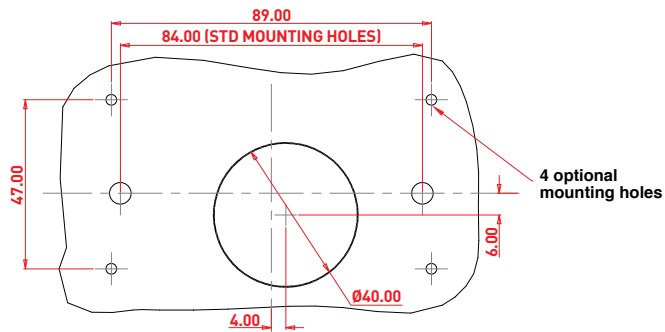

Timber cut-out dimensions:

Legrand Australia
1300 369 777
www.hpm.com.au
ABN 31 000 102 661

Legrand New Zealand
0800 476 009
www.hpm.co.nz

Refer to your group buying office, Legrand Sales Representative or Legrand Sales Office for pricing.

Please note: specifications are subject to change without prior notice.