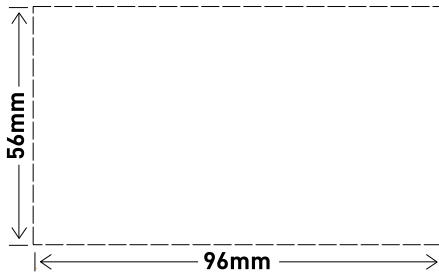

Data Sheet

VIVO™

3 Gang Switch, 10A

CAT NO. EV770/3WE, EV770/3GR

A brand of legrand®

EV770/3WE

EV770/3GR

Cat No.	EV770/3WE	EV770/3GR
Description	Vivo™ 3 Gang Switch, 10A	
Supply voltage	230 - 240V a.c.	
Current rating	10A, 10AX (fluoro)	
Colour	White (WE)	Dark Grey (GR)
Plate size (W x H x D)	119 x 85 x 10mm	
Mounting centres	84mm	
Compliance	AS/NZS 3133	

VIVO™

3 Gang Switch, 10A

CAT NO. **EV770/3WE, EV770/3GR**

A brand of **legrand**

EV770/3WE

EV770/3GR

- Fluoro rated up to 10AX
- More fixing options - 4 corners
- Oval 84mm fixing points - make it easier to straighten products at the last minute

Single product (Qty 1)	
Cat No.	Barcode
EV770/3WE	9321001465485
EV770/3GR	9321001465546

Inner box (Qty 10)		
Cat No.	Barcode	Dimensions (W x H x D)
EV770/3WE	9321001466734	163 x 174 x 124mm
EV770/3GR	9321001466796	163 x 174 x 124mm

Outer box (Qty 120)		
Cat No.	Barcode	Dimensions (W x H x D)
EV770/3WE	9321001467977	387 x 272 x 515mm
EV770/3GR	9321001468035	387 x 272 x 515mm

Glass and tile cut-out dimensions:

Legrand Australia
1300 369 777
www.hpm.com.au
ABN 31 000 102 661