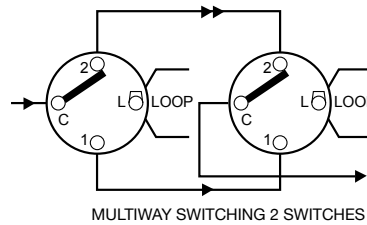

Glass and tile cut-out dimensions:

Legrand Australia
1300 369 777
www.hpm.com.au
ABN 31 000 102 661

Legrand New Zealand
0800 476 009
www.hpm.co.nz

Refer to your group buying office, Legrand Sales Representative or Legrand Sales Office for pricing.

Please note: specifications are subject to change without prior notice.