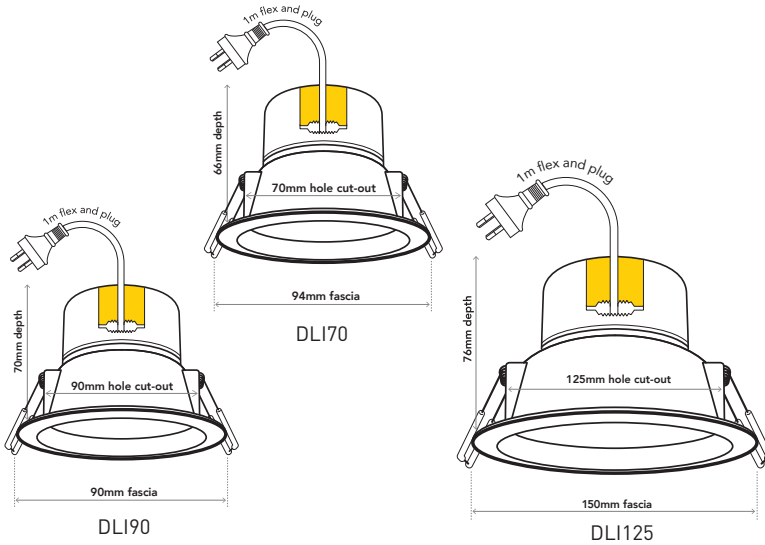

DLI LED Dimmable Downlight 5W to 7W, IP44

CAT NO. DLI7001, DLI7002, DLI7003, DLI7003BL, DLI7004, DLI7004BL, DLI9001, DLI9002,

DLI9003, DLI9003BL, DLI9004, DLI9004BL DLI12501, DLI12502

A brand of **legrand®**

- Integrated dimmable driver compatible with trailing edge dimmers
- Smooth dimming range
- Suitable for 70mm, 90mm and 125mm hole cut-outs
- Only 5W to 7W power consumption
- Up to 880 lumens output
- Maximum efficacy up to 125lm/W
- Insulation Contact - Fire Resistant (IC-F) recessed luminaire: An IC-F rated downlight means that building insulation that can be continuously exposed to 90°C, can safely abut and cover the luminaire. Additionally, IC-F rated downlights have to pass a 1mm probe test i.e. a 1mm diameter probe cannot enter any part of the luminaire and in effect no insulation or any other material can enter the fitting
- Fitted with 1m flex and plug
- IP44 weatherproof
- Low ceiling depth
- Suitable for slab canisters
- 35,000h lifespan
- 3 year warranty

Single product			
Cat No	Single Barcode	Dimensions	Weight
DLI7001	9321001455134	100 x 100 x 80mm	220g
DLI7002	9321001455141	100 x 100 x 80mm	220g
DLI7003	9321001455493	100 x 100 x 80mm	220g
DLI7003BL	9321001481270	100 x 100 x 80mm	220g
DLI7004	9321001455509	100 x 100 x 80mm	220g
DLI7004BL	9321001481294	100 x 100 x 80mm	220g
DLI9001	9321001451655	118 x 118 x 90mm	265g
DLI9002	9321001451662	118 x 118 x 90mm	265g
DLI9003	9321001455479	118 x 118 x 90mm	265g
DLI9003BL	9321001481317	118 x 118 x 90mm	265g
DLI9004	9321001455486	118 x 118 x 90mm	265g
DLI9004BL	9321001481331	118 x 118 x 90mm	265g
DLI12501	9321001451679	161 x 161 x 98mm	333g
DLI12502	9321001451686	161 x 161 x 98mm	333g

DLI70 Outer box (Qty 48)			
Cat No	Barcode	Dimensions	Weight
DLI7001	9321001455158	420 x 320 x 345mm	13.5Kg
DLI7002	9321001455165	420 x 320 x 345mm	13.5Kg
DLI7003	9321001455530	420 x 320 x 345mm	13.5Kg
DLI7003BL	9321001481287	420 x 320 x 345mm	13.5Kg
DLI7004	9321001455547	420 x 320 x 345mm	13.5Kg
DLI7004BL	9321001481300	420 x 320 x 345mm	13.5Kg

DLI90, DLI125 Outer box (Qty 24)			
Cat No	Barcode	Dimensions	Weight
DLI9001	9321001451693	495 x 250 x 300mm	8.5Kg
DLI9002	9321001451709	495 x 250 x 300mm	8.5Kg
DLI9003	9321001451693	495 x 250 x 300mm	8.5Kg
DLI9003BL	9321001481324	495 x 250 x 300mm	8.5Kg
DLI9004	9321001455516	495 x 250 x 300mm	8.5Kg
DLI9004BL	9321001481348	495 x 250 x 300mm	8.5Kg
DLI12501	9321001455523	670 x 340 x 325mm	11.5Kg
DLI12502	9321001451723	670 x 340 x 325mm	11.5Kg

Legrand - AUS
1300 369 777
www.hpm.com.au
ABN 31 000 102 661

Legrand - NZ
0800 476 009
www.hpm.co.nz

Refer to your group buying office, Legrand Sales Representative or Legrand Sales Office for pricing.