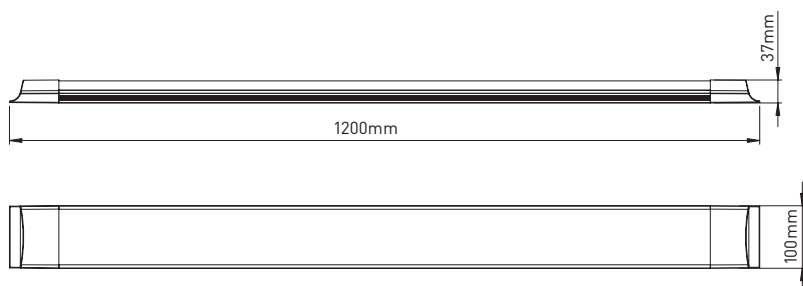

Data Sheet

Linear Blade LED

CAT NO. LLF024K1200

A brand of legrand®

Cat no.	LLF024K1200
Description	Linear Blade LED
Lumens output	3600lm
CRI	80+
Beam angle	108°
Lifespan	35,000h
Dimmable	No
Input power	36W
Light colour	Cool White (4000K)
Efficacy	100lm/W
Warranty	3 years

Linear Blade LED

CAT NO. **LLF024K1200**

A brand of **legrand**

Single product (Qty 1)	
Cat No	Barcode
LLF024K1200	9321001480778

Outer box (Qty 10)	
Cat No	Barcode
LLF024K1200	9321001480785

- Ideal for halls, corridors, offices, shopping centres and garages
- Use 36W for a lumens of 3600lm
- Length: 1200mm
- Lifespan: 35,000 hours
- Cool white 4,000K nominal
- 3 years warranty