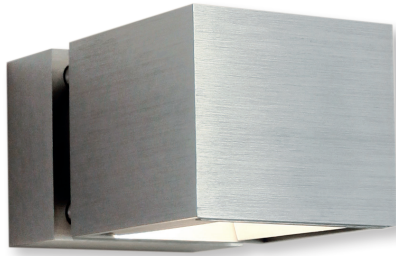

Data Sheet

PINNA LED Up/Down Light 10W

KYRA LED Up/Down Light 7.5W

MIKA LED Up/Down Light 7W

A brand of **legrand**

CAT NO. LWL013KPS, LWL023KPS, LWL063KPS, LWL023KWE, LWL063KBL

PINNA

KYRA

MIKA

PINNA LED Up/Down Light

| Cat no. | Description | Wattage | Height | Width | Depth | Lumens | Colour Temp | IP Rating | Beam Angle |
|-----------|---|---------|--------|-------|-------|--------|-------------|-----------|------------|
| LWL013KPS | Anodised aluminium Up/Down Light 10W IP54 LED | 10W | 90mm | 110mm | 25mm | 380lm | 3000K | IP54 | 120° |

KYRA LED Up/Down Light

| Cat no. | Description | Wattage | Height | Width | Depth | Lumens | Colour Temp | IP Rating | Beam Angle |
|-----------|--|---------|--------|-------|-------|--------|-------------|-----------|------------|
| LWL023KPS | Anodised aluminium Up/Down Light 7.5W IP54 LED | 7.5W | 68mm | 80mm | 125mm | 430lm | 3000K | IP54 | 0° to 120° |
| LWL023KWE | White finish Up/Down Light 7.5W IP54 LED | 7.5W | 68mm | 80mm | 125mm | 430lm | 3000K | IP54 | 0° to 120° |