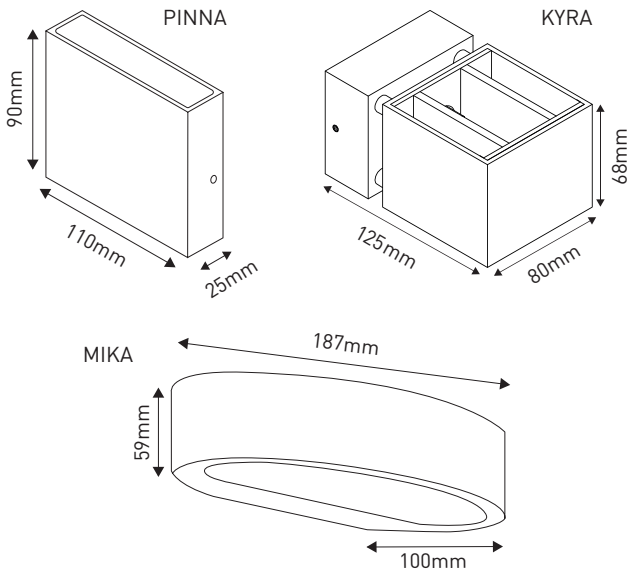

PINNA LED Up/Down Light 10W

KYRA LED Up/Down Light 7.5W

MIKA LED Up/Down Light 7W

A brand of **legrand**

CAT NO. LWL013KPS, LWL023KPS, LWL063KPS, LWL023KWE, LWL063KBL

- Ideal for pillars and entrances
- Up and down light beams
- KYRA model allows adjustment of the beams as required (0° to 120° angle)
- Warm light colour (3000K)
- Wide beam angle up to 120°
- Full anodised aluminium construction, resistant to harsh conditions.
- IP54 Weatherproof
- Unique design
- Low energy consumption
- 6-year warranty
- Up to 20 years life span

PINNA LED Up/Down Light

| Single product | | | |
|----------------|----------------|------------------|--------|
| Cat No | Single Barcode | Dimensions | Weight |
| LWL013KPS | 9321001432968 | 61 x 121 x 101mm | 410g |

Outer box (Qty 24)

| Cat No | Barcode | Dimensions | Weight |
|-----------|---------------|-------------------|--------|
| LWL013KPS | 9321001433156 | 420 x 260 x 200mm | 11kg |

KYRA LED Up/Down Light

| Single product | | | |
|----------------|----------------|-----------------|--------|
| Cat No | Single Barcode | Dimensions | Weight |
| LWL023KPS | 9321001432975 | 80 x 133 x 90mm | 730g |
| LWL023KWE | 9321001464914 | 80 x 133 x 90mm | 730g |

Outer box (Qty 24)

| Cat No | Barcode | Dimensions | Weight |
|-----------|---------------|-------------------|--------|
| LWL023KPS | 9321001433163 | 380 x 280 x 260mm | 18.7kg |
| LWL023KWE | 9321001464921 | 380 x 280 x 260mm | 18.7kg |