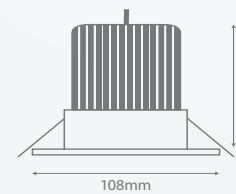

Main applications

Living areas, bedrooms, bathrooms, outdoor areas (undercover)

TIP

With an outstanding 92+ CRI, Dalia downlights illuminate objects and surfaces in their true colours

Power	15W	
Lumen output	Warm White	950lm
	Cool White	980lm
Efficacy	Warm White	63lm/W
	Cool White	65lm/W
Colour temperature	Warm White	3,000K
	Cool White	4,000K
CRI	92+	
Dimming	Trailing & leading edge, 2 & 3 wire	
Lifespan	30,000h	
Construction	Corrosion resistant anodised aluminium	
Package contents	Dimmable SELV external LED driver and 15W LED sealed fixture. Supplied with flex and plug	
Product codes	White Fascia Warm White Light	LDL023KWE
	White Fascia Cool White Light	LDL024KWE
	Aluminium Fascia Warm White Light	LDL023KPS
	Aluminium Fascia Cool White Light	LDL024KPS

BEAM
ANGLE 80°

85-90
MM
CUT-OUT

UP TO
980
LUMENS

IP44
WEATHERPROOF

6 YEAR
WARRANTY