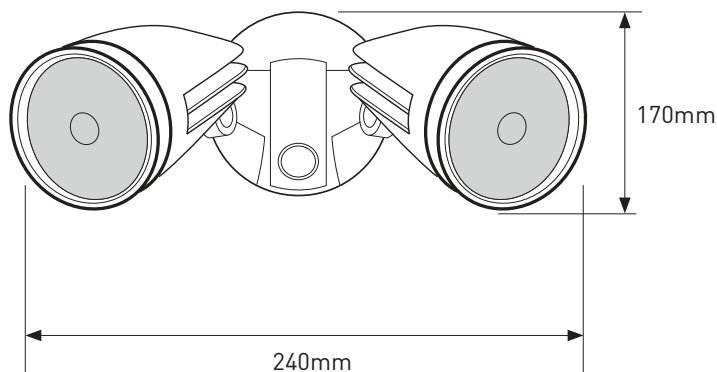

Datasheet

SIKA LED Twin Floodlight

CAT NO. LSP0125WBL

Cat No.	LSP0125WBL
Description	SIKA LED Twin Floodlight
Construction	Die cast aluminium body
Supply voltage	230-240V a.c. 50Hz
Colour	Black
Power output	25W
Lumens output	2200lm
Lifespan	15,000h*
Light colour	Cool White 4,000K Nominal
CRI	80+
Operating temperature	-10°C to 50°C
Lamp swivelling angle	130° Vertical, 180° Horizontal
Protection class	Class 1
IP Rating	IP44
Weight	1.0kg
Dimension	170 x 240 x 180 mm
Warranty	3 years

SIKA LED Twin Floodlight

CAT NO. LSP0125WBL

- 25W ideal for medium to large areas such as driveways, secluded walkways, front and porches
- Die cast aluminium construction
- 2,200 lumens
- 15,000 hours lifespan
- 180° adjustable head/light
- IP44 weatherproof rating
- 3 years warranty

Single product			
Cat No	Dimensions	Weight	Barcode
LSP0125WBL	160 x 140 x 160 mm	1.1Kg	9321001441281

Outer box (Qty 6)			
Cat No	Dimensions	Weight	Barcode
LSP0125WBL	440 x 338 x 180 mm	7Kg	9321001441441