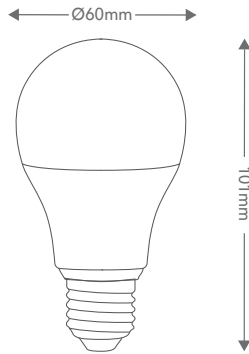

A60 8W LED Globes - Dimmable

CAT NO. LA60023KESD, LA60023KBCD

- Low 8W power consumption
- 875 lumen output
- ES and BC bases
- Ideal for living areas, bedrooms and hallways
- 25,000h* lifespan
- 3 year warranty

Single product (QTY1)			
Cat No	Dimensions	Weight	Barcode
LA60023KESD	60W x 114H x 60Dmm	0.1kg	9321001461777
LA60023KBCD	60W x 114H x 60Dmm	0.1kg	9321001461784

Inner Box (QTY10)			
Cat No	Dimensions	Weight	Barcode
LA60023KESD	315W x 125H x 130Dmm	1kg	9321001461791
LA60023KBCD	315W x 125H x 130Dmm	1kg	9321001461807

Outer Box (QTY150)			
Cat No	Dimensions	Weight	Barcode
LA60023KESD	680W x 405H x 330Dmm	15kg	9321001461814
LA60023KBCD	680W x 405H x 330Dmm	15kg	9321001461821

Compatible Dimmers		
Dimmer Cat No	Qty of globes per dimmer	Dimming range
Legrand 400A3P	12 max	0% - 100%
Legrand/HPM 400A2P	12 max	6% - 81%
Legrand/HPM 400T	12 max	5% - 100%
Legrand/HPM 250T	8 max	5% - 100%

→Compatibility with other dimmers cannot be guaranteed

*Rated average lamp life is 25,000h in open air at 25°C. Actual life will vary in individual circumstances.

Legrand - AUS
1300 369 777
www.legrand.com.au
ABN 31 000 102 661

HPM Legrand - NZ
0800 476 009
www.legrand.co.nz

Refer to your group buying office, HPM Legrand Sales Representative or HPM Legrand Sales Office for pricing.