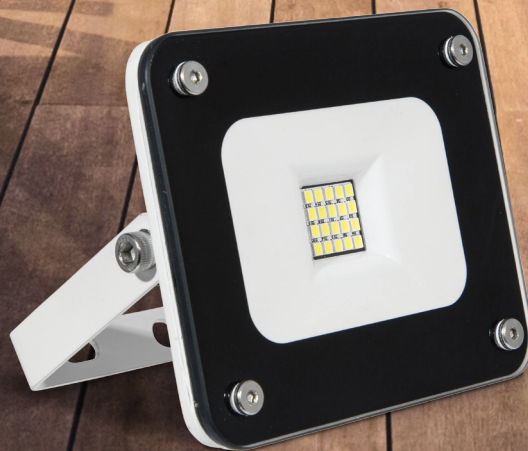

A brand of **legrand**

I'M
NEW
AND
SUPER
SLIM

IP65
WEATHERPROOF

LED Super Slim Fina Floodlights

- Ideal for lighting a suburban backyard
- Contemporary slim design
- Wall or ceiling mounting bracket
- Tempered glass for extra safety
- Warranty: 3 years

A brand of **legrand**

Suggested applications

DRIVEWAYS

BACKYARDS

ALFRESCO

PRODUCT SPECIFICATIONS		PRODUCT SPECIFICATIONS	
Cat no.:	LFL0415WBL	Cat no.:	LFL0409WBL
Supply voltage:	230-240V a.c. 50Hz	Supply voltage:	230-240V a.c. 50Hz
Power input:	15W	Power input:	9W
Lumens output:	1490lm	Lumens output:	800lm
Beam angle:	110°	Beam angle:	110°
Light Colour:	Cool White (4,000K) nominal	Light Colour:	Cool White (4,000K) nominal
Dimmable:	No	Dimmable:	No
Mounting:	Wall or ceiling	Mounting:	Wall or ceiling
Weatherproof rating:	IP65	Weatherproof rating:	IP65
Size (excl. mounting bracket):	148 x 125 x 35mm	Size (excl. mounting bracket):	118 x 100 x 30mm
Weight (excl. packaging):	620g	Weight (excl. packaging):	420g
Power cord length:	30cm	Power cord length:	30cm
Lifespan:	15,000 hours	Lifespan:	15,000 hours
Warranty:	3 Years	Warranty:	3 Years