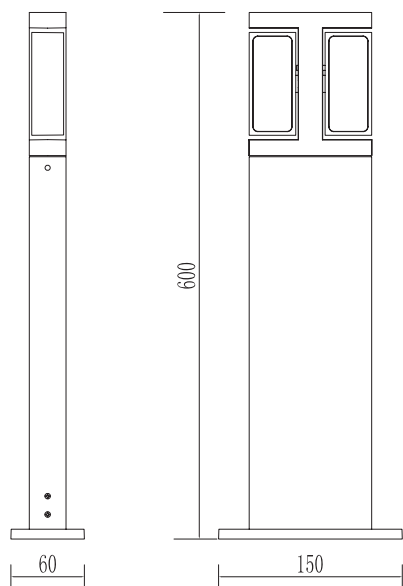

Data Sheet

GLAMA LED Bollard Light

CAT NO. LBD0112PS

A brand of  legrand®

Cat No.	Description	Wattage	Lumens	Colour Temp	Lifespan	CRI	IP Rating
LBD0112PS	LED Outdoor Light Cool White	10W	700lm	4000k	35,000h	80+	IP55

GLAMA LED Bollard Light

CAT NO. **LBD0112PS**

A brand of **legrand**

Single product	
Cat No.	Single Barcode
LBD0112PS	9321001465096

Outer box (Qty 6)	
Cat No.	Single Barcode
LBD0112PS	9321001465102

- Ideal for gardens and outdoor areas
- 700 lumens
- 10 watts
- High efficiency : Up to 70lm/w
- IP55 weatherproof
- Adjustable light
- 5 years warranty