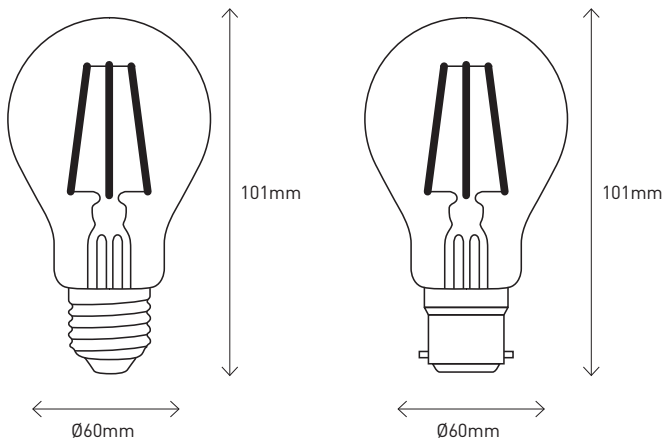

HPM Legrand - AUS
1300 369 777
www.hpm.com.au
ABN 31 000 102 661

HPM Legrand - NZ
0800 476 009
www.hpm.co.nz

Refer to your group buying office, HPM Legrand Sales Representative or HPM Legrand Sales Office for pricing.

Please note: specifications are subject to change without prior notice.