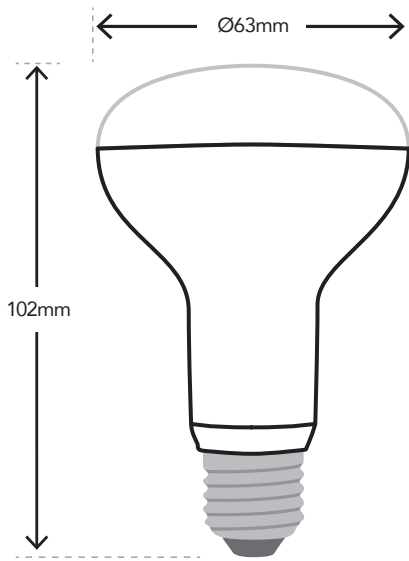

Datasheet

R63 LED Globes

CAT NO. LR63013KES

Cat No	LR63013KES
Description	R63 Globe Warm White
Supply voltage	230-240V a.c. 50 Hz
Colour	White
Power output	5.7W
Lumens output	570lm
Head efficacy	100lm/w
CRI	80+
Beam angle	110°
Lifespan	25,000h
Dimmable	No
Light colour	3,000K Warm White nominal
Base	Edison Screw E27
Dimension	62mm Ø x 102mm H
Warranty	3 years

R63 Globes

CAT NO. LR63013KES

- Low 5.7W power consumption
- Up to 570 lumen output
- Ideal for existing reflector type downlights and bathroom heaters using R63 lamps
- 25,000h lifespan
- 3 year warranty

Single product (QTY1)			
Cat No	Dimensions	Weight	Barcode
LR63013KES	63W x 108H x 63D mm	0.09kg	9321001448891

Inner box (QTY12)			
Cat No	Dimensions	Weight	Barcode
LR63013KES	133W x 390H x 116D mm	0.8kg	9321001455042