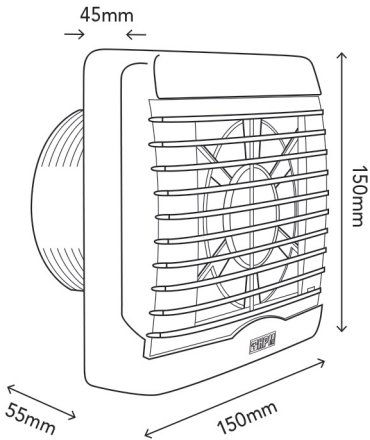

VA100SVL12 - 12V Square Exhaust Fan

VAI00SVX12 - 12V Exhaust Fan with Shutter