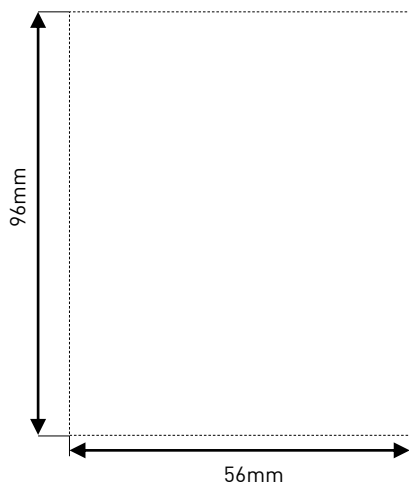

ARTEOR™ with NETATMO

Smart Dimmer Vertical – 1 Gang

CAT NO. **AWNVDM1WE, AAWNVDM1MGN, AAWNVDM1ALU, AAWNVDM1CHP**

- Smart dimmer switch to expand an Arteor with Netatmo installation. (requires installation of Starter kit or Basic kit)
- 3 ways to control for better user convenience: standard press on the dimmer switch, via smart devices or voice control.
- Compatibility with all 3 voice assistants: Apple SIRI, Google Home and Amazon Alexa.
- Energy consumption display to keep track of energy consumption.
- Push notifications to stay informed of home status.
- Arteor range: elegant design and stylish 17 coverplates finishes available.
- Supplied complete with support frame, coverplate, paint cover, and load stabilising capacitor.
- Easy to install.
- User-friendly app.

Single product		
Cat No.	Barcode	Dimensions
AWNVDM1WE	9321001488781	160 X 130 X 90mm
AWNVDM1MGN	9321001488934	
AWNVDM1ALU	9321001489078	
AWNVDM1CHP	9321001489221	

Outer box (QTY 10)		
Cat No.	Barcode	Dimensions
AWNVDM1WE	9321001489382	368 X 185 X 391mm
AWNVDM1MGN	9321001489535	
AWNVDM1ALU	9321001489672	
AWNVDM1CHP	9321001489825	

Glass and tile cut-out dimensions:

Legrand - Australia
1300 369 777
www.legrand.com.au
ABN 31 000 102 661

Legrand - New Zealand
0800 476 009
www.legrand.co.nz

Refer to your group buying office, Legrand Sales Representative or Legrand Sales Office for pricing.

Please note: specifications are subject to change without prior notice.